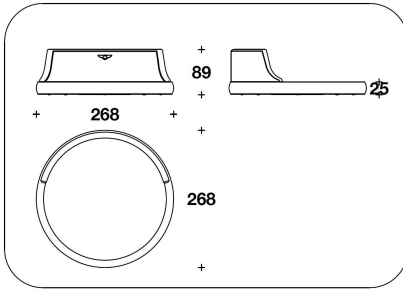

COVER Not removable fabric or leather (printed leather not included) with coordinated piping. Logo embroidery on the inner headboard, not compatible with optional diamond quilted

FEET Wood stained wengé

MATTRESS Sleeping Interiors mod. Gold in Myshape, not included

OPTIONAL 1-2 Headboard external (1) and inner (2) diamond quilted

BENTLEY HOME
night / beds
AVEBURY

AVU (LER) - MAT (GR)
LETTO TONDO PER MATERASSO /
ROUND BED FOR MATTRESS
Ø 240x21H. - BED Ø 268x89H. -
H.B.25cm
Ø 94 1/3x8 1/4H. - BED Ø 105 2/3x35H. -
H.B.9 3/4"