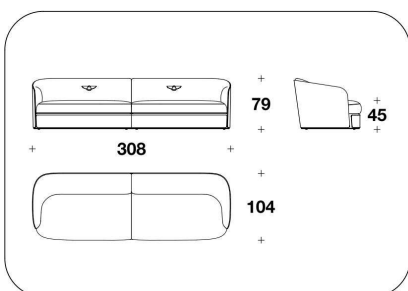

3BE (AD4E)
DIVANO 4 POSTI IN 2 ELEMENTI / 4
SEATER SOFA IN 2 ELEMENTS
308x104x79H. - H.S.45cm
121 1/3x41x31H. - H.S.17 3/4"

Note