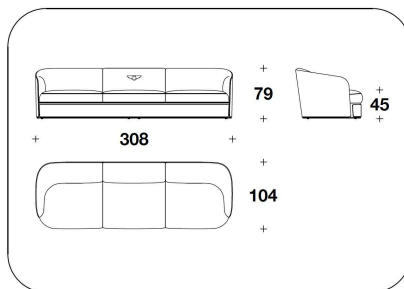

3BE (D4E)
DIVANO 4 POSTI / 4 SEATER SOFA
308x104x79H. - H.S.45cm
121 1/3x41x31H. - H.S.17 3/4"