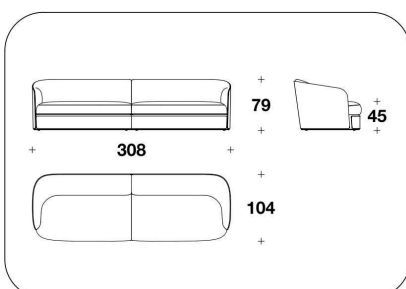

OPTIONAL 2 Back with logo embroidery

OPTIONAL 3-4 Diamond quilted on the external frame (3) or/and on the band under the seat (4)

3BE (POL)
POLTRONA / ARMCHAIR
100x104x79H. - H.S.45cm
39 1/3x41x31H. - H.S.17 3/4"

3BE (POL)
POLTRONA / ARMCHAIR
100x104x79H. - H.S.45cm
39 1/3x41x31H. - H.S.17 3/4"

3BE (D3)
DIVANO 3 POSTI / 3 SEATER SOFA
262x104x79H. - H.S.45cm
103x41x31H. - H.S.17 3/4"

3BE (D3)
DIVANO 3 POSTI / 3 SEATER SOFA
262x104x79H. - H.S.45cm
103x41x31H. - H.S.17 3/4"

3BE (D4)
DIVANO 4 POSTI / 4 SEATER SOFA
308x104x79H. - H.S.45cm
121 1/3x41x31H. - H.S.17 3/4"

3BE (D4)
DIVANO 4 POSTI / 4 SEATER SOFA
308x104x79H. - H.S.45cm
121 1/3x41x31H. - H.S.17 3/4"

3BE (AD4)
DIVANO 4 POSTI IN 2 ELEMENTI / 4
SEATER SOFA IN 2 ELEMENTS
308x104x79H. - H.S.45cm
121 1/3x41x31H. - H.S.17 3/4"

3BE (AD4)
DIVANO 4 POSTI IN 2 ELEMENTI / 4
SEATER SOFA IN 2 ELEMENTS
308x104x79H. - H.S.45cm
121 1/3x41x31H. - H.S.17 3/4"

3BE (POLE)
POLTRONA / ARMCHAIR
100x104x79H. - H.S.45cm
39 1/3x41x31H. - H.S.17 3/4"