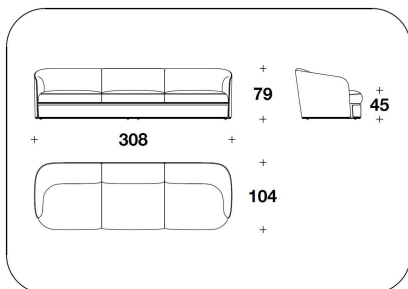

BENTLEY HOME
sofa & armchairs
BAMPTON

BENTLEY

3BE (D4E)
DIVANO 4 POSTI / 4 SEATER SOFA
308x104x79H. - H.S.45cm
121 1/3x41x31H. - H.S.17 3/4"