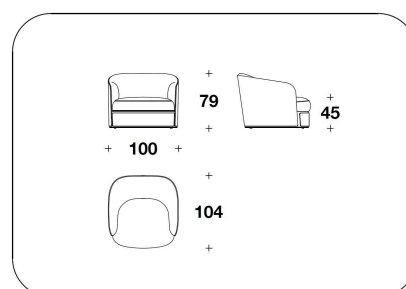

3BE (POL)
POLTRONA / ARMCHAIR
100x104x79H. - H.S.45cm
39 1/3x41x31H. - H.S.17 3/4"

3BE (D3)
DIVANO 3 POSTI / 3 SEATER SOFA
262x104x79H. - H.S.45cm
103x41x31H. - H.S.17 3/4"

3BE (D3)
DIVANO 3 POSTI / 3 SEATER SOFA
262x104x79H. - H.S.45cm
103x41x31H. - H.S.17 3/4"

3BE (D4)
DIVANO 4 POSTI / 4 SEATER SOFA
308x104x79H. - H.S.45cm
121 1/3x41x31H. - H.S.17 3/4"

3BE (D4)
DIVANO 4 POSTI / 4 SEATER SOFA
308x104x79H. - H.S.45cm
121 1/3x41x31H. - H.S.17 3/4"

3BE (AD4)
DIVANO 4 POSTI IN 2 ELEMENTI / 4
SEATER SOFA IN 2 ELEMENTS
308x104x79H. - H.S.45cm
121 1/3x41x31H. - H.S.17 3/4"

3BE (AD4)
DIVANO 4 POSTI IN 2 ELEMENTI / 4
SEATER SOFA IN 2 ELEMENTS
308x104x79H. - H.S.45cm
121 1/3x41x31H. - H.S.17 3/4"

3BE (POLE)
POLTRONA / ARMCHAIR
100x104x79H. - H.S.45cm
39 1/3x41x31H. - H.S.17 3/4"

3BE (POLE)
POLTRONA / ARMCHAIR
100x104x79H. - H.S.45cm
39 1/3x41x31H. - H.S.17 3/4"

3BE (D3E)
DIVANO 3 POSTI / 3 SEATER SOFA
262x104x79H. - H.S.45cm
103x41x31H. - H.S.17 3/4"

3BE (D3E)
DIVANO 3 POSTI / 3 SEATER SOFA
262x104x79H. - H.S.45cm
103x41x31H. - H.S.17 3/4"