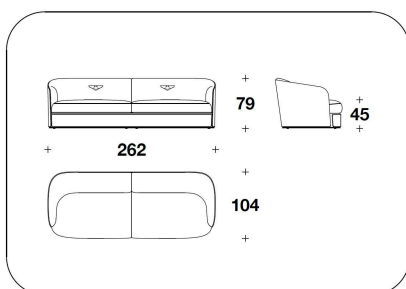

OPTIONAL 2 Back with logo embroidery

OPTIONAL 3-4 Diamond quilted on the external frame (3) or/and on the band under the seat (4)

3BE (POL)
POLTRONA / ARMCHAIR
100x104x79H. - H.S.45cm
39 1/3x41x31H. - H.S.17 3/4"

3BE (POL)
POLTRONA / ARMCHAIR
100x104x79H. - H.S.45cm
39 1/3x41x31H. - H.S.17 3/4"

3BE (D3)
DIVANO 3 POSTI / 3 SEATER SOFA
262x104x79H. - H.S.45cm
103x41x31H. - H.S.17 3/4"

3BE (D3)
DIVANO 3 POSTI / 3 SEATER SOFA
262x104x79H. - H.S.45cm
103x41x31H. - H.S.17 3/4"

3BE (D4)
DIVANO 4 POSTI / 4 SEATER SOFA
308x104x79H. - H.S.45cm
121 1/3x41x31H. - H.S.17 3/4"

3BE (D4)
DIVANO 4 POSTI / 4 SEATER SOFA
308x104x79H. - H.S.45cm
121 1/3x41x31H. - H.S.17 3/4"

3BE (AD4)
DIVANO 4 POSTI IN 2 ELEMENTI / 4
SEATER SOFA IN 2 ELEMENTS
308x104x79H. - H.S.45cm
121 1/3x41x31H. - H.S.17 3/4"

3BE (AD4)
DIVANO 4 POSTI IN 2 ELEMENTI / 4
SEATER SOFA IN 2 ELEMENTS
308x104x79H. - H.S.45cm
121 1/3x41x31H. - H.S.17 3/4"

3BE (POLE)
POLTRONA / ARMCHAIR
100x104x79H. - H.S.45cm
39 1/3x41x31H. - H.S.17 3/4"