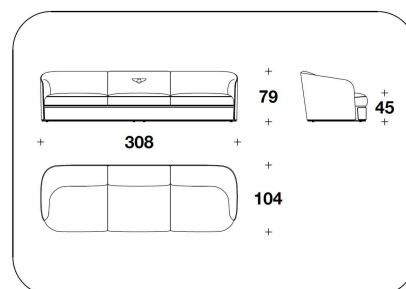

OPTIONAL 2 Back with logo embroidery

OPTIONAL 3-4 Diamond quilted on the external frame (3) or/and on the band under the seat (4)

3BE (POL)
POLTRONA / ARMCHAIR
100x104x79H. - H.S.45cm
39 1/3x41x31H. - H.S.17 3/4"

3BE (POL)
POLTRONA / ARMCHAIR
100x104x79H. - H.S.45cm
39 1/3x41x31H. - H.S.17 3/4"

3BE (D3)
DIVANO 3 POSTI / 3 SEATER SOFA
262x104x79H. - H.S.45cm
103x41x31H. - H.S.17 3/4"

3BE (D3)
DIVANO 3 POSTI / 3 SEATER SOFA
262x104x79H. - H.S.45cm
103x41x31H. - H.S.17 3/4"

3BE (D4)
DIVANO 4 POSTI / 4 SEATER SOFA
308x104x79H. - H.S.45cm
121 1/3x41x31H. - H.S.17 3/4"

3BE (D4)
DIVANO 4 POSTI / 4 SEATER SOFA
308x104x79H. - H.S.45cm
121 1/3x41x31H. - H.S.17 3/4"

3BE (AD4)
DIVANO 4 POSTI IN 2 ELEMENTI / 4
SEATER SOFA IN 2 ELEMENTS
308x104x79H. - H.S.45cm
121 1/3x41x31H. - H.S.17 3/4"

3BE (AD4)
DIVANO 4 POSTI IN 2 ELEMENTI / 4
SEATER SOFA IN 2 ELEMENTS
308x104x79H. - H.S.45cm
121 1/3x41x31H. - H.S.17 3/4"

3BE (POLE)
POLTRONA / ARMCHAIR
100x104x79H. - H.S.45cm
39 1/3x41x31H. - H.S.17 3/4"