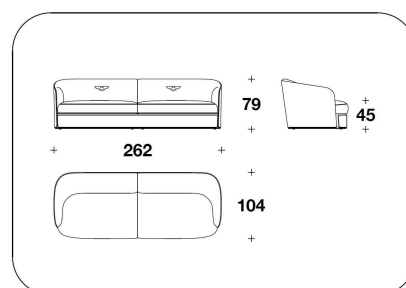

3BE (POL)
POLTRONA / ARMCHAIR
100x104x79H. - H.S.45cm
39 1/3x41x31H. - H.S.17 3/4"

3BE (D3)
DIVANO 3 POSTI / 3 SEATER SOFA
262x104x79H. - H.S.45cm
103x41x31H. - H.S.17 3/4"

3BE (D3)
DIVANO 3 POSTI / 3 SEATER SOFA
262x104x79H. - H.S.45cm
103x41x31H. - H.S.17 3/4"

3BE (D4)
DIVANO 4 POSTI / 4 SEATER SOFA
308x104x79H. - H.S.45cm
121 1/3x41x31H. - H.S.17 3/4"

3BE (D4)
DIVANO 4 POSTI / 4 SEATER SOFA
308x104x79H. - H.S.45cm
121 1/3x41x31H. - H.S.17 3/4"

3BE (AD4)
DIVANO 4 POSTI IN 2 ELEMENTI / 4
SEATER SOFA IN 2 ELEMENTS
308x104x79H. - H.S.45cm
121 1/3x41x31H. - H.S.17 3/4"

3BE (AD4)
DIVANO 4 POSTI IN 2 ELEMENTI / 4
SEATER SOFA IN 2 ELEMENTS
308x104x79H. - H.S.45cm
121 1/3x41x31H. - H.S.17 3/4"

3BE (POLE)
POLTRONA / ARMCHAIR
100x104x79H. - H.S.45cm
39 1/3x41x31H. - H.S.17 3/4"

3BE (POLE)
POLTRONA / ARMCHAIR
100x104x79H. - H.S.45cm
39 1/3x41x31H. - H.S.17 3/4"

3BE (D3E)
DIVANO 3 POSTI / 3 SEATER SOFA
262x104x79H. - H.S.45cm
103x41x31H. - H.S.17 3/4"

3BE (D3E)
DIVANO 3 POSTI / 3 SEATER SOFA
262x104x79H. - H.S.45cm
103x41x31H. - H.S.17 3/4"