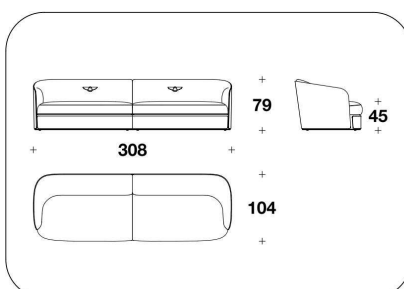

OPTIONAL 2 Back with logo embroidery

OPTIONAL 3-4 Diamond quilted on the external frame (3) or/and on the band under the seat (4)

3BE (POL)
POLTRONA / ARMCHAIR
100x104x79H. - H.S.45cm
39 1/3x41x31H. - H.S.17 3/4"

3BE (POL)
POLTRONA / ARMCHAIR
100x104x79H. - H.S.45cm
39 1/3x41x31H. - H.S.17 3/4"

3BE (D3)
DIVANO 3 POSTI / 3 SEATER SOFA
262x104x79H. - H.S.45cm
103x41x31H. - H.S.17 3/4"

3BE (D3)
DIVANO 3 POSTI / 3 SEATER SOFA
262x104x79H. - H.S.45cm
103x41x31H. - H.S.17 3/4"

3BE (D4)
DIVANO 4 POSTI / 4 SEATER SOFA
308x104x79H. - H.S.45cm
121 1/3x41x31H. - H.S.17 3/4"

3BE (D4)
DIVANO 4 POSTI / 4 SEATER SOFA
308x104x79H. - H.S.45cm
121 1/3x41x31H. - H.S.17 3/4"

3BE (AD4)
DIVANO 4 POSTI IN 2 ELEMENTI / 4
SEATER SOFA IN 2 ELEMENTS
308x104x79H. - H.S.45cm
121 1/3x41x31H. - H.S.17 3/4"

3BE (AD4)
DIVANO 4 POSTI IN 2 ELEMENTI / 4
SEATER SOFA IN 2 ELEMENTS
308x104x79H. - H.S.45cm
121 1/3x41x31H. - H.S.17 3/4"

3BE (POLE)
POLTRONA / ARMCHAIR
100x104x79H. - H.S.45cm
39 1/3x41x31H. - H.S.17 3/4"