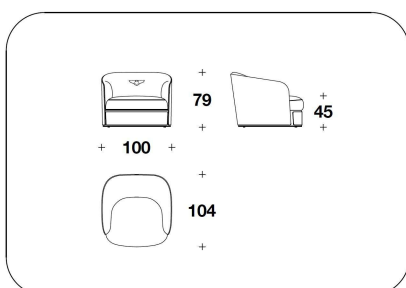

3BE (POL)
POLTRONA / ARMCHAIR
100x104x79H. - H.S.45cm
39 1/3x41x31H. - H.S.17 3/4"

3BE (D3)
DIVANO 3 POSTI / 3 SEATER SOFA
262x104x79H. - H.S.45cm
103x41x31H. - H.S.17 3/4"

3BE (D3)
DIVANO 3 POSTI / 3 SEATER SOFA
262x104x79H. - H.S.45cm
103x41x31H. - H.S.17 3/4"

3BE (D4)
DIVANO 4 POSTI / 4 SEATER SOFA
308x104x79H. - H.S.45cm
121 1/3x41x31H. - H.S.17 3/4"

3BE (D4)
DIVANO 4 POSTI / 4 SEATER SOFA
308x104x79H. - H.S.45cm
121 1/3x41x31H. - H.S.17 3/4"

3BE (AD4)
DIVANO 4 POSTI IN 2 ELEMENTI / 4
SEATER SOFA IN 2 ELEMENTS
308x104x79H. - H.S.45cm
121 1/3x41x31H. - H.S.17 3/4"

3BE (AD4)
DIVANO 4 POSTI IN 2 ELEMENTI / 4
SEATER SOFA IN 2 ELEMENTS
308x104x79H. - H.S.45cm
121 1/3x41x31H. - H.S.17 3/4"

3BE (POLE)
POLTRONA / ARMCHAIR
100x104x79H. - H.S.45cm
39 1/3x41x31H. - H.S.17 3/4"