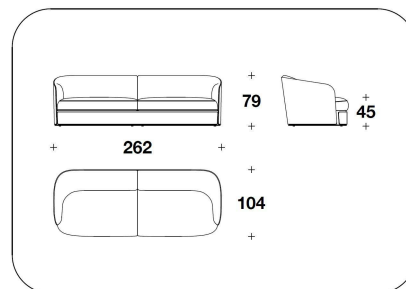

OPTIONAL 2 Back with logo embroidery

OPTIONAL 3-4 Diamond quilted on the external frame (3) or/and on the band under the seat (4)

3BE (POL)
POLTRONA / ARMCHAIR
100x104x79H. - H.S.45cm
39 1/3x41x31H. - H.S.17 3/4"

3BE (POL)
POLTRONA / ARMCHAIR
100x104x79H. - H.S.45cm
39 1/3x41x31H. - H.S.17 3/4"

3BE (D3)
DIVANO 3 POSTI / 3 SEATER SOFA
262x104x79H. - H.S.45cm
103x41x31H. - H.S.17 3/4"

3BE (D3)
DIVANO 3 POSTI / 3 SEATER SOFA
262x104x79H. - H.S.45cm
103x41x31H. - H.S.17 3/4"

3BE (D4)
DIVANO 4 POSTI / 4 SEATER SOFA
308x104x79H. - H.S.45cm
121 1/3x41x31H. - H.S.17 3/4"

3BE (D4)
DIVANO 4 POSTI / 4 SEATER SOFA
308x104x79H. - H.S.45cm
121 1/3x41x31H. - H.S.17 3/4"

3BE (AD4)
DIVANO 4 POSTI IN 2 ELEMENTI / 4
SEATER SOFA IN 2 ELEMENTS
308x104x79H. - H.S.45cm
121 1/3x41x31H. - H.S.17 3/4"

3BE (AD4)
DIVANO 4 POSTI IN 2 ELEMENTI / 4
SEATER SOFA IN 2 ELEMENTS
308x104x79H. - H.S.45cm
121 1/3x41x31H. - H.S.17 3/4"

3BE (POLE)
POLTRONA / ARMCHAIR
100x104x79H. - H.S.45cm
39 1/3x41x31H. - H.S.17 3/4"