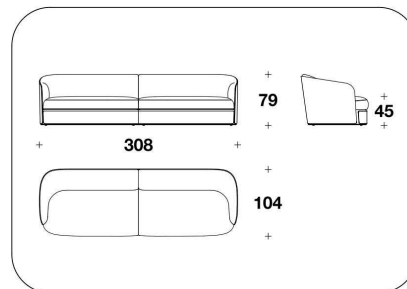

3BE (AD4)
DIVANO 4 POSTI IN 2 ELEMENTI / 4
SEATER SOFA IN 2 ELEMENTS
308x104x79H. - H.S.45cm
121 1/3x41x31H. - H.S.17 3/4"

3BE (POLE)
POLTRONA / ARMCHAIR
100x104x79H. - H.S.45cm
39 1/3x41x31H. - H.S.17 3/4"

3BE (POLE)
POLTRONA / ARMCHAIR
100x104x79H. - H.S.45cm
39 1/3x41x31H. - H.S.17 3/4"

3BE (D3E)
DIVANO 3 POSTI / 3 SEATER SOFA
262x104x79H. - H.S.45cm
103x41x31H. - H.S.17 3/4"

3BE (D3E)
DIVANO 3 POSTI / 3 SEATER SOFA
262x104x79H. - H.S.45cm
103x41x31H. - H.S.17 3/4"

BENTLEY HOME
sofa & armchairs
BAMPTON

BENTLEY

3BE (D4E)
DIVANO 4 POSTI / 4 SEATER SOFA
308x104x79H. - H.S.45cm
121 1/3x41x31H. - H.S.17 3/4"

3BE (D4E)
DIVANO 4 POSTI / 4 SEATER SOFA
308x104x79H. - H.S.45cm
121 1/3x41x31H. - H.S.17 3/4"

3BE (AD4E)
DIVANO 4 POSTI IN 2 ELEMENTI / 4
SEATER SOFA IN 2 ELEMENTS
308x104x79H. - H.S.45cm
121 1/3x41x31H. - H.S.17 3/4"

3BE (AD4E)
DIVANO 4 POSTI IN 2 ELEMENTI / 4
SEATER SOFA IN 2 ELEMENTS
308x104x79H. - H.S.45cm
121 1/3x41x31H. - H.S.17 3/4"