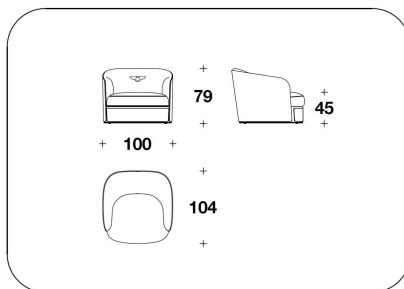

OPTIONAL 2 Back with logo embroidery

OPTIONAL 3-4 Diamond quilted on the external frame (3) or/and on the band under the seat (4)

3BE (POL)
POLTRONA / ARMCHAIR
100x104x79H. - H.S.45cm
39 1/3x41x31H. - H.S.17 3/4"

3BE (POL)
POLTRONA / ARMCHAIR
100x104x79H. - H.S.45cm
39 1/3x41x31H. - H.S.17 3/4"

3BE (D3)
DIVANO 3 POSTI / 3 SEATER SOFA
262x104x79H. - H.S.45cm
103x41x31H. - H.S.17 3/4"

3BE (D3)
DIVANO 3 POSTI / 3 SEATER SOFA
262x104x79H. - H.S.45cm
103x41x31H. - H.S.17 3/4"

3BE (D4)
DIVANO 4 POSTI / 4 SEATER SOFA
308x104x79H. - H.S.45cm
121 1/3x41x31H. - H.S.17 3/4"

3BE (D4)
DIVANO 4 POSTI / 4 SEATER SOFA
308x104x79H. - H.S.45cm
121 1/3x41x31H. - H.S.17 3/4"

3BE (AD4)
DIVANO 4 POSTI IN 2 ELEMENTI / 4
SEATER SOFA IN 2 ELEMENTS
308x104x79H. - H.S.45cm
121 1/3x41x31H. - H.S.17 3/4"

3BE (AD4)
DIVANO 4 POSTI IN 2 ELEMENTI / 4
SEATER SOFA IN 2 ELEMENTS
308x104x79H. - H.S.45cm
121 1/3x41x31H. - H.S.17 3/4"

3BE (POLE)
POLTRONA / ARMCHAIR
100x104x79H. - H.S.45cm
39 1/3x41x31H. - H.S.17 3/4"