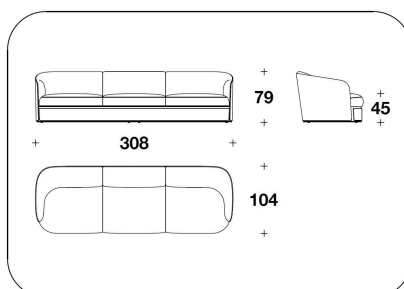

OPTIONAL 2 Back with logo embroidery

OPTIONAL 3-4 Diamond quilted on the external frame (3) or/and on the band under the seat (4)

3BE (POL)
POLTRONA / ARMCHAIR
100x104x79H. - H.S.45cm
39 1/3x41x31H. - H.S.17 3/4"

3BE (POL)
POLTRONA / ARMCHAIR
100x104x79H. - H.S.45cm
39 1/3x41x31H. - H.S.17 3/4"

3BE (D3)
DIVANO 3 POSTI / 3 SEATER SOFA
262x104x79H. - H.S.45cm
103x41x31H. - H.S.17 3/4"

3BE (D3)
DIVANO 3 POSTI / 3 SEATER SOFA
262x104x79H. - H.S.45cm
103x41x31H. - H.S.17 3/4"

3BE (D4)
DIVANO 4 POSTI / 4 SEATER SOFA
308x104x79H. - H.S.45cm
121 1/3x41x31H. - H.S.17 3/4"

3BE (D4)
DIVANO 4 POSTI / 4 SEATER SOFA
308x104x79H. - H.S.45cm
121 1/3x41x31H. - H.S.17 3/4"

3BE (AD4)
DIVANO 4 POSTI IN 2 ELEMENTI / 4
SEATER SOFA IN 2 ELEMENTS
308x104x79H. - H.S.45cm
121 1/3x41x31H. - H.S.17 3/4"

3BE (AD4)
DIVANO 4 POSTI IN 2 ELEMENTI / 4
SEATER SOFA IN 2 ELEMENTS
308x104x79H. - H.S.45cm
121 1/3x41x31H. - H.S.17 3/4"

3BE (POLE)
POLTRONA / ARMCHAIR
100x104x79H. - H.S.45cm
39 1/3x41x31H. - H.S.17 3/4"