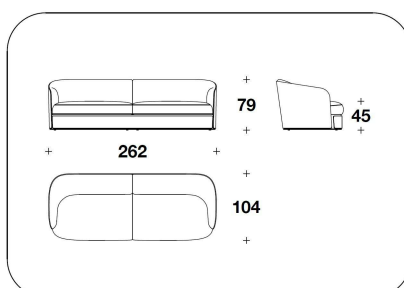

3BE (POL)
POLTRONA / ARMCHAIR
100x104x79H. - H.S.45cm
39 1/3x41x31H. - H.S.17 3/4"

3BE (D3)
DIVANO 3 POSTI / 3 SEATER SOFA
262x104x79H. - H.S.45cm
103x41x31H. - H.S.17 3/4"

3BE (D3)
DIVANO 3 POSTI / 3 SEATER SOFA
262x104x79H. - H.S.45cm
103x41x31H. - H.S.17 3/4"

3BE (D4)
DIVANO 4 POSTI / 4 SEATER SOFA
308x104x79H. - H.S.45cm
121 1/3x41x31H. - H.S.17 3/4"

3BE (D4)
DIVANO 4 POSTI / 4 SEATER SOFA
308x104x79H. - H.S.45cm
121 1/3x41x31H. - H.S.17 3/4"

3BE (AD4)
DIVANO 4 POSTI IN 2 ELEMENTI / 4
SEATER SOFA IN 2 ELEMENTS
308x104x79H. - H.S.45cm
121 1/3x41x31H. - H.S.17 3/4"

3BE (AD4)
DIVANO 4 POSTI IN 2 ELEMENTI / 4
SEATER SOFA IN 2 ELEMENTS
308x104x79H. - H.S.45cm
121 1/3x41x31H. - H.S.17 3/4"

3BE (POLE)
POLTRONA / ARMCHAIR
100x104x79H. - H.S.45cm
39 1/3x41x31H. - H.S.17 3/4"

3BE (POLE)
POLTRONA / ARMCHAIR
100x104x79H. - H.S.45cm
39 1/3x41x31H. - H.S.17 3/4"

3BE (D3E)
DIVANO 3 POSTI / 3 SEATER SOFA
262x104x79H. - H.S.45cm
103x41x31H. - H.S.17 3/4"

3BE (D3E)
DIVANO 3 POSTI / 3 SEATER SOFA
262x104x79H. - H.S.45cm
103x41x31H. - H.S.17 3/4"