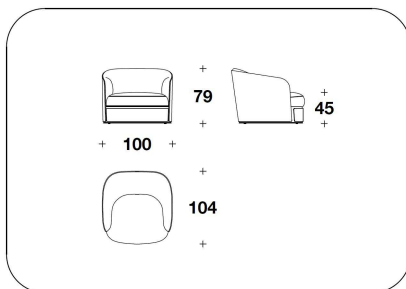

OPTIONAL 2 Back with logo embroidery

OPTIONAL 3-4 Diamond quilted on the external frame (3) or/and on the band under the seat (4)

3BE (POL)
POLTRONA / ARMCHAIR
100x104x79H. - H.S.45cm
39 1/3x41x31H. - H.S.17 3/4"

3BE (POL)
POLTRONA / ARMCHAIR
100x104x79H. - H.S.45cm
39 1/3x41x31H. - H.S.17 3/4"

3BE (D3)
DIVANO 3 POSTI / 3 SEATER SOFA
262x104x79H. - H.S.45cm
103x41x31H. - H.S.17 3/4"

3BE (D3)
DIVANO 3 POSTI / 3 SEATER SOFA
262x104x79H. - H.S.45cm
103x41x31H. - H.S.17 3/4"

3BE (D4)
DIVANO 4 POSTI / 4 SEATER SOFA
308x104x79H. - H.S.45cm
121 1/3x41x31H. - H.S.17 3/4"

3BE (D4)
DIVANO 4 POSTI / 4 SEATER SOFA
308x104x79H. - H.S.45cm
121 1/3x41x31H. - H.S.17 3/4"

3BE (AD4)
DIVANO 4 POSTI IN 2 ELEMENTI / 4
SEATER SOFA IN 2 ELEMENTS
308x104x79H. - H.S.45cm
121 1/3x41x31H. - H.S.17 3/4"

3BE (AD4)
DIVANO 4 POSTI IN 2 ELEMENTI / 4
SEATER SOFA IN 2 ELEMENTS
308x104x79H. - H.S.45cm
121 1/3x41x31H. - H.S.17 3/4"

3BE (POLE)
POLTRONA / ARMCHAIR
100x104x79H. - H.S.45cm
39 1/3x41x31H. - H.S.17 3/4"