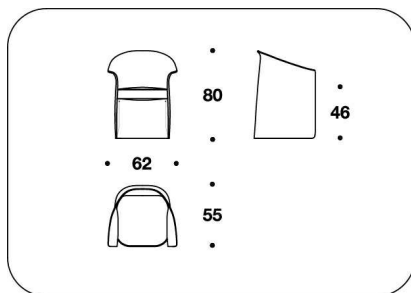

**PIEDI** Ruote piroettanti posteriori e monodirezionali anteriori

**OPTIONAL** Ricamo logo sullo schienale

**FRAME** Curved wood padded with Polyurethane

**SEAT** Wood padded with Polyurethane and Fiberfill; interwoven elastic bands

**COVER** Not removable fabric or leather (printed leather not included)

**FEET** Back castors, front mono-direction castors

**OPTIONAL** Logo embroidery on the back

**BENTLEY HOME**  
**sofa & armchairs**  
**CANTERBURY**

**BENTLEY**

POB (1)  
POLTRONA / ARMCHAIR  
62x55x80H. - H.S.46cm  
24 1/3x21 2/3x31 1/3H. - H.S.18"

POB (1B)  
POLTRONA BIG / BIG ARMCHAIR  
75x60x78H. - H.S.46cm  
29 2/3x23 2/3x30 2/3H. - H.S.18"

**Note**