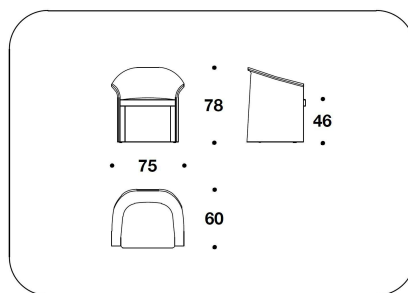

**COVER** Not removable fabric or leather (printed leather not included)

**FEET** Back castors, front mono-direction castors

**OPTIONAL** Logo embroidery on the back

**BENTLEY HOME**  
**sofa & armchairs**  
**CANTERBURY**

**BENTLEY**

POB (1)  
POLTRONA / ARMCHAIR  
62x55x80H. - H.S.46cm  
24 1/3x21 2/3x31 1/3H. - H.S.18"

POB (1B)  
POLTRONA BIG / BIG ARMCHAIR  
75x60x78H. - H.S.46cm  
29 2/3x23 2/3x30 2/3H. - H.S.18"

**Note**