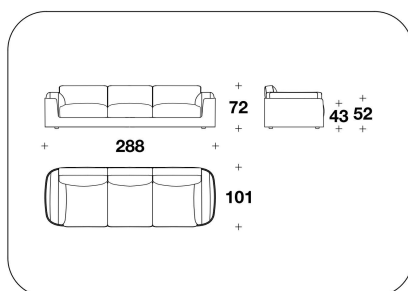

OPTIONAL 2-3 External (2) and/or inner frame (3) with diamond quilted

BENTLEY HOME
sofa & armchairs
CHORLEY

BENTLEY

5CH (D3)
DIVANO 3 POSTI / 3 SEATER SOFA
288x101x72H. - H.S.43cm
113 1/3x39 2/3x28 1/3H. - H.S.17"

5CH (D4A)
DIVANO 4 POSTI / 4 SEATER SOFA
330x101x72H. - H.S.43cm
130x39 2/3x28 1/3H. - H.S.17"

5CH (D4)
DIVANO 4 POSTI IN 2 ELEMENTI / 4
SEATER SOFA IN 2 ELEMENTS
330x101x72H. - H.S.43cm
130x39 2/3x28 1/3H. - H.S.17"

5CH (D3R)
VENEERED : DIVANO 3 POSTI / 3
SEATER SOFA
288x101x72H. - H.S.43cm
113 1/3x39 2/3x28 1/3H. - H.S.17"

5CH (D4AR)
VENEERED : DIVANO 4 POSTI / 4
SEATER SOFA
330x101x72H. - H.S.43cm
130x39 2/3x28 1/3H. - H.S.17"

5CH (D4R)
VENEERED : DIVANO 4 POSTI IN 2
ELEMENTI / 4 SEATER SOFA IN 2
ELEMENTS
330x101x72H. - H.S.43cm
130x39 2/3x28 1/3H. - H.S.17"

Note