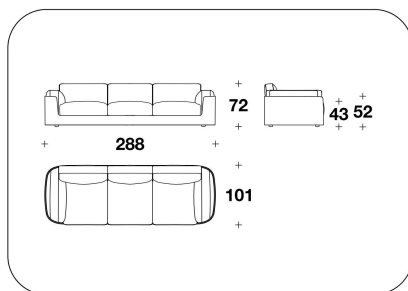

OPTIONAL 2-3 External (2) and/or inner frame (3) with diamond quilted

BENTLEY HOME
sofa & armchairs
CHORLEY

BENTLEY

5CH (D3)
DIVANO 3 POSTI / 3 SEATER SOFA
288x101x72H. - H.S.43cm
113 1/3x39 2/3x28 1/3H. - H.S.17"

5CH (D4A)
DIVANO 4 POSTI / 4 SEATER SOFA
330x101x72H. - H.S.43cm
130x39 2/3x28 1/3H. - H.S.17"

5CH (D4)
DIVANO 4 POSTI IN 2 ELEMENTI / 4
SEATER SOFA IN 2 ELEMENTS
330x101x72H. - H.S.43cm
130x39 2/3x28 1/3H. - H.S.17"

5CH (D3R)
VENEERED : DIVANO 3 POSTI / 3
SEATER SOFA
288x101x72H. - H.S.43cm
113 1/3x39 2/3x28 1/3H. - H.S.17"

5CH (D4AR)
VENEERED : DIVANO 4 POSTI / 4
SEATER SOFA
330x101x72H. - H.S.43cm
130x39 2/3x28 1/3H. - H.S.17"

5CH (D4R)
VENEERED : DIVANO 4 POSTI IN 2
ELEMENTI / 4 SEATER SOFA IN 2
ELEMENTS
330x101x72H. - H.S.43cm
130x39 2/3x28 1/3H. - H.S.17"

Note