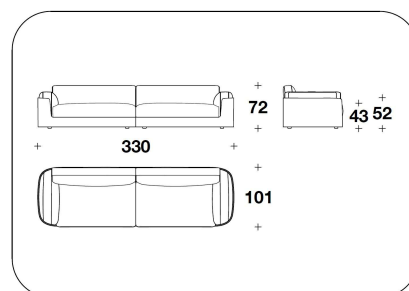

OPTIONAL 2-3 External (2) and/or inner frame (3) with diamond quilted

BENTLEY HOME
sofa & armchairs
CHORLEY

BENTLEY

5CH (D3)
DIVANO 3 POSTI / 3 SEATER SOFA
288x101x72H. - H.S.43cm
113 1/3x39 2/3x28 1/3H. - H.S.17"

5CH (D4A)
DIVANO 4 POSTI / 4 SEATER SOFA
330x101x72H. - H.S.43cm
130x39 2/3x28 1/3H. - H.S.17"

5CH (D4)
DIVANO 4 POSTI IN 2 ELEMENTI / 4
SEATER SOFA IN 2 ELEMENTS
330x101x72H. - H.S.43cm
130x39 2/3x28 1/3H. - H.S.17"

5CH (D3R)
VENEERED : DIVANO 3 POSTI / 3
SEATER SOFA
288x101x72H. - H.S.43cm
113 1/3x39 2/3x28 1/3H. - H.S.17"

5CH (D4AR)
VENEERED : DIVANO 4 POSTI / 4
SEATER SOFA
330x101x72H. - H.S.43cm
130x39 2/3x28 1/3H. - H.S.17"

5CH (D4R)
VENEERED : DIVANO 4 POSTI IN 2
ELEMENTI / 4 SEATER SOFA IN 2
ELEMENTS
330x101x72H. - H.S.43cm
130x39 2/3x28 1/3H. - H.S.17"

Note