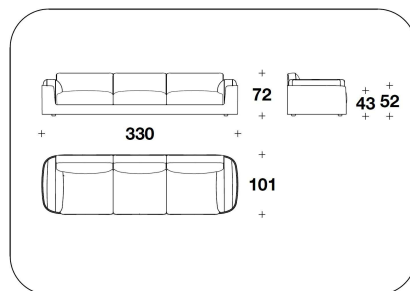

OPTIONAL 2-3 External (2) and/or inner frame (3) with diamond quilted

BENTLEY HOME
sofa & armchairs
CHORLEY

BENTLEY

5CH (D3)
DIVANO 3 POSTI / 3 SEATER SOFA
288x101x72H. - H.S.43cm
113 1/3x39 2/3x28 1/3H. - H.S.17"

5CH (D4A)
DIVANO 4 POSTI / 4 SEATER SOFA
330x101x72H. - H.S.43cm
130x39 2/3x28 1/3H. - H.S.17"

5CH (D4)
DIVANO 4 POSTI IN 2 ELEMENTI / 4
SEATER SOFA IN 2 ELEMENTS
330x101x72H. - H.S.43cm
130x39 2/3x28 1/3H. - H.S.17"

5CH (D3R)
VENEERED : DIVANO 3 POSTI / 3
SEATER SOFA
288x101x72H. - H.S.43cm
113 1/3x39 2/3x28 1/3H. - H.S.17"

5CH (D4AR)
VENEERED : DIVANO 4 POSTI / 4
SEATER SOFA
330x101x72H. - H.S.43cm
130x39 2/3x28 1/3H. - H.S.17"

5CH (D4R)
VENEERED : DIVANO 4 POSTI IN 2
ELEMENTI / 4 SEATER SOFA IN 2
ELEMENTS
330x101x72H. - H.S.43cm
130x39 2/3x28 1/3H. - H.S.17"

Note