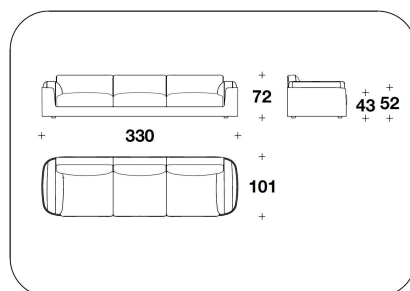

OPTIONAL 2-3 External (2) and/or inner frame (3) with diamond quilted

BENTLEY HOME
sofa & armchairs
CHORLEY

BENTLEY

5CH (D3)
DIVANO 3 POSTI / 3 SEATER SOFA
288x101x72H. - H.S.43cm
113 1/3x39 2/3x28 1/3H. - H.S.17"

5CH (D4A)
DIVANO 4 POSTI / 4 SEATER SOFA
330x101x72H. - H.S.43cm
130x39 2/3x28 1/3H. - H.S.17"

5CH (D4)
DIVANO 4 POSTI IN 2 ELEMENTI / 4
SEATER SOFA IN 2 ELEMENTS
330x101x72H. - H.S.43cm
130x39 2/3x28 1/3H. - H.S.17"

5CH (D3R)
VENEERED : DIVANO 3 POSTI / 3
SEATER SOFA
288x101x72H. - H.S.43cm
113 1/3x39 2/3x28 1/3H. - H.S.17"

5CH (D4AR)
VENEERED : DIVANO 4 POSTI / 4
SEATER SOFA
330x101x72H. - H.S.43cm
130x39 2/3x28 1/3H. - H.S.17"

5CH (D4R)
VENEERED : DIVANO 4 POSTI IN 2
ELEMENTI / 4 SEATER SOFA IN 2
ELEMENTS
330x101x72H. - H.S.43cm
130x39 2/3x28 1/3H. - H.S.17"

Note