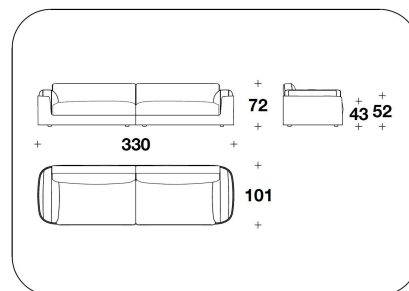

OPTIONAL 2-3 External (2) and/or inner frame (3) with diamond quilted

BENTLEY HOME
sofa & armchairs
CHORLEY

BENTLEY

5CH (D3)
DIVANO 3 POSTI / 3 SEATER SOFA
288x101x72H. - H.S.43cm
113 1/3x39 2/3x28 1/3H. - H.S.17"

5CH (D4A)
DIVANO 4 POSTI / 4 SEATER SOFA
330x101x72H. - H.S.43cm
130x39 2/3x28 1/3H. - H.S.17"

5CH (D4)
DIVANO 4 POSTI IN 2 ELEMENTI / 4
SEATER SOFA IN 2 ELEMENTS
330x101x72H. - H.S.43cm
130x39 2/3x28 1/3H. - H.S.17"

5CH (D3R)
VENEERED : DIVANO 3 POSTI / 3
SEATER SOFA
288x101x72H. - H.S.43cm
113 1/3x39 2/3x28 1/3H. - H.S.17"

5CH (D4AR)
VENEERED : DIVANO 4 POSTI / 4
SEATER SOFA
330x101x72H. - H.S.43cm
130x39 2/3x28 1/3H. - H.S.17"

5CH (D4R)
VENEERED : DIVANO 4 POSTI IN 2
ELEMENTI / 4 SEATER SOFA IN 2
ELEMENTS
330x101x72H. - H.S.43cm
130x39 2/3x28 1/3H. - H.S.17"

Note