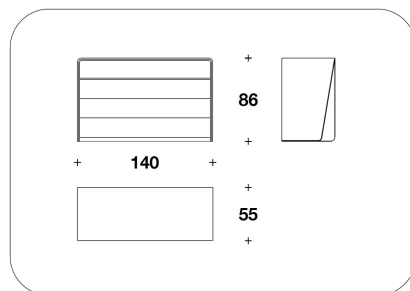

BASE Matt lacquered wood, colour coordinated with inner frame

OPTIONAL Frontal drawers cover with manufacture diamond quilted

BENTLEY HOME
living / chest of drawers
EASTGATE

BENTLEY

BMB (14ED) - BMB (14ES)
CASSETTIERA DX O SX / RIGHT OR
LEFT CHEST OF DRAWERS
120x55x86H.cm
47 1/3x21 2/3x34H."

BMB (15ED) - BMB (15ES)
CASSETTIERA DX O SX / RIGHT OR
LEFT CHEST OF DRAWERS
140x55x86H.cm
55x21 2/3x34H."

BMB (16ED) - BMB (16ES)
"SETTIMINO" : CASSETTIERA DX O SX /
RIGHT OR LEFT CHEST OF DRAWERS
65x55x126H.cm
25 2/3x21 2/3x49 2/3H."