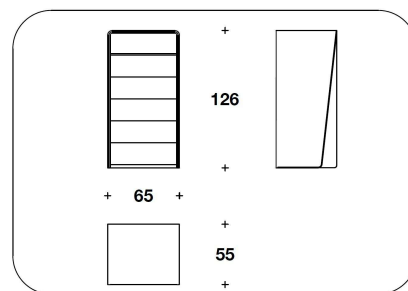

BASE Matt lacquered wood, colour coordinated with inner frame

OPTIONAL Frontal drawers cover with manufacture diamond quilted

BENTLEY HOME
living / chest of drawers
EASTGATE

BENTLEY

BMB (14ED) - BMB (14ES)
CASSETTIERA DX O SX / RIGHT OR
LEFT CHEST OF DRAWERS
120x55x86H.cm
47 1/3x21 2/3x34H."

BMB (15ED) - BMB (15ES)
CASSETTIERA DX O SX / RIGHT OR
LEFT CHEST OF DRAWERS
140x55x86H.cm
55x21 2/3x34H."

BMB (16ED) - BMB (16ES)
"SETTIMINO" : CASSETTIERA DX O SX /
RIGHT OR LEFT CHEST OF DRAWERS
65x55x126H.cm
25 2/3x21 2/3x49 2/3H."