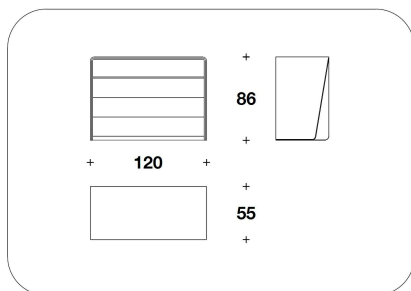

BASE Matt lacquered wood, colour coordinated with inner frame

OPTIONAL Frontal drawers cover with manufacture diamond quilted

BENTLEY HOME
living / chest of drawers
EASTGATE

BENTLEY

BMB (14ED) - BMB (14ES)
CASSETTIERA DX O SX / RIGHT OR
LEFT CHEST OF DRAWERS
120x55x86H.cm
47 1/3x21 2/3x34H."

BMB (15ED) - BMB (15ES)
CASSETTIERA DX O SX / RIGHT OR
LEFT CHEST OF DRAWERS
140x55x86H.cm
55x21 2/3x34H."

BMB (16ED) - BMB (16ES)
"SETTIMINO" : CASSETTIERA DX O SX /
RIGHT OR LEFT CHEST OF DRAWERS
65x55x126H.cm
25 2/3x21 2/3x49 2/3H."