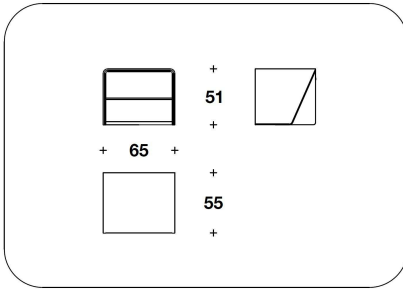

BASE Matt lacquered wood, colour coordinated with inner frame

OPTIONAL Frontal drawer cover with manufacture diamond quilted

BENTLEY HOME
night / bedside tables
EASTGATE

BCM (7ED) - BCM (7ES)
TAVOLO NOTTE DX O SX / RIGHT OR
LEFT BEDSIDE TABLE
65x55x51H.cm
25 2/3x21 2/3x20H."