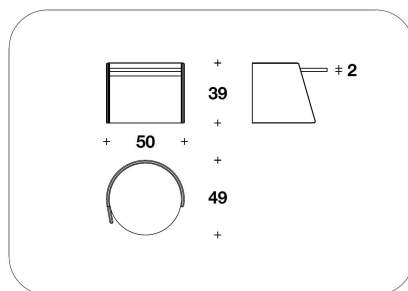

SPECIAL CUSTOMIZATION: Toffee Brown Smoked Larch or Chestnut briar-root, with glossy polished finishing (prices upon request)

BENTLEY HOME
living / coffee tables
KEPI

BENTLEY

CTB (09PP/2) - CTB (09EP/2) - CTB (09RP/2)
 SIDE TABLE
 43x42x51H.cm
 17x16 2/4x20H."

CTB (09PP/1) - CTB (09EP/1) - CTB (09RP/1)
 COFFEE TABLE
 50x49x39H.cm
 19 3/4x19 1/4x15 1/4H."

CTB (09PP/3) - CTB (09EP/3) - CTB (09RP/3)
 COFFEE TABLE
 83x82x39H.cm
 32 2/3x32 1/3x15 1/4H."

Note