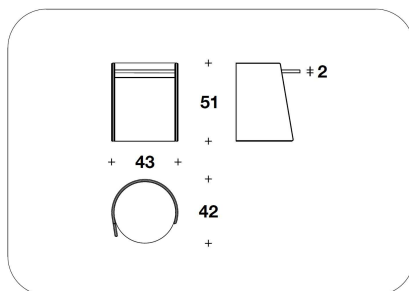

BENTLEY HOME
living / coffee tables
KEPI

BENTLEY

CTB (09PP/2) - CTB (09EP/2) - CTB (09RP/2)
SIDE TABLE
43x42x51H.cm
17x16 2/4x20H."