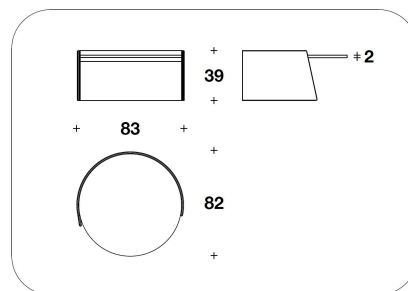

SPECIAL CUSTOMIZATION: Toffee Brown Smoked Larch or Chestnut briar-root, with glossy polished finishing (prices upon request)

BENTLEY HOME
living / coffee tables
KEPI

BENTLEY

CTB (09PP/2) - CTB (09EP/2) - CTB (09RP/2)
 SIDE TABLE
 43x42x51H.cm
 17x16 2/4x20H."

CTB (09PP/1) - CTB (09EP/1) - CTB (09RP/1)
 COFFEE TABLE
 50x49x39H.cm
 19 3/4x19 1/4x15 1/4H."

CTB (09PP/3) - CTB (09EP/3) - CTB (09RP/3)
 COFFEE TABLE
 83x82x39H.cm
 32 2/3x32 1/3x15 1/4H."

Note