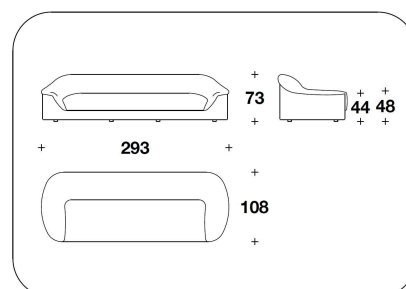

**OPTIONAL 3** Back with logo embroidery

**HON (POL)**  
POLTRONA / ARMCHAIR  
110x108x73H. - H.S.44cm  
43 1/3x42 2/3x28 2/3H. - H.S.17 1/4"

**HON (D3)**  
DIVANO 3 POSTI / 3 SEATER SOFA  
293x108x73H. - H.S.44cm  
115 1/3x42 2/3x28 2/3H. - H.S.17 1/4"

**HON (D4)**  
DIVANO 4 POSTI / 4 SEATER SOFA  
335x108x73H. - H.S.44cm  
132x42 2/3x28 2/3H. - H.S.17 1/4"

**HON (D4A)**  
DIVANO 4 POSTI IN 2 ELEMENTI / 4 SEATER SOFA IN 2 ELEMENTS  
335x108x73H. - H.S.44cm  
132x42 2/3x28 2/3H. - H.S.17 1/4"

**HON (POLE)**  
VENEERED : POLTRONA / ARMCHAIR  
110x108x73H. - H.S.44cm  
43 1/3x42 2/3x28 2/3H. - H.S.17 1/4"

**HON (D3E)**  
VENEERED : DIVANO 3 POSTI / 3 SEATER SOFA  
293x108x73H. - H.S.44cm  
115 1/3x42 2/3x28 2/3H. - H.S.17 1/4"

**HON (D4E)**  
VENEERED : DIVANO 4 POSTI / 4 SEATER SOFA  
335x108x73H. - H.S.44cm  
132x42 2/3x28 2/3H. - H.S.17 1/4"

**HON (D4AE)**  
VENEERED : DIVANO 4 POSTI IN 2 ELEMENTI / 4 SEATER SOFA IN 2 ELEMENTS  
335x108x73H. - H.S.44cm  
132x42 2/3x28 2/3H. - H.S.17 1/4"