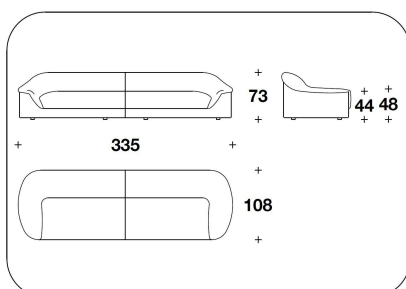

**OPTIONAL 3** Back with logo embroidery

**HON (POL)**  
POLTRONA / ARMCHAIR  
110x108x73H. - H.S.44cm  
43 1/3x42 2/3x28 2/3H. - H.S.17 1/4"

**HON (D3)**  
DIVANO 3 POSTI / 3 SEATER SOFA  
293x108x73H. - H.S.44cm  
115 1/3x42 2/3x28 2/3H. - H.S.17 1/4"

**HON (D4)**  
DIVANO 4 POSTI / 4 SEATER SOFA  
335x108x73H. - H.S.44cm  
132x42 2/3x28 2/3H. - H.S.17 1/4"

**HON (D4A)**  
DIVANO 4 POSTI IN 2 ELEMENTI / 4 SEATER SOFA IN 2 ELEMENTS  
335x108x73H. - H.S.44cm  
132x42 2/3x28 2/3H. - H.S.17 1/4"

**HON (POLE)**  
VENEERED : POLTRONA / ARMCHAIR  
110x108x73H. - H.S.44cm  
43 1/3x42 2/3x28 2/3H. - H.S.17 1/4"

**HON (D3E)**  
VENEERED : DIVANO 3 POSTI / 3 SEATER SOFA  
293x108x73H. - H.S.44cm  
115 1/3x42 2/3x28 2/3H. - H.S.17 1/4"

**HON (D4E)**  
VENEERED : DIVANO 4 POSTI / 4 SEATER SOFA  
335x108x73H. - H.S.44cm  
132x42 2/3x28 2/3H. - H.S.17 1/4"

**HON (D4AE)**  
VENEERED : DIVANO 4 POSTI IN 2 ELEMENTI / 4 SEATER SOFA IN 2 ELEMENTS  
335x108x73H. - H.S.44cm  
132x42 2/3x28 2/3H. - H.S.17 1/4"