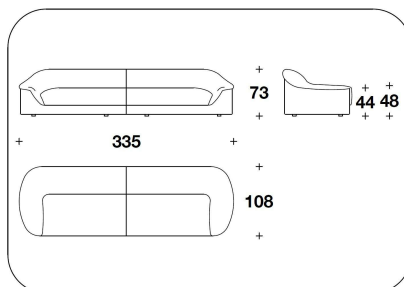

**OPTIONAL 3** Back with logo embroidery

**HON (POL)**  
POLTRONA / ARMCHAIR  
110x108x73H. - H.S.44cm  
43 1/3x42 2/3x28 2/3H. - H.S.17 1/4"

**HON (D3)**  
DIVANO 3 POSTI / 3 SEATER SOFA  
293x108x73H. - H.S.44cm  
115 1/3x42 2/3x28 2/3H. - H.S.17 1/4"

**HON (D4)**  
DIVANO 4 POSTI / 4 SEATER SOFA  
335x108x73H. - H.S.44cm  
132x42 2/3x28 2/3H. - H.S.17 1/4"

**HON (D4A)**  
DIVANO 4 POSTI IN 2 ELEMENTI / 4 SEATER SOFA IN 2 ELEMENTS  
335x108x73H. - H.S.44cm  
132x42 2/3x28 2/3H. - H.S.17 1/4"

**HON (POLE)**  
VENEERED : POLTRONA / ARMCHAIR  
110x108x73H. - H.S.44cm  
43 1/3x42 2/3x28 2/3H. - H.S.17 1/4"

**HON (D3E)**  
VENEERED : DIVANO 3 POSTI / 3 SEATER SOFA  
293x108x73H. - H.S.44cm  
115 1/3x42 2/3x28 2/3H. - H.S.17 1/4"

**HON (D4E)**  
VENEERED : DIVANO 4 POSTI / 4 SEATER SOFA  
335x108x73H. - H.S.44cm  
132x42 2/3x28 2/3H. - H.S.17 1/4"

**HON (D4AE)**  
VENEERED : DIVANO 4 POSTI IN 2 ELEMENTI / 4 SEATER SOFA IN 2 ELEMENTS  
335x108x73H. - H.S.44cm  
132x42 2/3x28 2/3H. - H.S.17 1/4"