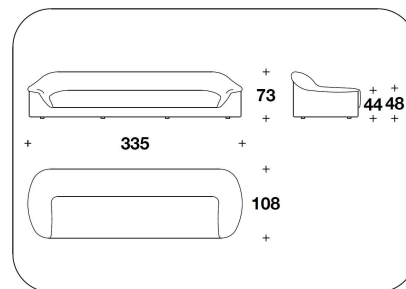

**OPTIONAL 3** Back with logo embroidery

**HON (POL)**  
POLTRONA / ARMCHAIR  
110x108x73H. - H.S.44cm  
43 1/3x42 2/3x28 2/3H. - H.S.17 1/4"

**HON (D3)**  
DIVANO 3 POSTI / 3 SEATER SOFA  
293x108x73H. - H.S.44cm  
115 1/3x42 2/3x28 2/3H. - H.S.17 1/4"

**HON (D4)**  
DIVANO 4 POSTI / 4 SEATER SOFA  
335x108x73H. - H.S.44cm  
132x42 2/3x28 2/3H. - H.S.17 1/4"

**HON (D4A)**  
DIVANO 4 POSTI IN 2 ELEMENTI / 4 SEATER SOFA IN 2 ELEMENTS  
335x108x73H. - H.S.44cm  
132x42 2/3x28 2/3H. - H.S.17 1/4"

**HON (POLE)**  
VENEERED : POLTRONA / ARMCHAIR  
110x108x73H. - H.S.44cm  
43 1/3x42 2/3x28 2/3H. - H.S.17 1/4"

**HON (D3E)**  
VENEERED : DIVANO 3 POSTI / 3 SEATER SOFA  
293x108x73H. - H.S.44cm  
115 1/3x42 2/3x28 2/3H. - H.S.17 1/4"

**HON (D4E)**  
VENEERED : DIVANO 4 POSTI / 4 SEATER SOFA  
335x108x73H. - H.S.44cm  
132x42 2/3x28 2/3H. - H.S.17 1/4"

**HON (D4AE)**  
VENEERED : DIVANO 4 POSTI IN 2 ELEMENTI / 4 SEATER SOFA IN 2 ELEMENTS  
335x108x73H. - H.S.44cm  
132x42 2/3x28 2/3H. - H.S.17 1/4"