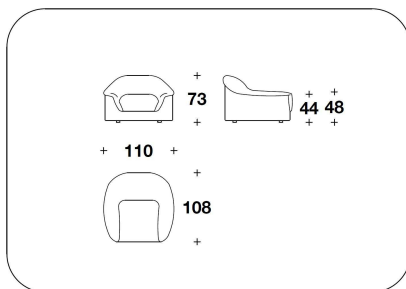

**OPTIONAL 3** Back with logo embroidery

**HON (POL)**  
POLTRONA / ARMCHAIR  
110x108x73H. - H.S.44cm  
43 1/3x42 2/3x28 2/3H. - H.S.17 1/4"

**HON (D3)**  
DIVANO 3 POSTI / 3 SEATER SOFA  
293x108x73H. - H.S.44cm  
115 1/3x42 2/3x28 2/3H. - H.S.17 1/4"

**HON (D4)**  
DIVANO 4 POSTI / 4 SEATER SOFA  
335x108x73H. - H.S.44cm  
132x42 2/3x28 2/3H. - H.S.17 1/4"

**HON (D4A)**  
DIVANO 4 POSTI IN 2 ELEMENTI / 4 SEATER SOFA IN 2 ELEMENTS  
335x108x73H. - H.S.44cm  
132x42 2/3x28 2/3H. - H.S.17 1/4"

**HON (POLE)**  
VENEERED : POLTRONA / ARMCHAIR  
110x108x73H. - H.S.44cm  
43 1/3x42 2/3x28 2/3H. - H.S.17 1/4"

**HON (D3E)**  
VENEERED : DIVANO 3 POSTI / 3 SEATER SOFA  
293x108x73H. - H.S.44cm  
115 1/3x42 2/3x28 2/3H. - H.S.17 1/4"

**HON (D4E)**  
VENEERED : DIVANO 4 POSTI / 4 SEATER SOFA  
335x108x73H. - H.S.44cm  
132x42 2/3x28 2/3H. - H.S.17 1/4"

**HON (D4AE)**  
VENEERED : DIVANO 4 POSTI IN 2 ELEMENTI / 4 SEATER SOFA IN 2 ELEMENTS  
335x108x73H. - H.S.44cm  
132x42 2/3x28 2/3H. - H.S.17 1/4"