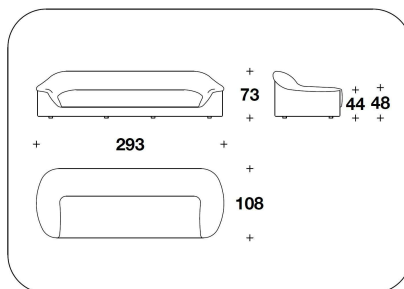

**OPTIONAL 3** Back with logo embroidery

**HON (POL)**  
POLTRONA / ARMCHAIR  
110x108x73H. - H.S.44cm  
43 1/3x42 2/3x28 2/3H. - H.S.17 1/4"

**HON (D3)**  
DIVANO 3 POSTI / 3 SEATER SOFA  
293x108x73H. - H.S.44cm  
115 1/3x42 2/3x28 2/3H. - H.S.17 1/4"

**HON (D4)**  
DIVANO 4 POSTI / 4 SEATER SOFA  
335x108x73H. - H.S.44cm  
132x42 2/3x28 2/3H. - H.S.17 1/4"

**HON (D4A)**  
DIVANO 4 POSTI IN 2 ELEMENTI / 4 SEATER SOFA IN 2 ELEMENTS  
335x108x73H. - H.S.44cm  
132x42 2/3x28 2/3H. - H.S.17 1/4"

**HON (POLE)**  
VENEERED : POLTRONA / ARMCHAIR  
110x108x73H. - H.S.44cm  
43 1/3x42 2/3x28 2/3H. - H.S.17 1/4"

**HON (D3E)**  
VENEERED : DIVANO 3 POSTI / 3 SEATER SOFA  
293x108x73H. - H.S.44cm  
115 1/3x42 2/3x28 2/3H. - H.S.17 1/4"

**HON (D4E)**  
VENEERED : DIVANO 4 POSTI / 4 SEATER SOFA  
335x108x73H. - H.S.44cm  
132x42 2/3x28 2/3H. - H.S.17 1/4"

**HON (D4AE)**  
VENEERED : DIVANO 4 POSTI IN 2 ELEMENTI / 4 SEATER SOFA IN 2 ELEMENTS  
335x108x73H. - H.S.44cm  
132x42 2/3x28 2/3H. - H.S.17 1/4"