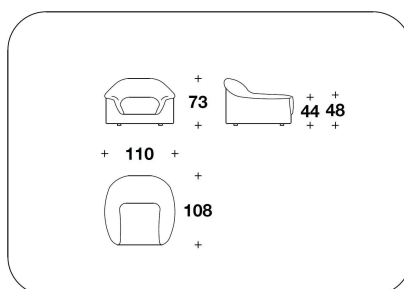

**OPTIONAL 3** Back with logo embroidery

**HON (POL)**  
POLTRONA / ARMCHAIR  
110x108x73H. - H.S.44cm  
43 1/3x42 2/3x28 2/3H. - H.S.17 1/4"

**HON (D3)**  
DIVANO 3 POSTI / 3 SEATER SOFA  
293x108x73H. - H.S.44cm  
115 1/3x42 2/3x28 2/3H. - H.S.17 1/4"

**HON (D4)**  
DIVANO 4 POSTI / 4 SEATER SOFA  
335x108x73H. - H.S.44cm  
132x42 2/3x28 2/3H. - H.S.17 1/4"

**HON (D4A)**  
DIVANO 4 POSTI IN 2 ELEMENTI / 4 SEATER SOFA IN 2 ELEMENTS  
335x108x73H. - H.S.44cm  
132x42 2/3x28 2/3H. - H.S.17 1/4"

**HON (POLE)**  
VENEERED : POLTRONA / ARMCHAIR  
110x108x73H. - H.S.44cm  
43 1/3x42 2/3x28 2/3H. - H.S.17 1/4"

**HON (D3E)**  
VENEERED : DIVANO 3 POSTI / 3 SEATER SOFA  
293x108x73H. - H.S.44cm  
115 1/3x42 2/3x28 2/3H. - H.S.17 1/4"

**HON (D4E)**  
VENEERED : DIVANO 4 POSTI / 4 SEATER SOFA  
335x108x73H. - H.S.44cm  
132x42 2/3x28 2/3H. - H.S.17 1/4"

**HON (D4AE)**  
VENEERED : DIVANO 4 POSTI IN 2 ELEMENTI / 4 SEATER SOFA IN 2 ELEMENTS  
335x108x73H. - H.S.44cm  
132x42 2/3x28 2/3H. - H.S.17 1/4"