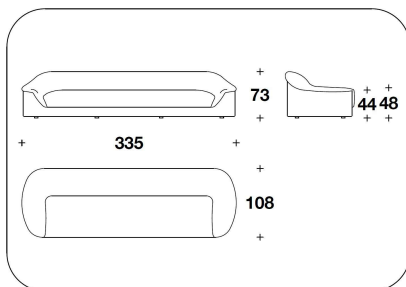

**OPTIONAL 3** Back with logo embroidery

**HON (POL)**  
POLTRONA / ARMCHAIR  
110x108x73H. - H.S.44cm  
43 1/3x42 2/3x28 2/3H. - H.S.17 1/4"

**HON (D3)**  
DIVANO 3 POSTI / 3 SEATER SOFA  
293x108x73H. - H.S.44cm  
115 1/3x42 2/3x28 2/3H. - H.S.17 1/4"

**HON (D4)**  
DIVANO 4 POSTI / 4 SEATER SOFA  
335x108x73H. - H.S.44cm  
132x42 2/3x28 2/3H. - H.S.17 1/4"

**HON (D4A)**  
DIVANO 4 POSTI IN 2 ELEMENTI / 4 SEATER SOFA IN 2 ELEMENTS  
335x108x73H. - H.S.44cm  
132x42 2/3x28 2/3H. - H.S.17 1/4"

**HON (POLE)**  
VENEERED : POLTRONA / ARMCHAIR  
110x108x73H. - H.S.44cm  
43 1/3x42 2/3x28 2/3H. - H.S.17 1/4"

**HON (D3E)**  
VENEERED : DIVANO 3 POSTI / 3 SEATER SOFA  
293x108x73H. - H.S.44cm  
115 1/3x42 2/3x28 2/3H. - H.S.17 1/4"

**HON (D4E)**  
VENEERED : DIVANO 4 POSTI / 4 SEATER SOFA  
335x108x73H. - H.S.44cm  
132x42 2/3x28 2/3H. - H.S.17 1/4"

**HON (D4AE)**  
VENEERED : DIVANO 4 POSTI IN 2 ELEMENTI / 4 SEATER SOFA IN 2 ELEMENTS  
335x108x73H. - H.S.44cm  
132x42 2/3x28 2/3H. - H.S.17 1/4"