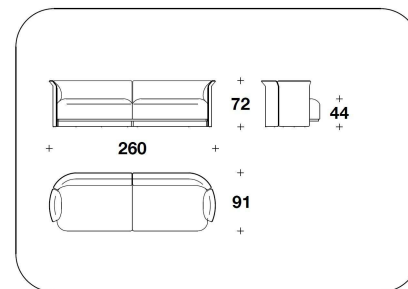

Frame seat profile with gun-metal grey finishing

**COVER** Not removable fabric or leather

**OPTIONAL CUSHION** Cushion in feather 50x50 or 60x60 covered in removable fabric or leather, with optional logo embroidery

FET (POL)  
POLTRONA / ARMCHAIR  
84x85x72H. - H.S.44cm  
33x33 1/3x28 1/3H. - H.S.17 1/4"

FET (LS)  
LOVESEAT  
136x131x72H. - H.S.44cm  
53 2/3x51 2/3x28 1/3H. - H.S.17 1/4"

FET (D3)  
DIVANO 3 POSTI / 3 SEATER SOFA  
260x91x72H. - H.S.44cm  
102 1/3x35 2/3x28 1/3H. - H.S.17 1/4"

FET (D4)  
DIVANO 4 POSTI / 4 SEATER SOFA  
300x91x72H. - H.S.44cm  
118x35 2/3x28 1/3H. - H.S.17 1/4"

FET (POLE)  
VENEERED : POLTRONA / ARMCHAIR  
84x85x72H. - H.S.44cm  
33x33 1/3x28 1/3H. - H.S.17 1/4"

FET (LSE)  
VENEERED : LOVESEAT  
135x128x72H. - H.S.44cm  
53x50 1/3x28 1/3H. - H.S.17 1/4"

FET (D3E)  
VENEERED : DIVANO 3 POSTI / 3 SEATER SOFA  
260x91x72H. - H.S.44cm  
102 1/3x35 2/3x28 1/3H. - H.S.17 1/4"