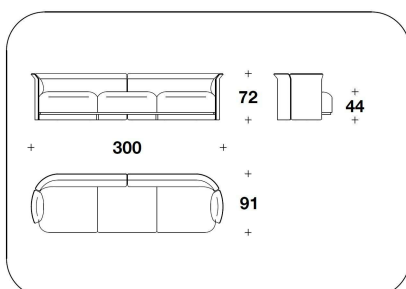

Frame seat profile with gun-metal grey finishing

**COVER** Not removable fabric or leather

**OPTIONAL CUSHION** Cushion in feather 50x50 or 60x60 covered in removable fabric or leather, with optional logo embroidery

FET (POL)  
POLTRONA / ARMCHAIR  
84x85x72H. - H.S.44cm  
33x33 1/3x28 1/3H. - H.S.17 1/4"

FET (LS)  
LOVESEAT  
136x131x72H. - H.S.44cm  
53 2/3x51 2/3x28 1/3H. - H.S.17 1/4"

FET (D3)  
DIVANO 3 POSTI / 3 SEATER SOFA  
260x91x72H. - H.S.44cm  
102 1/3x35 2/3x28 1/3H. - H.S.17 1/4"

FET (D4)  
DIVANO 4 POSTI / 4 SEATER SOFA  
300x91x72H. - H.S.44cm  
118x35 2/3x28 1/3H. - H.S.17 1/4"

FET (POLE)  
VENEERED : POLTRONA / ARMCHAIR  
84x85x72H. - H.S.44cm  
33x33 1/3x28 1/3H. - H.S.17 1/4"

FET (LSE)  
VENEERED : LOVESEAT  
135x128x72H. - H.S.44cm  
53x50 1/3x28 1/3H. - H.S.17 1/4"

FET (D3E)  
VENEERED : DIVANO 3 POSTI / 3 SEATER SOFA  
260x91x72H. - H.S.44cm  
102 1/3x35 2/3x28 1/3H. - H.S.17 1/4"