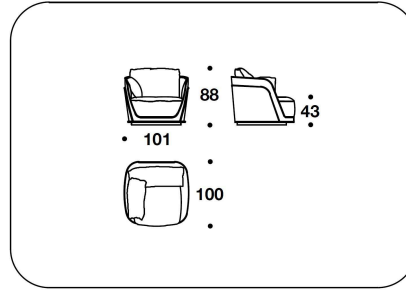

**OPTIONAL 1** External frame covered in fabric or leather with diamond quilted

**OPTIONAL 2** Back cushion with logo embroidery

CNC (POL)  
POLTRONA / ARMCHAIR  
101x100x88H. - H.S.43cm  
39 2/3x39 1/3x34 2/3H. - H.S.17"

CNC (D3)  
DIVANO 3 POSTI / 3 SEATER SOFA  
233x100x88H. - H.S.43cm  
91 2/3x39 1/3x34 2/3H. - H.S.17"

CNC (D4)  
DIVANO 4 POSTI / 4 SEATER SOFA  
343x100x88H. - H.S.43cm  
135x39 1/3x34 2/3H. - H.S.17"

**BENTLEY HOME**  
sofa & armchairs  
**RICHMOND**

**BENTLEY**

CNC (CLD) - CNC (CLS)  
DORMEUSE DX O SX / RIGHT OR LEFT  
DORMEUSE  
203x100x88H. - H.S.43cm  
80x39 1/3x34 2/3H. - H.S.17"

CNC (POLL)  
LACQUERED : POLTRONA / ARMCHAIR  
101x100x88H. - H.S.43cm  
39 2/3x39 1/3x34 2/3H. - H.S.17"