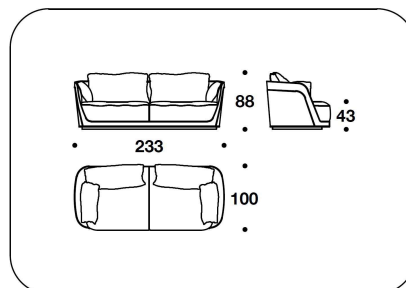

**OPTIONAL 1** External frame covered in fabric or leather with diamond quilted

**OPTIONAL 2** Back cushion with logo embroidery

CNC (POL)  
POLTRONA / ARMCHAIR  
101x100x88H. - H.S.43cm  
39 2/3x39 1/3x34 2/3H. - H.S.17"