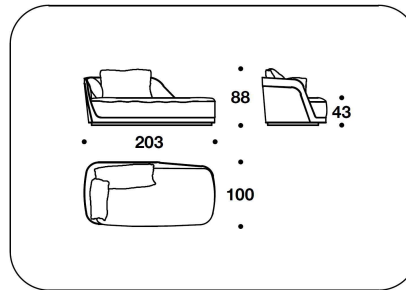

CNC (CLDE) - CNC (CLSE)
SYCAMORE - LIQUIDAMBAR :
DORMEUSE DX O SX / RIGHT OR LEFT
DORMEUSE
203x100x88H. - H.S.43cm
80x39 1/3x34 2/3H. - H.S.17"