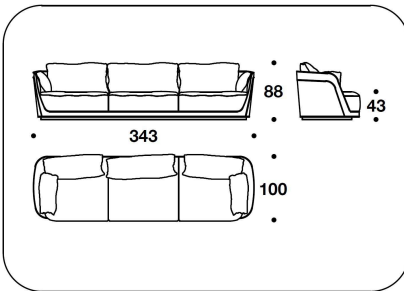

CNC (D3)  
DIVANO 3 POSTI / 3 SEATER SOFA  
233x100x88H. - H.S.43cm  
91 2/3x39 1/3x34 2/3H. - H.S.17"

CNC (D4)  
DIVANO 4 POSTI / 4 SEATER SOFA  
343x100x88H. - H.S.43cm  
135x39 1/3x34 2/3H. - H.S.17"

**BENTLEY HOME**  
sofa & armchairs  
**RICHMOND**

**BENTLEY**

CNC (CLD) - CNC (CLS)  
DORMEUSE DX O SX / RIGHT OR LEFT  
DORMEUSE  
203x100x88H. - H.S.43cm  
80x39 1/3x34 2/3H. - H.S.17"

CNC (POLL)  
LACQUERED : POLTRONA / ARMCHAIR  
101x100x88H. - H.S.43cm  
39 2/3x39 1/3x34 2/3H. - H.S.17"

CNC (D3L)  
LACQUERED : DIVANO 3 POSTI / 3  
SEATER SOFA  
233x100x88H. - H.S.43cm  
91 2/3x39 1/3x34 2/3H. - H.S.17"

CNC (D4L)  
LACQUERED : DIVANO 4 POSTI / 4  
SEATER SOFA  
343x100x88H. - H.S.43cm  
135x39 1/3x34 2/3H. - H.S.17"