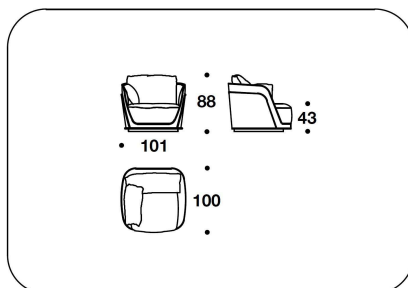

OPTIONAL 1 Struttura esterna rivestita in tessuto o pelle con trapuntatura a rombi

OPTIONAL 2 Ricamo logo su cuscino di schienale

FRAME Internal wooden frame padded with Polyurethane covered in not removable fabric or leather. Piping ton sur ton

-Fabric/leather version: external wooden black lacquered frame, with glossy brushed finishing (chaise longue not included), or covered in not removable fabric or leather

-Veneered version: external wooden frame veneered Warm Grey Fiddleback Sycamore, Smoked Liquidambar or Burr Walnut briar-root, with glossy brushed finishing

SPECIAL CUSTOMIZATION: special lacquering Glaze Earth, Glaze Slate or Glaze Greige (chaise longue not included), Toffee Brown Smoked Larch or Chestnut briar-root, with glossy brushed finishing (prices upon request)

SEAT CUSHION Polyurethane and Fiberfill

BACK/ARMREST CUSHION Mixed feather

COVER Cushions with removable fabric or leather. Piping ton sur ton

BASE -Wood lacquered or covered in leather or fabric (thick fabric not included)

-Wood veneered Warm Grey Fiddleback Sycamore, Smoked Liquidambar or Burr Walnut briar-root, coordinated with the external frame

SPECIAL CUSTOMIZATION: Toffee Brown Smoked Larch or Chestnut briar-root, coordinated with the external frame (prices upon request)

OPTIONAL 1 External frame covered in fabric or leather with diamond quilted

OPTIONAL 2 Back cushion with logo embroidery

CNC (POL)
POLTRONA / ARMCHAIR
101x100x88H. - H.S.43cm
39 2/3x39 1/3x34 2/3H. - H.S.17"