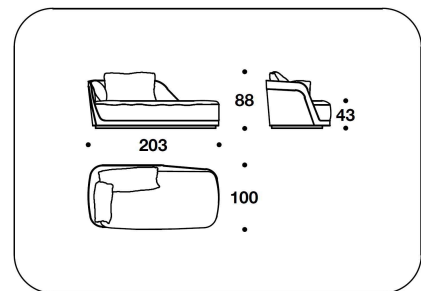

CNC (CLDR) - CNC (CLSR)
BURR WALNUT : DORMEUSE DX O SX
/ RIGHT OR LEFT DORMEUSE
203x100x88H. - H.S.43cm
80x39 1/3x34 2/3H. - H.S.17"