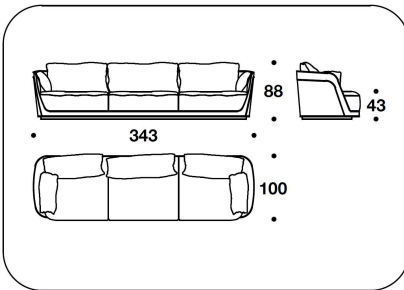

CNC (D3)  
DIVANO 3 POSTI / 3 SEATER SOFA  
233x100x88H. - H.S.43cm  
91 2/3x39 1/3x34 2/3H. - H.S.17"

CNC (D4)  
DIVANO 4 POSTI / 4 SEATER SOFA  
343x100x88H. - H.S.43cm  
135x39 1/3x34 2/3H. - H.S.17"

**BENTLEY HOME**  
sofa & armchairs  
**RICHMOND**

**BENTLEY**

CNC (CLD) - CNC (CLS)  
DORMEUSE DX O SX / RIGHT OR LEFT  
DORMEUSE  
203x100x88H. - H.S.43cm  
80x39 1/3x34 2/3H. - H.S.17"

CNC (POLL)  
LACQUERED : POLTRONA / ARMCHAIR  
101x100x88H. - H.S.43cm  
39 2/3x39 1/3x34 2/3H. - H.S.17"

CNC (D3L)  
LACQUERED : DIVANO 3 POSTI / 3  
SEATER SOFA  
233x100x88H. - H.S.43cm  
91 2/3x39 1/3x34 2/3H. - H.S.17"

CNC (D4L)  
LACQUERED : DIVANO 4 POSTI / 4  
SEATER SOFA  
343x100x88H. - H.S.43cm  
135x39 1/3x34 2/3H. - H.S.17"

CNC (POLE)  
SYCAMORE - LIQUIDAMBAR :  
POLTRONA / ARMCHAIR  
101x100x88H. - H.S.43cm  
39 2/3x39 1/3x34 2/3H. - H.S.17"

CNC (D3E)  
SYCAMORE - LIQUIDAMBAR : DIVANO 3  
POSTI / 3 SEATER SOFA  
233x100x88H. - H.S.43cm  
91 2/3x39 1/3x34 2/3H. - H.S.17"