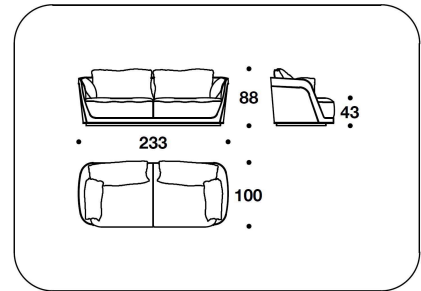

CNC (D3E)
SYCAMORE - LIQUIDAMBAR : DIVANO 3
POSTI / 3 SEATER SOFA
233x100x88H. - H.S.43cm
91 2/3x39 1/3x34 2/3H. - H.S.17"