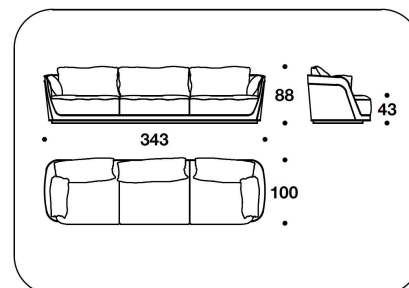

**OPTIONAL 1** External frame covered in fabric or leather with diamond quilted

**OPTIONAL 2** Back cushion with logo embroidery

CNC (POL)  
POLTRONA / ARMCHAIR  
101x100x88H. - H.S.43cm  
39 2/3x39 1/3x34 2/3H. - H.S.17"

CNC (D3)  
DIVANO 3 POSTI / 3 SEATER SOFA  
233x100x88H. - H.S.43cm  
91 2/3x39 1/3x34 2/3H. - H.S.17"

CNC (D4)  
DIVANO 4 POSTI / 4 SEATER SOFA  
343x100x88H. - H.S.43cm  
135x39 1/3x34 2/3H. - H.S.17"