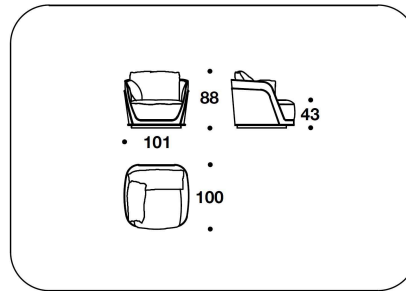

CNC (D3)  
DIVANO 3 POSTI / 3 SEATER SOFA  
233x100x88H. - H.S.43cm  
91 2/3x39 1/3x34 2/3H. - H.S.17"

CNC (D4)  
DIVANO 4 POSTI / 4 SEATER SOFA  
343x100x88H. - H.S.43cm  
135x39 1/3x34 2/3H. - H.S.17"

**BENTLEY HOME**  
sofa & armchairs  
**RICHMOND**

**BENTLEY**

CNC (CLD) - CNC (CLS)  
DORMEUSE DX O SX / RIGHT OR LEFT  
DORMEUSE  
203x100x88H. - H.S.43cm  
80x39 1/3x34 2/3H. - H.S.17"

CNC (POLL)  
LACQUERED : POLTRONA / ARMCHAIR  
101x100x88H. - H.S.43cm  
39 2/3x39 1/3x34 2/3H. - H.S.17"

CNC (D3L)  
LACQUERED : DIVANO 3 POSTI / 3  
SEATER SOFA  
233x100x88H. - H.S.43cm  
91 2/3x39 1/3x34 2/3H. - H.S.17"

CNC (D4L)  
LACQUERED : DIVANO 4 POSTI / 4  
SEATER SOFA  
343x100x88H. - H.S.43cm  
135x39 1/3x34 2/3H. - H.S.17"