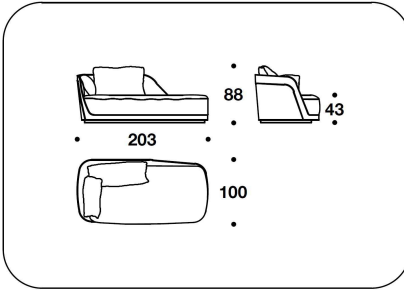

BENTLEY HOME
sofa & armchairs
RICHMOND

BENTLEY

CNC (CLD) - CNC (CLS)
DORMEUSE DX O SX / RIGHT OR LEFT
DORMEUSE
203x100x88H. - H.S.43cm
80x39 1/3x34 2/3H. - H.S.17"