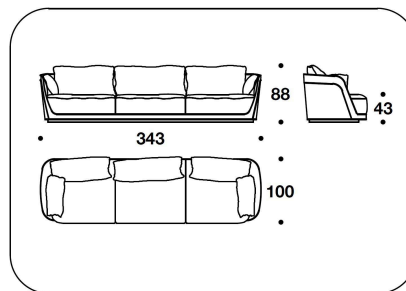

CNC (POLE)  
SYCAMORE - LIQUIDAMBAR :  
POLTRONA / ARMCHAIR  
101x100x88H. - H.S.43cm  
39 2/3x39 1/3x34 2/3H. - H.S.17"

CNC (D3E)  
SYCAMORE - LIQUIDAMBAR : DIVANO 3  
POSTI / 3 SEATER SOFA  
233x100x88H. - H.S.43cm  
91 2/3x39 1/3x34 2/3H. - H.S.17"

CNC (D4E)  
SYCAMORE - LIQUIDAMBAR : DIVANO 4  
POSTI / 4 SEATER SOFA  
343x100x88H. - H.S.43cm  
135x39 1/3x34 2/3H. - H.S.17"

CNC (CLDE) - CNC (CLSE)  
SYCAMORE - LIQUIDAMBAR :  
DORMEUSE DX O SX / RIGHT OR LEFT  
DORMEUSE  
203x100x88H. - H.S.43cm  
80x39 1/3x34 2/3H. - H.S.17"

CNC (POLR)  
BURR WALNUT : POLTRONA /  
ARMCHAIR  
101x100x88H. - H.S.43cm  
39 2/3x39 1/3x34 2/3H. - H.S.17"

CNC (D3R)  
BURR WALNUT : DIVANO 3 POSTI / 3  
SEATER SOFA  
233x100x88H. - H.S.43cm  
91 2/3x39 1/3x34 2/3H. - H.S.17"