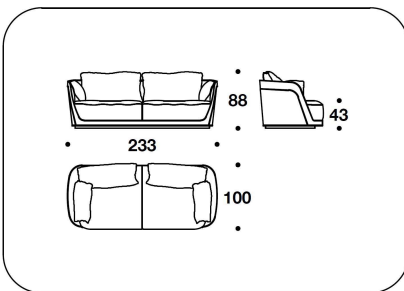

CNC (D3R)
BURR WALNUT : DIVANO 3 POSTI / 3
SEATER SOFA
233x100x88H. - H.S.43cm
91 2/3x39 1/3x34 2/3H. - H.S.17"