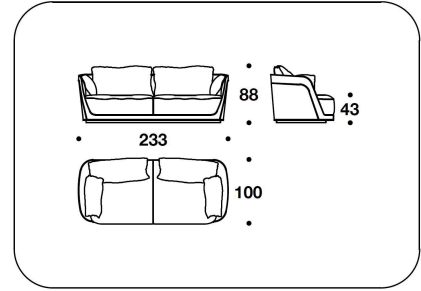

CNC (D3)  
DIVANO 3 POSTI / 3 SEATER SOFA  
233x100x88H. - H.S.43cm  
91 2/3x39 1/3x34 2/3H. - H.S.17"

CNC (D4)  
DIVANO 4 POSTI / 4 SEATER SOFA  
343x100x88H. - H.S.43cm  
135x39 1/3x34 2/3H. - H.S.17"

**BENTLEY HOME**  
sofa & armchairs  
**RICHMOND**

**BENTLEY**

CNC (CLD) - CNC (CLS)  
DORMEUSE DX O SX / RIGHT OR LEFT  
DORMEUSE  
203x100x88H. - H.S.43cm  
80x39 1/3x34 2/3H. - H.S.17"

CNC (POLL)  
LACQUERED : POLTRONA / ARMCHAIR  
101x100x88H. - H.S.43cm  
39 2/3x39 1/3x34 2/3H. - H.S.17"

CNC (D3L)  
LACQUERED : DIVANO 3 POSTI / 3  
SEATER SOFA  
233x100x88H. - H.S.43cm  
91 2/3x39 1/3x34 2/3H. - H.S.17"

CNC (D4L)  
LACQUERED : DIVANO 4 POSTI / 4  
SEATER SOFA  
343x100x88H. - H.S.43cm  
135x39 1/3x34 2/3H. - H.S.17"