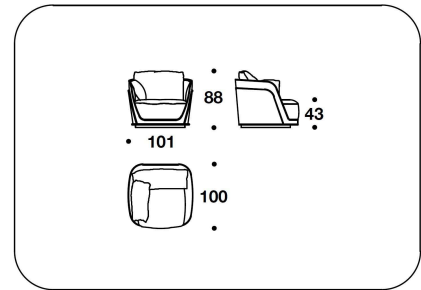

CNC (POLR)
BURR WALNUT : POLTRONA /
ARMCHAIR
101x100x88H. - H.S.43cm
39 2/3x39 1/3x34 2/3H. - H.S.17"