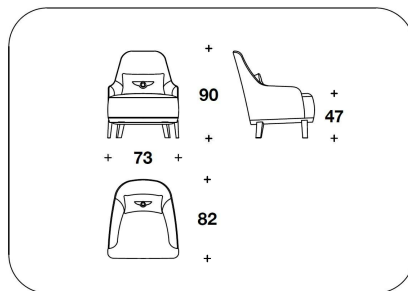

OPTIONAL External frame with diamond quilted finishing

BENTLEY HOME
sofa & armchairs
ROSEBERRY

BENTLEY

POB (11E)
POLTRONA / ARMCHAIR
73x82x90H. - H.S.47cm
28 2/3x32 1/3x35 1/3H. - H.S.18 2/4"

POB (11)
POLTRONA / ARMCHAIR
73x82x90H. - H.S.47cm
28 2/3x32 1/3x35 1/3H. - H.S.18 2/4"