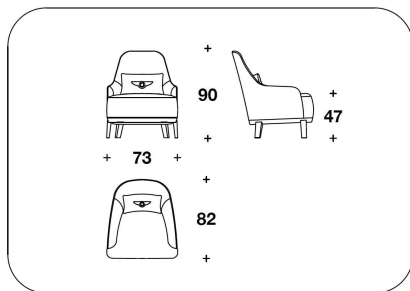

SPECIAL CUSTOMIZATION: Chestnut briar-root with glossy brushed finishing (prices upon request)

BACKREST CUSH. Mixed feather with removable fabric or leather, and logo embroidery

COVER Not removable fabric or leather (printed leather not included)

OPTIONAL External frame with diamond quilted finishing

BENTLEY HOME
sofa & armchairs
ROSEBERRY

BENTLEY

POB (11E)
POLTRONA / ARMCHAIR
73x82x90H. - H.S.47cm
28 2/3x32 1/3x35 1/3H. - H.S.18 2/4"

POB (11)
POLTRONA / ARMCHAIR
73x82x90H. - H.S.47cm
28 2/3x32 1/3x35 1/3H. - H.S.18 2/4"