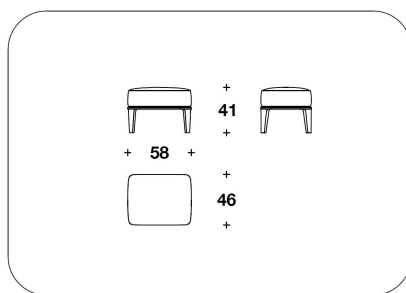

**OPTIONAL 1** Armrest and back with diamond quilted

**OPTIONAL 2** Back with logo embroidery, not compatible with diamond quilted

**BENTLEY HOME**  
**sofa & armchairs**  
**SHERWOOD**

**BENTLEY**

POB (17E)  
BERGERE : POLTRONA / ARMCHAIR  
84x84x78H. - H.S.43cm  
33x33x30 2/3H. - H.S.17"

BPU (02E)  
POUF / OTTOMAN  
58x46x41H.cm  
23x18x16 1/4H."

**Note**