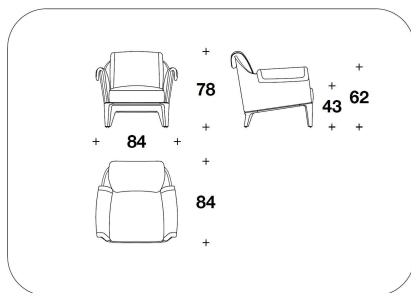

**OPTIONAL 1** Armrest and back with diamond quilted

**OPTIONAL 2** Back with logo embroidery, not compatible with diamond quilted

**BENTLEY HOME**  
**sofa & armchairs**  
**SHERWOOD**

**BENTLEY**

POB (17E)  
BERGERE : POLTRONA / ARMCHAIR  
84x84x78H. - H.S.43cm  
33x33x30 2/3H. - H.S.17"

BPU (02E)  
POUF / OTTOMAN  
58x46x41H.cm  
23x18x16 1/4H."

**Note**