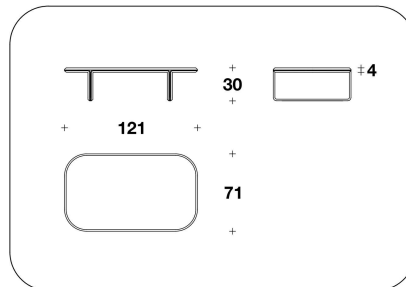

CTB (34EL) - CTB (34EP)
 VENEERED : SIDE TABLE
 61x61x51H.cm
 24x24x20H."

CTB (34ML) - CTB (34MP)
 MARBLE : SIDE TABLE
 61x61x51H.cm
 24x24x20H."

CTB (34PL) - CTB (34PP)
 LEATHER : SIDE TABLE
 61x61x51H.cm
 24x24x20H."

CTB (32EL) - CTB (32EP)
 VENEERED : COFFEE TABLE
 101x91x36H.cm
 39 2/3x35 2/3x14 1/4H."

CTB (32ML) - CTB (32MP)
 MARBLE : COFFEE TABLE
 101x91x36H.cm
 39 2/3x35 2/3x14 1/4H."

CTB (32PL) - CTB (32PP)
 LEATHER : COFFEE TABLE
 101x91x36H.cm
 39 2/3x35 2/3x14 1/4H."

CTB (33EL) - CTB (33EP)
 VENEERED : COFFEE TABLE
 121x71x30H.cm
 47 2/3x28x11 3/4H."

CTB (33ML) - CTB (33MP)
 MARBLE : COFFEE TABLE
 121x71x30H.cm
 47 2/3x28x11 3/4H."

CTB (33PL) - CTB (33PP)
 LEATHER : COFFEE TABLE
 121x71x30H.cm
 47 2/3x28x11 3/4H."