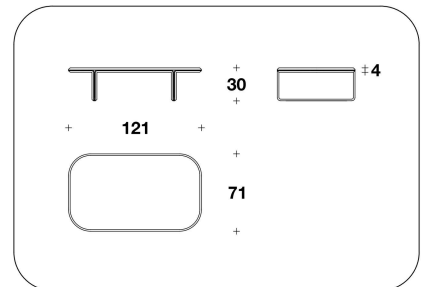

CTB (34EL) - CTB (34EP)
 VENEERED : SIDE TABLE
 61x61x51H.cm
 24x24x20H."

CTB (34ML) - CTB (34MP)
 MARBLE : SIDE TABLE
 61x61x51H.cm
 24x24x20H."

CTB (34PL) - CTB (34PP)
 LEATHER : SIDE TABLE
 61x61x51H.cm
 24x24x20H."

CTB (32EL) - CTB (32EP)
 VENEERED : COFFEE TABLE
 101x91x36H.cm
 39 2/3x35 2/3x14 1/4H."

CTB (32ML) - CTB (32MP)
 MARBLE : COFFEE TABLE
 101x91x36H.cm
 39 2/3x35 2/3x14 1/4H."

CTB (32PL) - CTB (32PP)
 LEATHER : COFFEE TABLE
 101x91x36H.cm
 39 2/3x35 2/3x14 1/4H."

CTB (33EL) - CTB (33EP)
 VENEERED : COFFEE TABLE
 121x71x30H.cm
 47 2/3x28x11 3/4H."

CTB (33ML) - CTB (33MP)
 MARBLE : COFFEE TABLE
 121x71x30H.cm
 47 2/3x28x11 3/4H."

CTB (33PL) - CTB (33PP)
 LEATHER : COFFEE TABLE
 121x71x30H.cm
 47 2/3x28x11 3/4H."