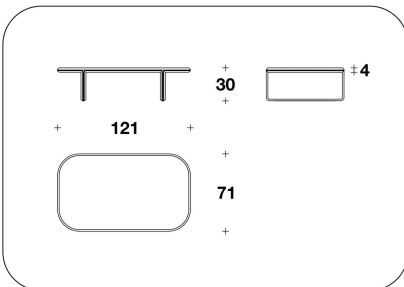

CTB (34EL) - CTB (34EP)
 VENEERED : SIDE TABLE
 61x61x51H.cm
 24x24x20H."

CTB (34ML) - CTB (34MP)
 MARBLE : SIDE TABLE
 61x61x51H.cm
 24x24x20H."

CTB (34PL) - CTB (34PP)
 LEATHER : SIDE TABLE
 61x61x51H.cm
 24x24x20H."

CTB (32EL) - CTB (32EP)
 VENEERED : COFFEE TABLE
 101x91x36H.cm
 39 2/3x35 2/3x14 1/4H."

CTB (32ML) - CTB (32MP)
 MARBLE : COFFEE TABLE
 101x91x36H.cm
 39 2/3x35 2/3x14 1/4H."

CTB (32PL) - CTB (32PP)
 LEATHER : COFFEE TABLE
 101x91x36H.cm
 39 2/3x35 2/3x14 1/4H."

CTB (33EL) - CTB (33EP)
 VENEERED : COFFEE TABLE
 121x71x30H.cm
 47 2/3x28x11 3/4H."

CTB (33ML) - CTB (33MP)
 MARBLE : COFFEE TABLE
 121x71x30H.cm
 47 2/3x28x11 3/4H."

CTB (33PL) - CTB (33PP)
 LEATHER : COFFEE TABLE
 121x71x30H.cm
 47 2/3x28x11 3/4H."