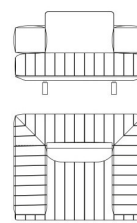

ARU.211.A

3-seater sofa

ARU.221.A

Armchair

Standard features

L 240 D 115 H 85 cm
L 94.49 D 45.28 H 33.46 in

Standard features

L 280 D 115 H 85 cm
L 110.24 D 45.28 H 33.46 in

Standard features

L 130 D 115 H 85 cm
L 51.18 D 45.28 H 33.46 in

Aruba

SOFAS

UPHOLSTERY

Leather cat. A

Leather cat. B

Fabric cat. A