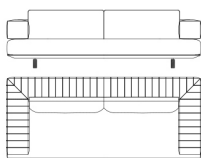

Aruba

SOFAS

Sofa with structure in poplar wood and foam. Upholstery available in fabric or leather from the collection. Optional stripes on the seat. Legs in transparent plexiglass.

ARU.211.B

2-seater sofa

ARU.211.A

3-seater sofa

ARU.221.A

Armchair

Standard features

L 240 D 115 H 85 cm
L 94.49 D 45.28 H 33.46 in

Standard features

L 280 D 115 H 85 cm
L 110.24 D 45.28 H 33.46 in

Standard features

L 130 D 115 H 85 cm
L 51.18 D 45.28 H 33.46 in

Aruba

SOFAS

UPHOLSTERY

Leather cat. A

Leather cat. B

Fabric cat. A