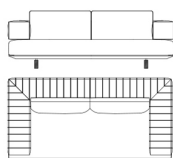

Aruba

SOFAS

Sofa with structure in poplar wood and foam. Upholstery available in fabric or leather from the collection. Optional stripes on the seat. Legs in transparent plexiglass.

ARU.211.B

2-seater sofa