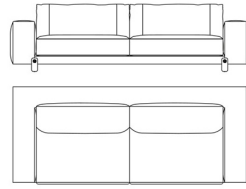

Standard features  
L 230 D 110 H 78 cm  
L 90.55 D 43.31 H 30.71 in

CAI.211.A

3-seater sofa

Standard features  
L 270 D 110 H 78 cm  
L 106.3 D 43.31 H 30.71 in

CAI.213.A

Modular sofa 245 with arm (left)

Standard features  
L 245 D 110 H 78 cm  
L 96.46 D 43.31 H 30.71 in

CAI.213.B

Modular sofa 245 with arm (right)

Standard features  
L 245 D 110 H 78 cm  
L 96.46 D 43.31 H 30.71 in

CAI.213.C

Modular sofa 205 with arm (left)

Standard features  
L 205 D 110 H 78 cm  
L 80.71 D 43.31 H 30.71 in

CAI.213.D

Modular sofa 205 with arm (right)

Standard features  
L 205 D 110 H 78 cm  
L 80.71 D 43.31 H 30.71 in

CAI.213.G

Modular "meridiana" with arm  
(left)

Standard features

L 250 D 115 H 78 cm  
L 98.43 D 45.28 H 30.71 in

CAI.213.H

Modular "meridiana" with arm  
(right)

Standard features

L 250 D 115 H 78 cm  
L 98.43 D 45.28 H 30.71 in

CAI.213.E

Modular chaise longue with arm  
(left)

Standard features

L 115 D 160 H 78 cm  
L 45.28 D 62.99 H 30.71 in