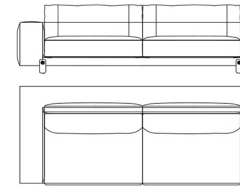

Standard features  
L 230 D 110 H 78 cm  
L 90.55 D 43.31 H 30.71 in

CAI.211.A

3-seater sofa

Standard features  
L 270 D 110 H 78 cm  
L 106.3 D 43.31 H 30.71 in

CAI.213.A

Modular sofa 245 with arm (left)

Standard features  
L 245 D 110 H 78 cm  
L 96.46 D 43.31 H 30.71 in

CAI.213.B

Modular sofa 245 with arm (right)

Standard features  
L 245 D 110 H 78 cm  
L 96.46 D 43.31 H 30.71 in

CAI.213.C

Modular sofa 205 with arm (left)

Standard features  
L 205 D 110 H 78 cm  
L 80.71 D 43.31 H 30.71 in

CAI.213.D

Modular sofa 205 with arm (right)

Standard features  
L 205 D 110 H 78 cm  
L 80.71 D 43.31 H 30.71 in

CAI.213.G

Modular "meridiana" with arm  
(left)

Standard features

L 250 D 115 H 78 cm  
L 98.43 D 45.28 H 30.71 in

CAI.213.H

Modular "meridiana" with arm  
(right)

Standard features

L 250 D 115 H 78 cm  
L 98.43 D 45.28 H 30.71 in

CAI.213.E

Modular chaise longue with arm  
(left)

Standard features

L 115 D 160 H 78 cm  
L 45.28 D 62.99 H 30.71 in