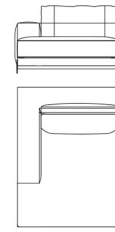

Standard features  
L 230 D 110 H 78 cm  
L 90.55 D 43.31 H 30.71 in

CAI.211.A

3-seater sofa

Standard features  
L 270 D 110 H 78 cm  
L 106.3 D 43.31 H 30.71 in

CAI.213.A

Modular sofa 245 with arm (left)

Standard features  
L 245 D 110 H 78 cm  
L 96.46 D 43.31 H 30.71 in

CAI.213.B

Modular sofa 245 with arm (right)

Standard features  
L 245 D 110 H 78 cm  
L 96.46 D 43.31 H 30.71 in

CAI.213.C

Modular sofa 205 with arm (left)

Standard features  
L 205 D 110 H 78 cm  
L 80.71 D 43.31 H 30.71 in

CAI.213.D

Modular sofa 205 with arm (right)

Standard features  
L 205 D 110 H 78 cm  
L 80.71 D 43.31 H 30.71 in

CAI.213.G

Modular "meridiana" with arm  
(left)

Standard features

L 250 D 115 H 78 cm  
L 98.43 D 45.28 H 30.71 in

CAI.213.H

Modular "meridiana" with arm  
(right)

Standard features

L 250 D 115 H 78 cm  
L 98.43 D 45.28 H 30.71 in

CAI.213.E

Modular chaise longue with arm  
(left)

Standard features

L 115 D 160 H 78 cm  
L 45.28 D 62.99 H 30.71 in