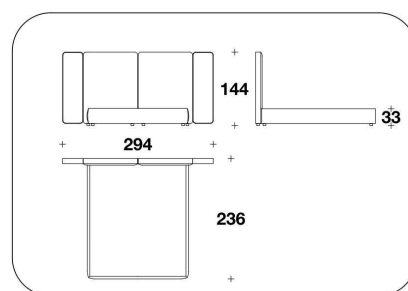

FEET Wood stained wengé

ACCESSORY Telecontrol accessory or saddle accessory for lateral side 4 cm (see LL Sleeping Interiors price list)

OPTIONAL Back headboard covered in leather

FKL (LE1)
 LETTO PER MATERASSO / BED FOR
 MATTRESS
 165x200 - 274x221x144H. - H.B.33cm
 65x78 2/3 - 108x87x56 2/3H. - H.B.13"

FKL (LE2)
 LETTO PER MATERASSO / BED FOR
 MATTRESS
 185x200 - 294x221x144H. - H.B.33cm
 73x78 2/3 - 115 2/3x87x56 2/3H. -
 H.B.13"

FKL (LE7)
 LETTO PER MATERASSO / BED FOR
 MATTRESS
 200x200 - 309x221x144H. - H.B.33cm
 78 2/3x78 2/3 - 121 2/3x87x56 2/3H. -
 H.B.13"

FKL (QUSA)
 QUEEN USA : LETTO PER MATERASSO
 / BED FOR MATTRESS
 152x205 - 261x226x144H. - H.B.33cm
 60x80 2/3 - 102 2/3x89x56 2/3H. -
 H.B.13"

FKL (KUSA)
 KING USA : LETTO PER MATERASSO /
 BED FOR MATTRESS
 195x205 - 304x226x144H. - H.B.33cm
 76 2/3x80 2/3 - 119 2/3x89x56 2/3H. -
 H.B.13"

FKL (CUSA)
 CALIFORNIA USA : LETTO PER
 MATERASSO / BED FOR MATTRESS
 183x215 - 294x236x144H. - H.B.33cm
 72x84 2/3 - 115 2/3x93x56 2/3H. -
 H.B.13"

Note