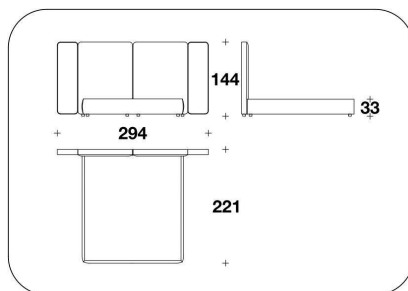

FEET Wood stained wengé

ACCESSORY Telecontrol accessory or saddle accessory for lateral side 4 cm (see LL Sleeping Interiors price list)

OPTIONAL Back headboard covered in leather

FKL (LE1)
 LETTO PER MATERASSO / BED FOR
 MATTRESS
 165x200 - 274x221x144H. - H.B.33cm
 65x78 2/3 - 108x87x56 2/3H. - H.B.13"

FKL (LE2)
 LETTO PER MATERASSO / BED FOR
 MATTRESS
 185x200 - 294x221x144H. - H.B.33cm
 73x78 2/3 - 115 2/3x87x56 2/3H. -
 H.B.13"

FKL (LE7)
 LETTO PER MATERASSO / BED FOR
 MATTRESS
 200x200 - 309x221x144H. - H.B.33cm
 78 2/3x78 2/3 - 121 2/3x87x56 2/3H. -
 H.B.13"

FKL (QUSA)
 QUEEN USA : LETTO PER MATERASSO
 / BED FOR MATTRESS
 152x205 - 261x226x144H. - H.B.33cm
 60x80 2/3 - 102 2/3x89x56 2/3H. -
 H.B.13"

FKL (KUSA)
 KING USA : LETTO PER MATERASSO /
 BED FOR MATTRESS
 195x205 - 304x226x144H. - H.B.33cm
 76 2/3x80 2/3 - 119 2/3x89x56 2/3H. -
 H.B.13"

FKL (CUSA)
 CALIFORNIA USA : LETTO PER
 MATERASSO / BED FOR MATTRESS
 183x215 - 294x236x144H. - H.B.33cm
 72x84 2/3 - 115 2/3x93x56 2/3H. -
 H.B.13"

Note