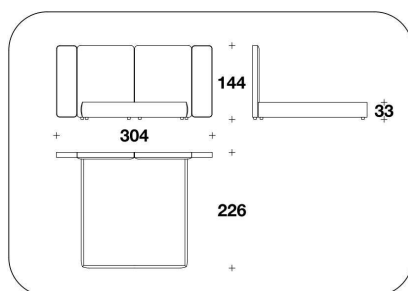

FEET Wood stained wengé

ACCESSORY Telecontrol accessory or saddle accessory for lateral side 4 cm (see LL Sleeping Interiors price list)

OPTIONAL Back headboard covered in leather

FKL (LE1)
 LETTO PER MATERASSO / BED FOR
 MATTRESS
 165x200 - 274x221x144H. - H.B.33cm
 65x78 2/3 - 108x87x56 2/3H. - H.B.13"

FKL (LE2)
 LETTO PER MATERASSO / BED FOR
 MATTRESS
 185x200 - 294x221x144H. - H.B.33cm
 73x78 2/3 - 115 2/3x87x56 2/3H. -
 H.B.13"

FKL (LE7)
 LETTO PER MATERASSO / BED FOR
 MATTRESS
 200x200 - 309x221x144H. - H.B.33cm
 78 2/3x78 2/3 - 121 2/3x87x56 2/3H. -
 H.B.13"

FKL (QUSA)
 QUEEN USA : LETTO PER MATERASSO
 / BED FOR MATTRESS
 152x205 - 261x226x144H. - H.B.33cm
 60x80 2/3 - 102 2/3x89x56 2/3H. -
 H.B.13"

FKL (KUSA)
 KING USA : LETTO PER MATERASSO /
 BED FOR MATTRESS
 195x205 - 304x226x144H. - H.B.33cm
 76 2/3x80 2/3 - 119 2/3x89x56 2/3H. -
 H.B.13"

FKL (CUSA)
 CALIFORNIA USA : LETTO PER
 MATERASSO / BED FOR MATTRESS
 183x215 - 294x236x144H. - H.B.33cm
 72x84 2/3 - 115 2/3x93x56 2/3H. -
 H.B.13"

Note