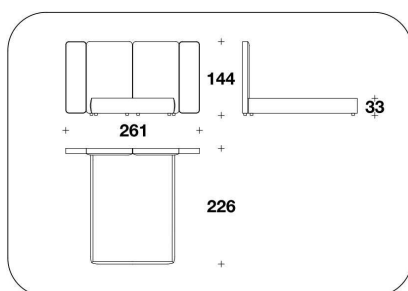

FEET Wood stained wengé

ACCESSORY Telecontrol accessory or saddle accessory for lateral side 4 cm (see LL Sleeping Interiors price list)

OPTIONAL Back headboard covered in leather

FKL (LE1)
 LETTO PER MATERASSO / BED FOR
 MATTRESS
 165x200 - 274x221x144H. - H.B.33cm
 65x78 2/3 - 108x87x56 2/3H. - H.B.13"

FKL (LE2)
 LETTO PER MATERASSO / BED FOR
 MATTRESS
 185x200 - 294x221x144H. - H.B.33cm
 73x78 2/3 - 115 2/3x87x56 2/3H. -
 H.B.13"

FKL (LE7)
 LETTO PER MATERASSO / BED FOR
 MATTRESS
 200x200 - 309x221x144H. - H.B.33cm
 78 2/3x78 2/3 - 121 2/3x87x56 2/3H. -
 H.B.13"

FKL (QUSA)
 QUEEN USA : LETTO PER MATERASSO
 / BED FOR MATTRESS
 152x205 - 261x226x144H. - H.B.33cm
 60x80 2/3 - 102 2/3x89x56 2/3H. -
 H.B.13"

FKL (KUSA)
 KING USA : LETTO PER MATERASSO /
 BED FOR MATTRESS
 195x205 - 304x226x144H. - H.B.33cm
 76 2/3x80 2/3 - 119 2/3x89x56 2/3H. -
 H.B.13"

FKL (CUSA)
 CALIFORNIA USA : LETTO PER
 MATERASSO / BED FOR MATTRESS
 183x215 - 294x236x144H. - H.B.33cm
 72x84 2/3 - 115 2/3x93x56 2/3H. -
 H.B.13"

Note