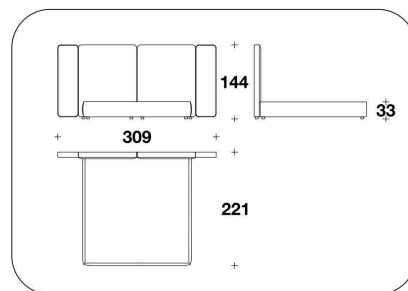

FEET Wood stained wengé

ACCESSORY Telecontrol accessory or saddle accessory for lateral side 4 cm (see LL Sleeping Interiors price list)

OPTIONAL Back headboard covered in leather

FKL (LE1)
 LETTO PER MATERASSO / BED FOR
 MATTRESS
 165x200 - 274x221x144H. - H.B.33cm
 65x78 2/3 - 108x87x56 2/3H. - H.B.13"

FKL (LE2)
 LETTO PER MATERASSO / BED FOR
 MATTRESS
 185x200 - 294x221x144H. - H.B.33cm
 73x78 2/3 - 115 2/3x87x56 2/3H. -
 H.B.13"

FKL (LE7)
 LETTO PER MATERASSO / BED FOR
 MATTRESS
 200x200 - 309x221x144H. - H.B.33cm
 78 2/3x78 2/3 - 121 2/3x87x56 2/3H. -
 H.B.13"

FKL (QUSA)
 QUEEN USA : LETTO PER MATERASSO
 / BED FOR MATTRESS
 152x205 - 261x226x144H. - H.B.33cm
 60x80 2/3 - 102 2/3x89x56 2/3H. -
 H.B.13"

FKL (KUSA)
 KING USA : LETTO PER MATERASSO /
 BED FOR MATTRESS
 195x205 - 304x226x144H. - H.B.33cm
 76 2/3x80 2/3 - 119 2/3x89x56 2/3H. -
 H.B.13"

FKL (CUSA)
 CALIFORNIA USA : LETTO PER
 MATERASSO / BED FOR MATTRESS
 183x215 - 294x236x144H. - H.B.33cm
 72x84 2/3 - 115 2/3x93x56 2/3H. -
 H.B.13"

Note