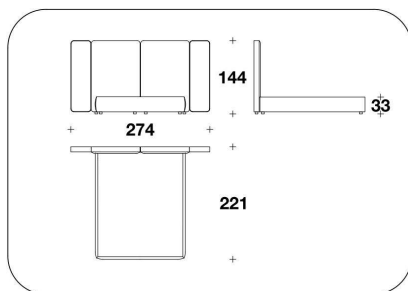

FEET Wood stained wengé

ACCESSORY Telecontrol accessory or saddle accessory for lateral side 4 cm (see LL Sleeping Interiors price list)

OPTIONAL Back headboard covered in leather

FKL (LE1)
 LETTO PER MATERASSO / BED FOR
 MATTRESS
 165x200 - 274x221x144H. - H.B.33cm
 65x78 2/3 - 108x87x56 2/3H. - H.B.13"

FKL (LE2)
 LETTO PER MATERASSO / BED FOR
 MATTRESS
 185x200 - 294x221x144H. - H.B.33cm
 73x78 2/3 - 115 2/3x87x56 2/3H. -
 H.B.13"

FKL (LE7)
 LETTO PER MATERASSO / BED FOR
 MATTRESS
 200x200 - 309x221x144H. - H.B.33cm
 78 2/3x78 2/3 - 121 2/3x87x56 2/3H. -
 H.B.13"

FKL (QUSA)
 QUEEN USA : LETTO PER MATERASSO
 / BED FOR MATTRESS
 152x205 - 261x226x144H. - H.B.33cm
 60x80 2/3 - 102 2/3x89x56 2/3H. -
 H.B.13"

FKL (KUSA)
 KING USA : LETTO PER MATERASSO /
 BED FOR MATTRESS
 195x205 - 304x226x144H. - H.B.33cm
 76 2/3x80 2/3 - 119 2/3x89x56 2/3H. -
 H.B.13"

FKL (CUSA)
 CALIFORNIA USA : LETTO PER
 MATERASSO / BED FOR MATTRESS
 183x215 - 294x236x144H. - H.B.33cm
 72x84 2/3 - 115 2/3x93x56 2/3H. -
 H.B.13"

Note