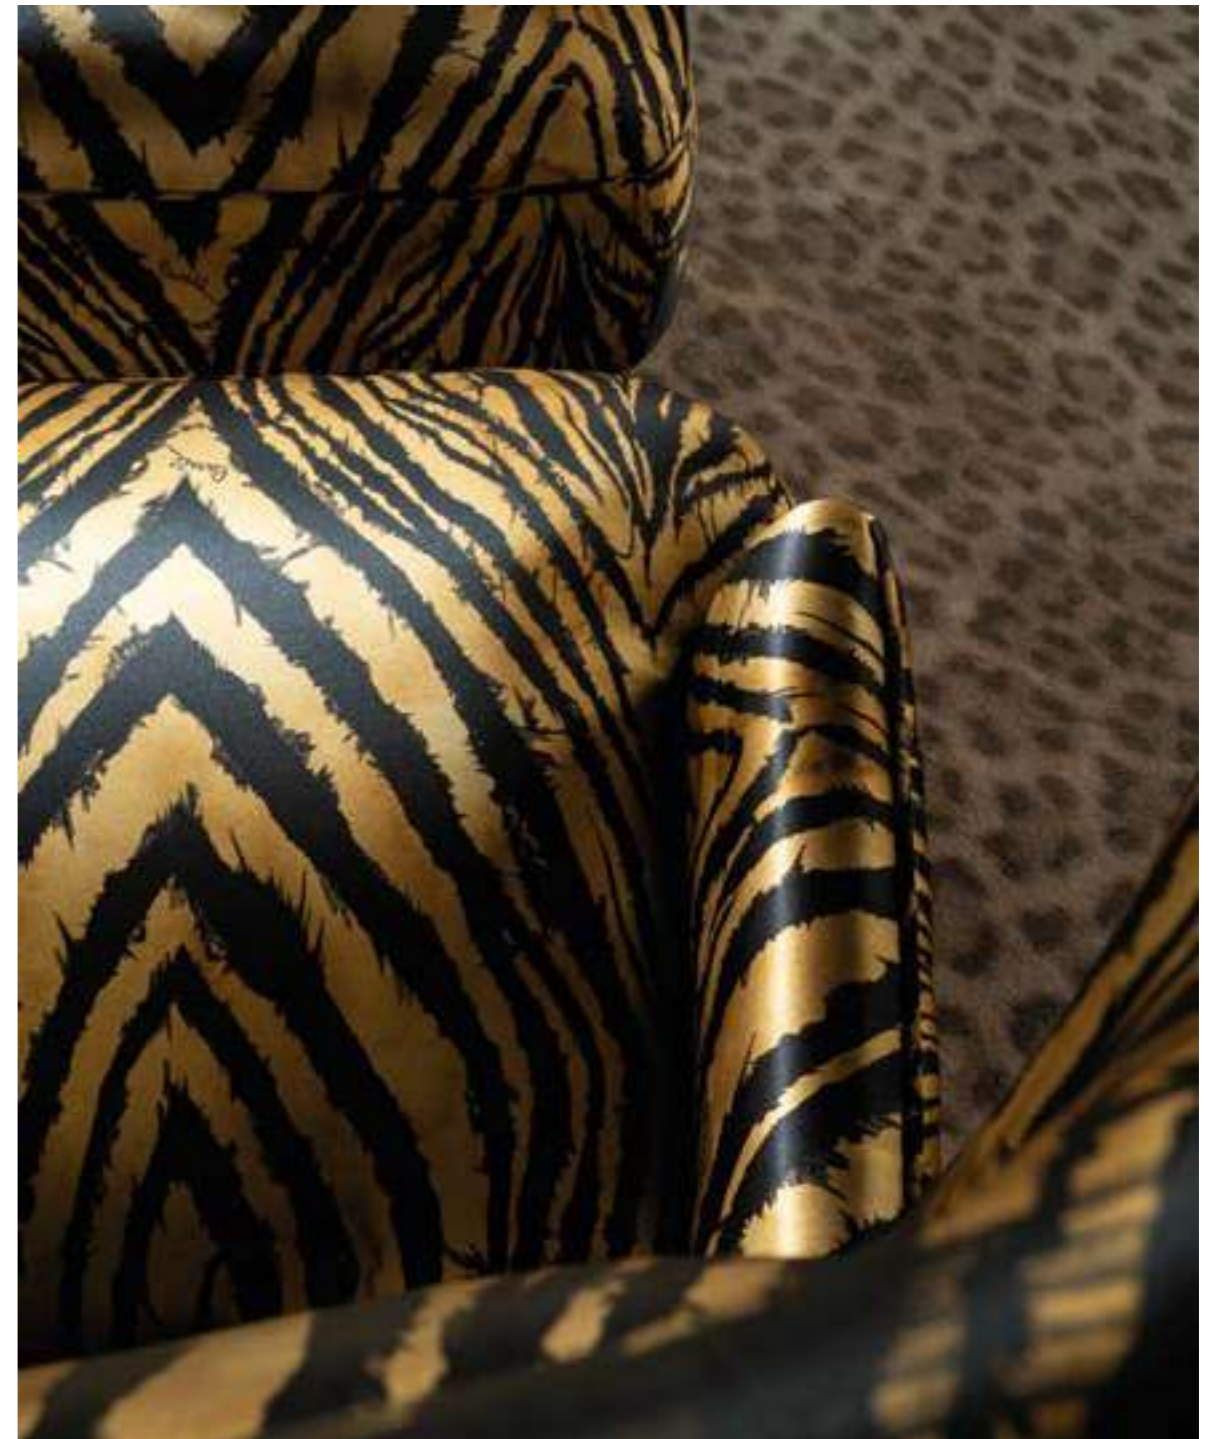

GUAM BERGERE/FOOT REST
COOPER SMALL TABLE
WILD NARROW TABLE LAMP