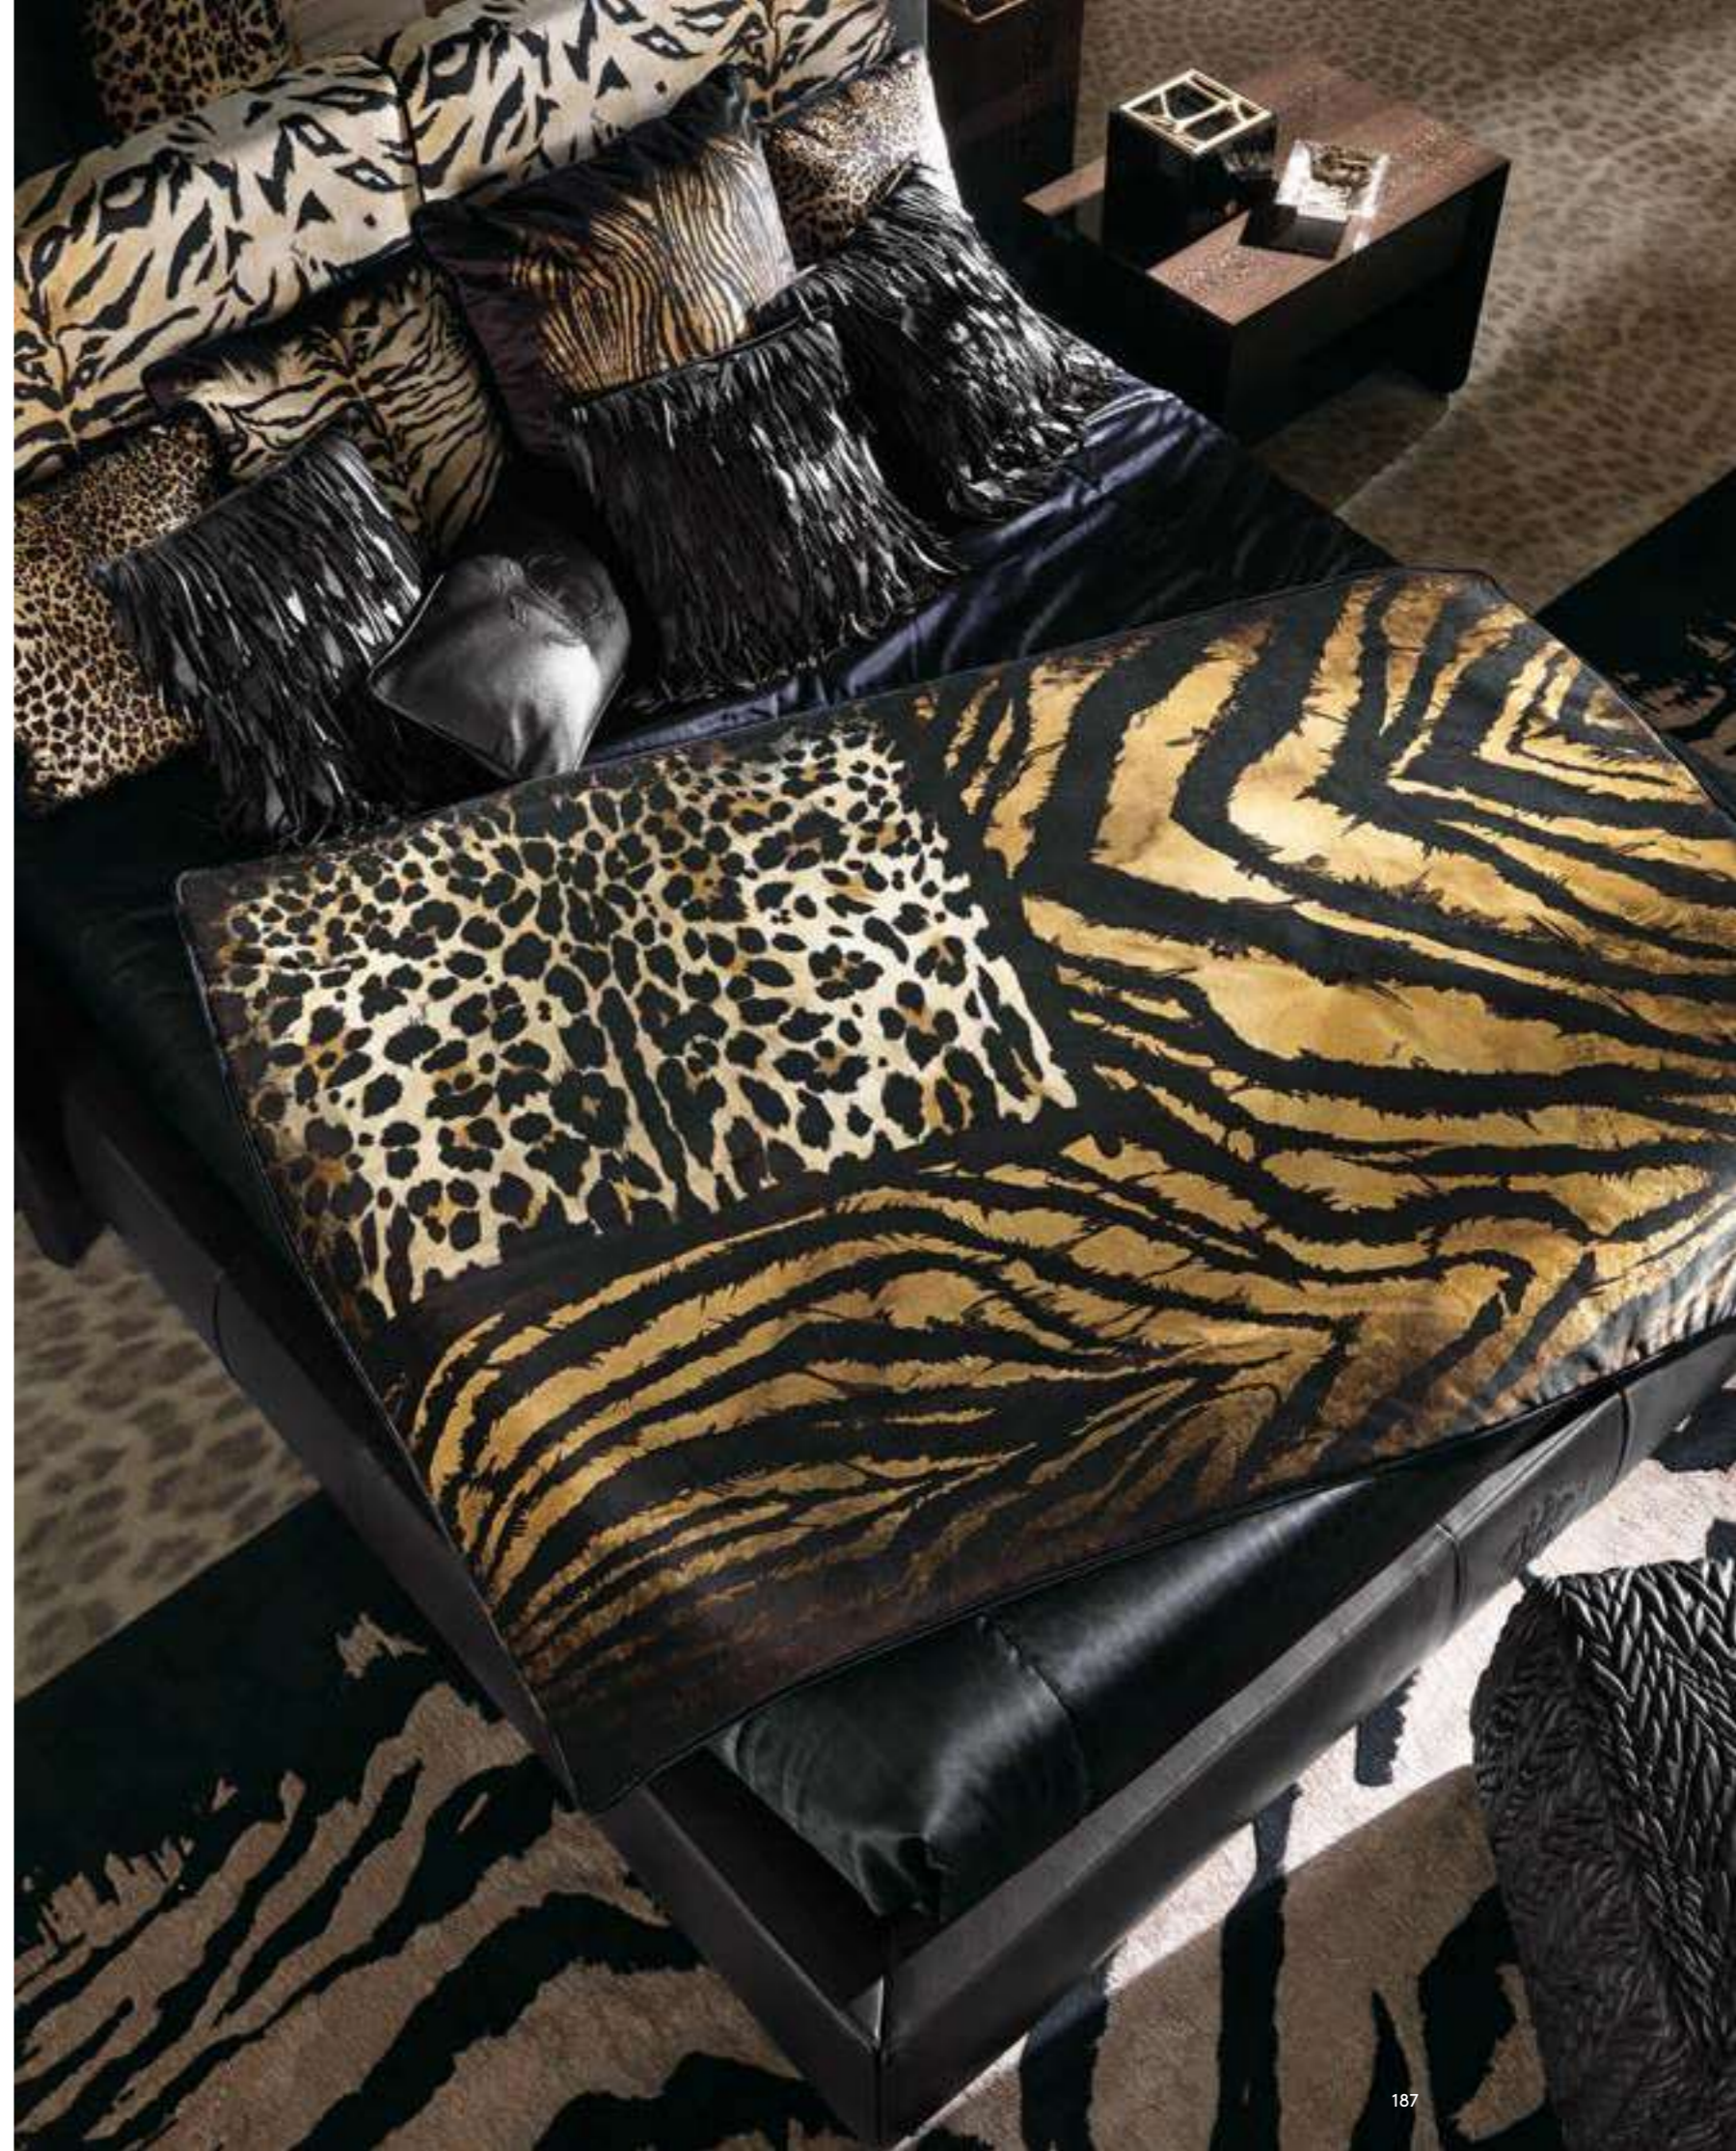

MORNE BED
MORNE NIGHT TABLE