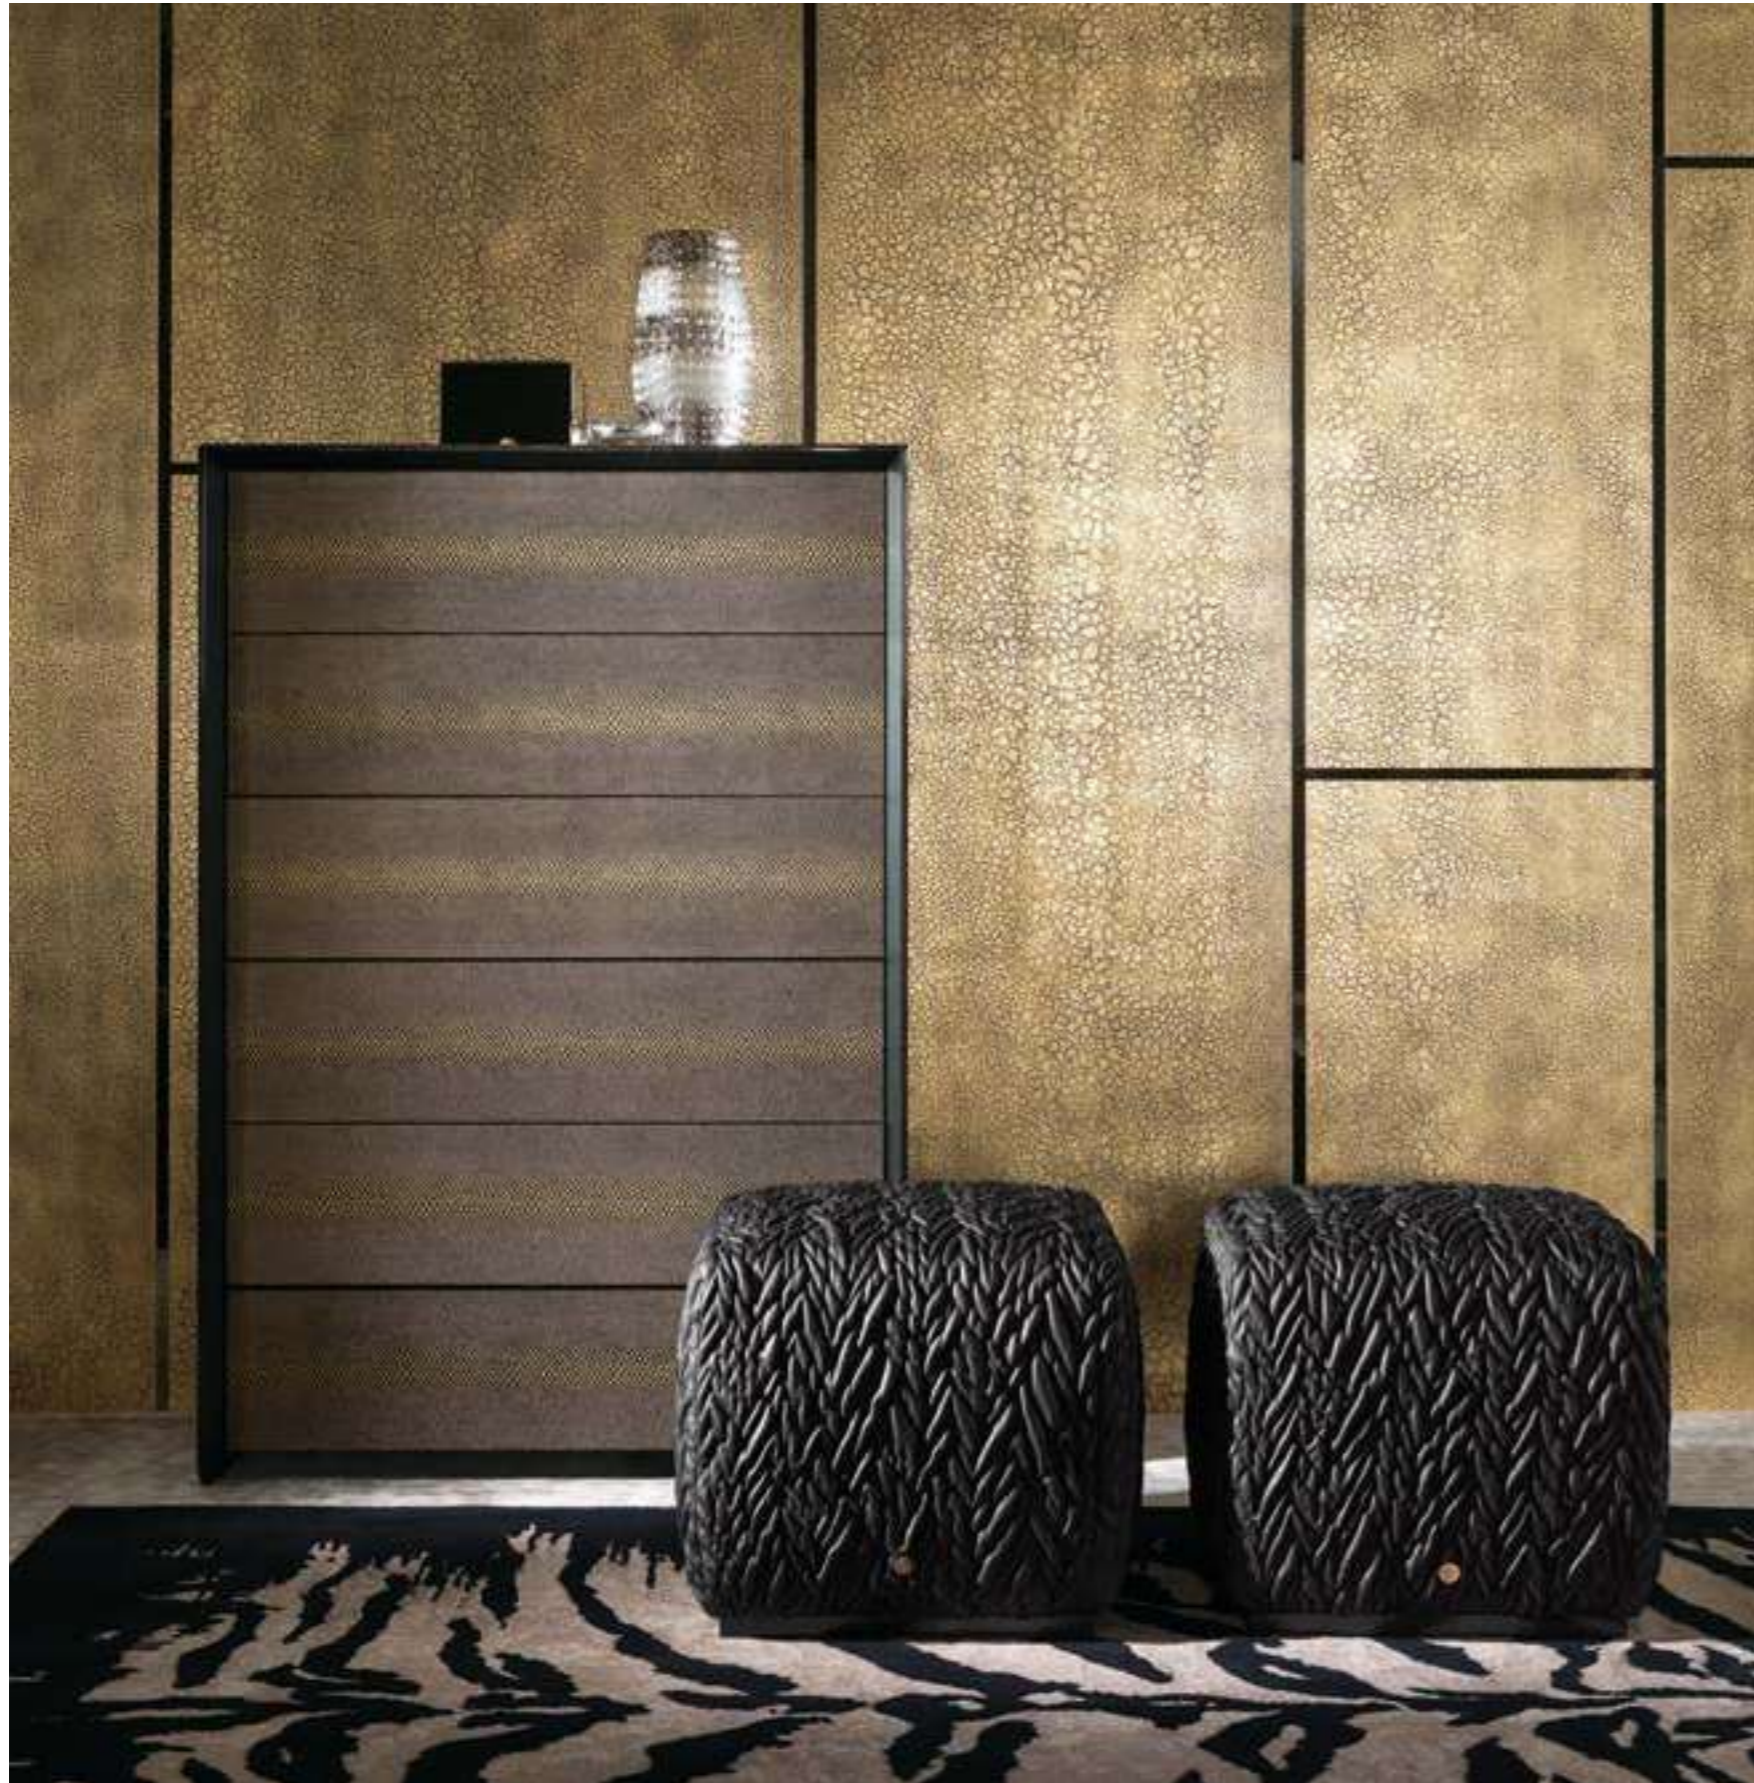

WADDI POUF
MORNE DRAWERS UNIT
MORNE NIGHT TABLE