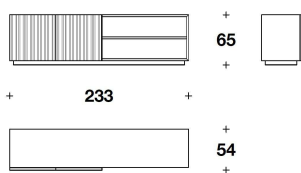

NUVOLA BASIC 234 OASI

NUVOLA BASIC 147 MORETTO

TRUSSARDI CASA
living / sideboards
DEVEN

TRUSSARDI
CASA

MBT (21E)
SIDEBOARD
172x54x65H. cm
67 2/3x21 1/3x25 2/3H. "

MBT (20E)
SIDEBOARD
233x54x65H. cm
91 2/3x21 1/3x25 2/3H. "