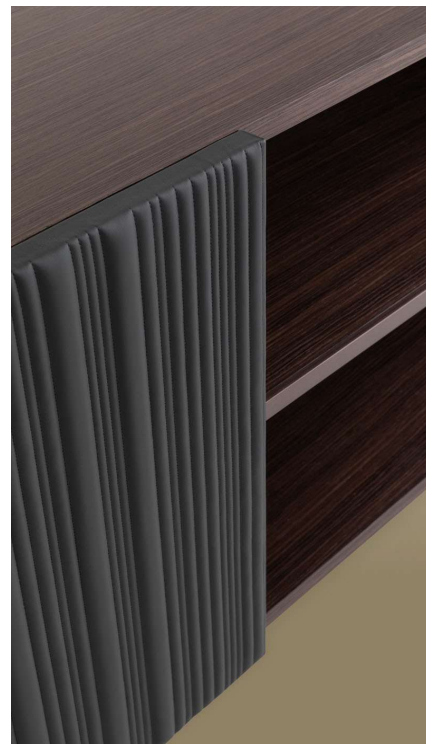

DESCRIZIONE TECNICA / TECHNICAL DESCRIPTION

STRUTTURA Legno impiallacciato palissandro Brazilian Rosewood, decori finitura smalto sabbato color bronzo. Interni e retro schienale impiallacciati coordinati

ANTE Legno rivestito in pelle Nuvola con trapuntatura Vertical (escluso pelli stampate). Interni laccati opachi, coordinati con la pelle

BASAMENTO Legno finitura smalto sabbato color bronzo

FRAME Wood veneered Brazilian Rosewood, details with Silk varnish bronze colour finishing. Coordinated veneered inside and back

SHUTTERS Wood covered with Nuvola leather, Vertical quilting (printed leather not included). Inside matt lacquered, coordinated with the leather

BASE Wood with Silk varnish bronze colour finishing

EXAMPLES OF RECOMMENDED LEATHER COVERS:

NUVOLA BASIC 234 OASI

NUVOLA BASIC 147 MORETTO