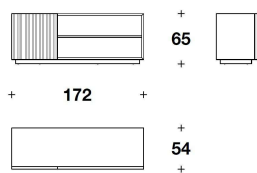

NUVOLA BASIC 234 OASI

NUVOLA BASIC 147 MORETTO

TRUSSARDI CASA
living / sideboards
DEVEN

TRUSSARDI
CASA

MBT (21E)
SIDEBOARD
172x54x65H. cm
67 2/3x21 1/3x25 2/3H. "

MBT (20E)
SIDEBOARD
233x54x65H. cm
91 2/3x21 1/3x25 2/3H. "