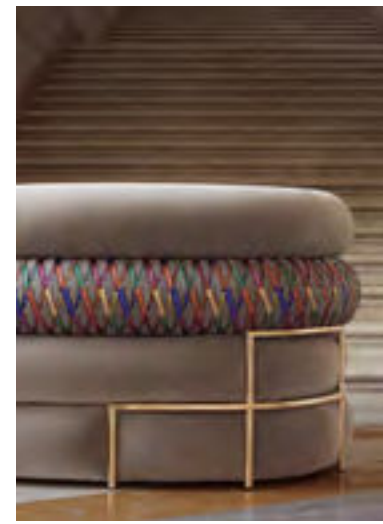

33

MEDUSA CAREZZA 3 SEATER SOFA

240 x 103 x H43/74 cm

ZPSD3VIR ZCOV0002 H 876 Z4069