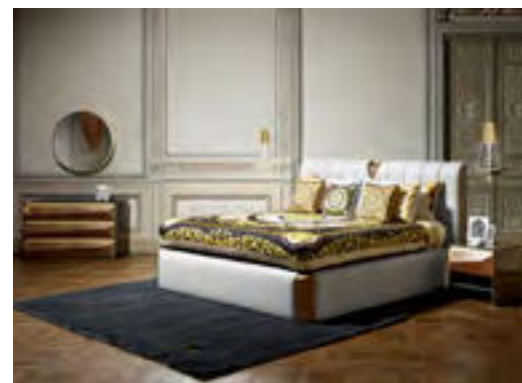

12/13

14

15

16/17

18/19

20

VIRTUS BED

210 x 232 x H60/127 cm (mattress 180 x 200 x h25 cm)

Grey Leather upholstered, internal wooden frame w/ Versace Logo Metal Barocco V gold finish insert on veneer wood insert Canaletto walnut finish

ZVIBEK00 ZPEL0012 H A00 Z002

VIRTUS BED SIDE TABLE

50 x 54 x H51 cm

ZVINT000 ZLGG0000 H A10 Z0000

VIRTUS CHEST OF DRAWER

120 x 54 x H75 cm

ZVIDW000 ZLGG0000 H A10 Z0000

VIRTUS MIRROR

Ø84 cm

Clear mirror w/ veneer wood insert Canaletto walnut finish. Gold galvanic metal frame. Versace Logo Metal Barocco V gold finish insert

ZVIMW00 ZMEGL000 H A25 Z0000

LOGOMANIA CARPET

330 x 300 cm

tufted-hand finish - 100% NZ WOOL

ZRU203002 ZWOMT027 Z1110

GVARDIAN CEILING LAMP

Ø22 x H52 cm

ZGVCD000 ZMEGL000 G ORT Z0000

VIRTUS BED

210 x 232 x H60/127 cm (mattress 180 x 200 x h25 cm)

Grey Leather upholstered, internal wooden frame w/ Versace Logo Metal Barocco V gold finish insert on veneer wood insert Canaletto walnut finish

ZVIBEK00 ZPEL0012 H A00 Z002

VIRTUS BED

210 x 232 x H60/127 cm (mattress 180 x 200 x h25 cm)

Grey Leather upholstered, internal wooden frame w/ Versace Logo Metal Barocco V gold finish insert on veneer wood insert Canaletto walnut finish

ZVIBEK00 ZPEL0012 H A00 Z002

RHAPSODY SOFA 3 SEATER

250 x 100 x H44/90 cm

Solid leather Milano with La Coupe Des Dieux tapestry fabric insert

ZRYD3000 ZPLM0017 H 631 Z7624

VIRTUS BOOKCASE

135 x 40 x H198 cm

Veneer Canaletto walnut wood finish structure. Wooden partition covered in gold leather w/ hammered finish. Versace wood Barocco V gold leaf finish

ZVIBK000 ZLGG0000 H A12 Z0000

SHADOV OCCASIONAL CHAIR

95 x 85 x H44/95 cm

ZSVD7VIR ZPEL0012 H A31 Z008

GOLD UNIQUE SIDE TABLE SMALL

Ø40 x H50 cm

Metal galvanic gold finish structure with medusa engraved

ZGUST500 ZME00000 H 101 Z0000

V WAVE TIGER CARPET

300 x 200 cm