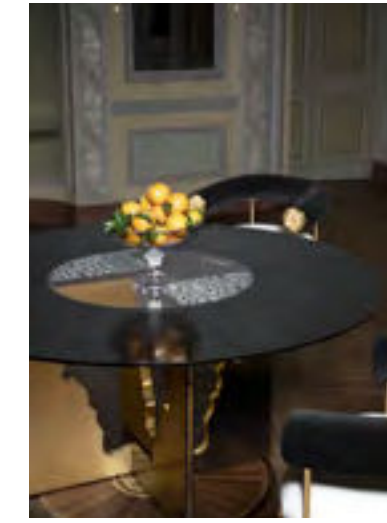

38

39

40

41

42

43

ECLIPSE COCKTAIL TABLE

Ø65 x H114 cm

Gold metal base and wooden top 4 gold Medusa inlayed
with gold finish & glass shelves inside

ZSCT0000 ZLGM0000 H 886 Z4800

ECLIPSE STOOL

51 x 55 x H82/125 cm

Gold metal legs w/ wooden seat

ZSVSLW00 ZLGM0000 H 812 Z4800

MEDUSA CAREZZA BAR CABINET

147 x 61 x H120 cm

Gold leaf wooden structure mirror
with gold finish & glass shelves inside

ZPSCBAR0 ZLGG0000 H 886 Z0000

ECLIPSE COCKTAIL TABLE

Ø65 x H114 cm

Gold metal base and wooden top 4 gold Medusa inlayed

ZSCT0000 ZLGM0000 H 886 Z4800

ECLIPSE STOOL

51 x 55 x H82/125 cm

Gold metal legs w/ wooden seat

ZSVSLW00 ZLGM0000 H 812 Z4800

THE MEDUSA COFFEE TABLE

152 x 77 x H30 cm

Elliptical metal gold structure w/ 3D Medusa
Calacatta Michelangelo marble top

ZTMCTM00 ZMAME000 H 603 Z0000

THE MEDUSA COFFEE TABLE

152 x 77 x H30 cm

Elliptical metal gold structure w/ 3D Medusa
Calacatta Michelangelo marble top

ZTMCTM00 ZMAME000 H 603 Z0000

MEDUSA CAREZZA DINING TABLE ROUND

Ø160 x H76 cm

Veneer cinder wood finish - glass top includes
etched Versace Logomania pattern insert
Base in veneer cinder wood finish
& gold leather w/hammered finish

ZPSDTR00 ZLGM0000 H A16 Z0000

MEDUSA CAREZZA DINING CHAIR

70 x 65 x H43/77 cm

Metal Galvanic gold finish structure upholstered
in white leather and black velvet
Armrest details: gold leather insert hammered effect
& 3D gold metal Versace Medusa

ZPSCHPV0 ZPEL0012 H A23 Z100

MEDUSA CAREZZA DINING TABLE ROUND

Ø160 x H76 cm

Veneer cinder wood finish - glass top includes
etched Versace Logomania pattern insert
Base in veneer cinder wood finish
& gold leather w/hammered finish

ZPSDTR00 ZLGM0000 H A16 Z0000

MEDUSA CAREZZA DINING CHAIR

70 x 65 x H43/77 cm