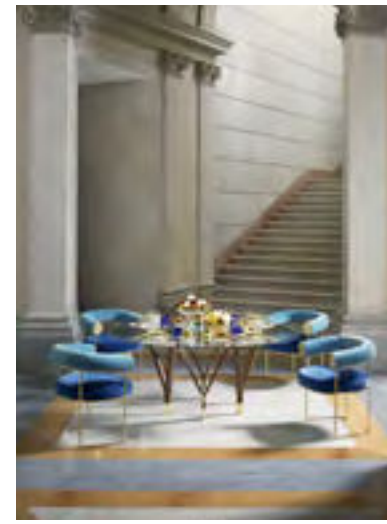

25

VIRTUS DINING TABLE
-
Ø180 x H75 cm
-
Solid wood structure w/ Canaletto walnut finish & extra clear glass top
3 x Versace Logo Metal Barocco V gold finish insert on legs
-
ZVIDTR00 ZGLL0000 H A04 Z0000

MEDUSA CAREZZA RUNWAY DINING CHAIR
-
70 x 65 x H43/77 cm
-
Metal Galvanic gold finish structure upholstered in sky blue and acqua green velvet
Armrest details: gold leather insert hammered effect & 3D gold metal Versace Medusa
-
ZPSCHRUN ZCOV0002 H 878 Z4002