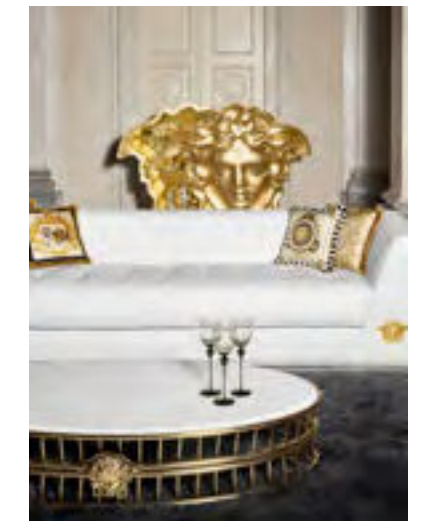

37

VIA GESÙ 3 SEATER SOFA

280 x 95 x H44/72 cm

Upholstered in White leather, beech wood internal frame. Gold stitching. 3D gold metal Versace Medusa

ZVGD3000 ZPEL0012 H 742 Z100

MEDUSA CAREZZA BAR CABINET

147 x 61 x H120 cm

Gold leaf wooden structure mirror with gold finish & glass shelves inside

ZPSCBAR0 ZLGG0000 H 886 Z0000

THE MEDUSA COFFEE TABLE

152 x 77 x H30 cm

Elliptical metal gold structure w/ 3D Medusa Calacatta Michelangelo marble top

ZTMCTM00 ZMAME000 H 603 Z0000

LOGOMANIA CARPET

330x300 cm

tufted-hand finish - 100% NZ WOOL

ZRU203002 ZWOMT027 Z1658