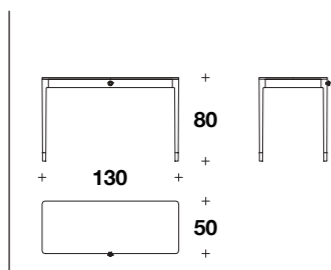

Lady Desk: **VTB (05)**

L: 130 (51 1/3")
D: 50 (19 3/4")
H: 80 (31 1/3")