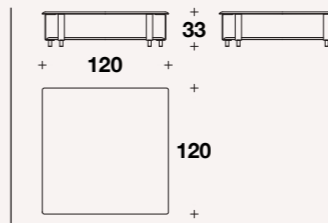

Coffee table: **VTC (05)**

L: 120 (47 1/3")
D: 120 (47 1/3")
H: 33 (13")