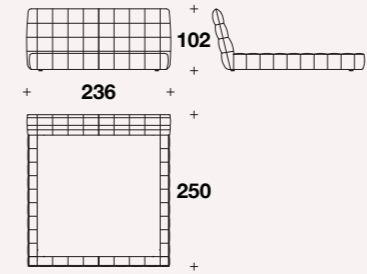

Bed for mattress 200x200
(78 2/3x78 2/3"): **NIO (LE7)**

L: 236 (93")
D: 250 (98 1/3")
H: 102 (40")
HB: 29 (11 2/4")