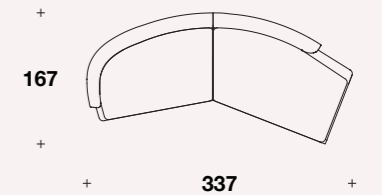

Right or left element:  
**JCK (EDX) - JCK (ESX)**

L: 193 (76")  
D: 122 (48")  
H: 65 (25 2/3")  
HS: 42 (16 2/4")

Element with right or left  
armrest: **JCK (EBDX) -  
JCK (EBSX)**

L: 160 (63")  
D: 137 (54")  
H: 65 (25 2/3")  
HS: 42 (16 2/4")

Drawing: right element

Drawing: right element

Right or left chaise longue:  
**JCK (CLD) - JCK (CLS)**

L: 111 (76")  
D: 168 (48")  
H: 65 (25 2/3")  
HS: 42 (16 2/4")

Drawing: right element

EXAMPLES OF SECTIONAL SOFA

Example 1: **JCK (EBSX) +  
JCK (EDX)**

L: 337 (132 2/3")  
D: 167 (65 2/3")  
H: 65 (25 2/3")  
HS: 42 (16 2/4")

Example 2: **JCK (ESX) +  
JCK (E1CN) + JCK (CLD)**

L: 370 (145 1/2")  
D: 204 (80 1/3")  
H: 65 (25 2/3")  
HS: 42 (16 2/4")