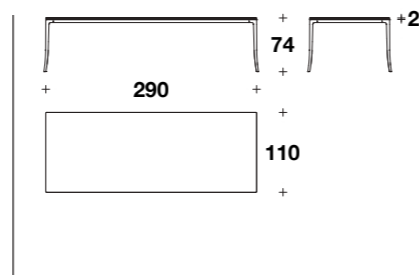

# STILETTO INTRECCIO OUTDOOR

Chair

Chair: **SDV (20)**

L: 73 (28 2/3")  
 D: 60 (23 2/3")  
 H: 81 (32")  
 HA: 64 (25 1/3")  
 HS: 51 (20")