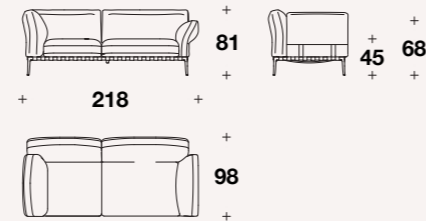

Corner element with right or left armrest: **HEO (ANGBD) - HEO (ANGS)**

L: 218 (85 2/3")
D: 98 (38 2/3")
H: 81 (32")
HA: 68 (26 2/3")
HS: 45 (17 3/4")