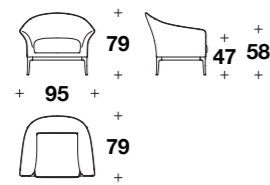

# GODDESS

Armchair

Armchair with swivel base:  
**NAT (POL)**

L: 90 (35 1/3")  
D: 75 (29 2/3")  
H: 68 (26 2/3")  
HS: 41 (16 1/4")

Armchair: **NAT (POL)**

L: 90 (35 1/3")  
D: 75 (29 2/3")  
H: 68 (26 2/3")  
HS: 41 (16 1/4")

# MEDUSA TRONO

Armchair

Armchair: **SOC (POL)**

L: 90 (35 1/3")  
D: 85 (33 1/3")  
H: 84 (33")  
HA: 57 (22 1/3")  
HS: 45 (17 3/4")

# STILETTO

Armchair

Armchair: **HEE (POL)**

L: 95 (37 1/3")  
 D: 79 (31")  
 H: 79 (31")  
 HA: 58 (23")  
 HS: 47 (18 2/4")