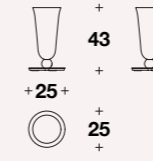

# GODDESS

Lighting

Table lamp: **VMP (09)**

L-D: Ø 25 (Ø 9 3/4")  
H: 43 (17")

Floor lamp: **VMP (06)**

L-D: Ø 25 (Ø 9 3/4")  
H: 79 (31")

Medium floor lamp: **VMP (07)**

L-D: Ø 25 (Ø 9 3/4")  
H: 123 (48 1/3")