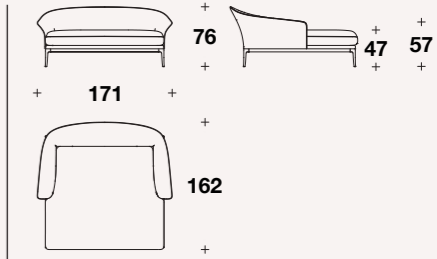

Drawing: right element

Love bed: **HEE (LB)**

L: 171 (67 1/3")
D: 162 (63 2/3")
H: 76 (30")
HA: 57 (22 1/3")
HS: 47 (18 2/4")