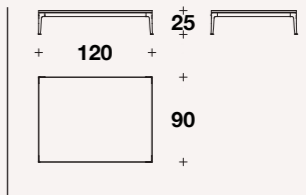

Low coffee table: **TCV (40)**

L: 120 (47 1/3")
D: 90 (35 1/3")
H: 25 (9 3/4")