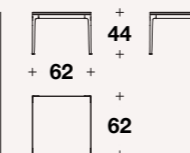

L: 120 (47 1/3")  
D: 120 (47 1/3")  
H: 25 (9 3/4")

Low coffee table: **VTC (12)**

L: 120 (47 1/3")  
D: 90 (35 1/3")  
H: 25 (9 3/4")

Coffee table: **VTC (13)**

L: 62 (24 1/3")  
D: 62 (24 1/3")  
H: 44 (17 1/4")