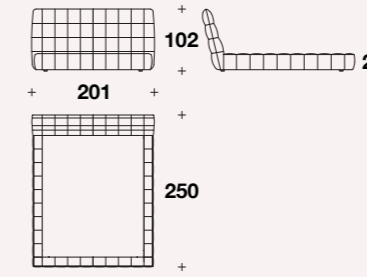

Bed for mattress 165x200
(65x78 2/3"): **NIO (LE1)**

L: 201 (79")
D: 250 (98 1/3")
H: 102 (40")
HB: 29 (11 2/4")