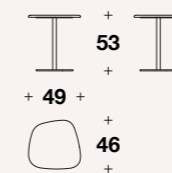

L: 49 (19 1/4")
D: 46 (18")
H: 53 (21")