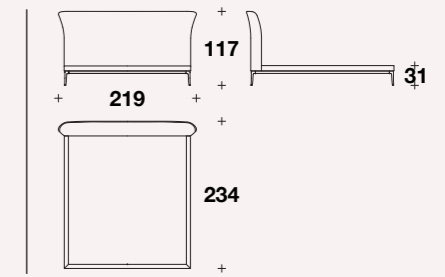

# STILETTO

Bed

Bed for mattress 165x200  
(65x78 2/3"): **HEE (LE1)**

L: 199 (78 1/3")  
D: 234 (92")  
H: 117 (46")  
HB: 31 (12 1/4")

Bed for mattress 185x200  
(73x78 2/3"): **HEE (LE2)**

L: 219 (86 1/3")  
D: 234 (92")  
H: 117 (46")  
HB: 31 (12 1/4")

Bed for mattress 200x200  
(78 2/3x78 2/3"): **HEE (LE7)**

L: 234 (92")  
D: 234 (92")  
H: 117 (46")  
HB: 31 (12 1/4")