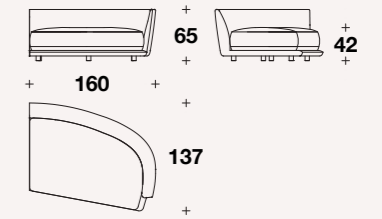

L: 417 (164")  
D: 331 (130 1/3")  
H: 71 (28")  
HS: 41 (16 1/4")

Ottoman: **NAT (POUP)**

L: 87 (34 1/3")  
D: 87 (34 1/3")  
H: 41 (16 1/4")

Big ottoman: **NAT (POUG)**

L: 160 (63")  
D: 87 (34 1/3")  
H: 41 (16 1/4")

Central element:  
**JCK (E1CN1)**

L: 130 (51 1/3")  
D: 111 (43 2/3")  
H: 65 (25 2/3")  
HS: 42 (16 2/4")

Curved central element:  
**JCK (E1CN)**

L: 126 (49 2/3")  
D: 116 (45 2/3")  
H: 65 (25 2/3")  
HS: 42 (16 2/4")

Right or left element:  
**JCK (EDX) - JCK (ESX)**

L: 193 (76")  
D: 122 (48")  
H: 65 (25 2/3")  
HS: 42 (16 2/4")

Element with right or left  
armrest: **JCK (EBDX) -  
JCK (EBSX)**

L: 160 (63")  
D: 137 (54")  
H: 65 (25 2/3")  
HS: 42 (16 2/4")