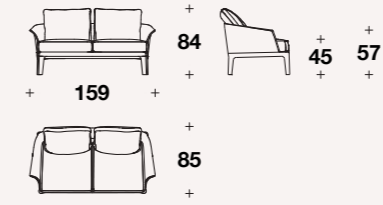

2 seater sofa: **SOC (D2)**

L: 159 (62 2/3")
D: 85 (33 1/3")
H: 84 (33")
HA: 57 (22 1/3")
HS: 45 (17 3/4")