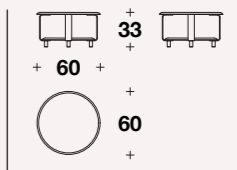

Round coffee table: **VTC (06)**

L-D: Ø 60 (Ø 23 2/3")
H: 33 (13")