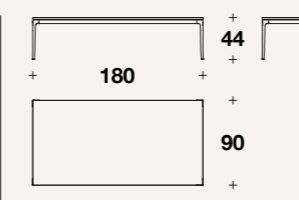

Coffee table: **VTC (17)**

L: 180 (71")
D: 90 (35 1/3")
H: 44 (17 1/4")