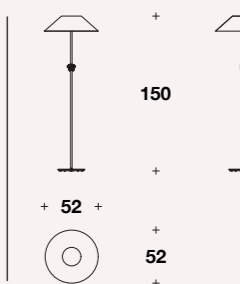

# GODDESS

Lighting

Table lamp: **VMP (09)**

L-D: Ø 25 (Ø 9 3/4")  
H: 43 (17")

Floor lamp: **VMP (06)**

L-D: Ø 25 (Ø 9 3/4")  
H: 79 (31")

Medium floor lamp: **VMP (07)**

L-D: Ø 25 (Ø 9 3/4")  
H: 123 (48 1/3")

High floor lamp: **VMP (08)**

L-D: Ø 25 (Ø 9 3/4")  
H: 167 (65 2/3")

Suspension: **VMP (10)**

L-D: Ø 40 (Ø 15 3/4")  
H: 41 (16 1/4")

Big suspension: **VMP (11)**

L: 88 (34 2/3")  
D: 83 (32 2/3")  
H: 88 (34 2/3")

# GODDESS MARBLE

Lighting

Table lamp: **VMP (35)**

L-D: Ø 19 (Ø 7 2/4")  
H: 43 (17")

Table lamp: **VMP (36)**

L-D: Ø 40 (Ø 15 3/4")  
H: 57 (22 1/3")

# NARCISSUS

Lighting

Table lamp: **VMP (03)**

L-D: Ø 37 (Ø 14 2/4")  
H: 50 (19 3/4")

Standing lamp: **VMP (01)**

L-D: Ø 52 (Ø 20 1/3")  
H: 150 (59")

High standing lamp: **VMP (02)**

L-D: Ø 52 (Ø 20 1/3")  
H: 180 (71")