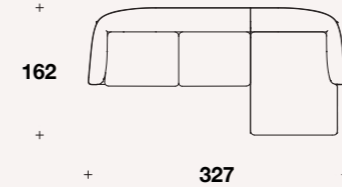

L: 206 (81")  
D: 100 (39 1/3")  
H: 76 (30")  
HA: 57 (22 1/3")  
HS: 47 (18 2/4")

Drawing: right element

Right or left chaise longue:  
**HEE (CLDB) - HEE (CLSB)**

L: 121 (47 2/3")  
D: 162 (63 2/3")  
H: 76 (30")  
HA: 57 (22 1/3")  
HS: 47 (18 2/4")

Drawing: right element

Love bed: **HEE (LB)**

L: 171 (67 1/3")  
D: 162 (63 2/3")  
H: 76 (30")  
HA: 57 (22 1/3")  
HS: 47 (18 2/4")

EXAMPLES OF SECTIONAL SOFA

Example 1: **HEE (E2SB) + HEE (CLDB)**

L: 327 (128 2/3")  
D: 162 (63 2/3")  
H: 76 (30")  
HA: 57 (22 1/3")  
HS: 47 (18 2/4")