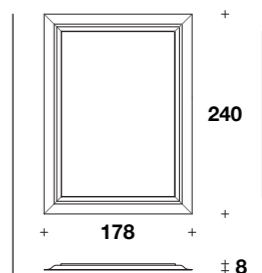

Rectangular mirror: **VSP (02)**

L: 178 (70")
D: 8 (3 1/4")
H: 240 (94 1/3")