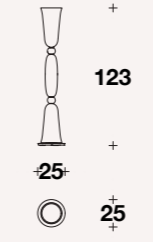

# GODDESS

Lighting

Table lamp: **VMP (09)**

L-D: Ø 25 (Ø 9 3/4")  
H: 43 (17")

Floor lamp: **VMP (06)**

L-D: Ø 25 (Ø 9 3/4")  
H: 79 (31")

Medium floor lamp: **VMP (07)**

L-D: Ø 25 (Ø 9 3/4")  
H: 123 (48 1/3")

High floor lamp: **VMP (08)**

L-D: Ø 25 (Ø 9 3/4")  
H: 167 (65 2/3")

Suspension: **VMP (10)**

L-D: Ø 40 (Ø 15 3/4")  
H: 41 (16 1/4")

Big suspension: **VMP (11)**

L: 88 (34 2/3")  
D: 83 (32 2/3")  
H: 88 (34 2/3")

# GODDESS MARBLE

Lighting

Table lamp: **VMP (35)**

L-D: Ø 19 (Ø 7 2/4")  
H: 43 (17")

Table lamp: **VMP (36)**

L-D: Ø 40 (Ø 15 3/4")  
H: 57 (22 1/3")