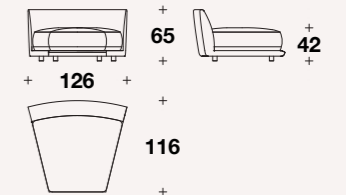

L: 417 (164")  
D: 331 (130 1/3")  
H: 71 (28")  
HS: 41 (16 1/4")

Ottoman: **NAT (POUP)**

L: 87 (34 1/3")  
D: 87 (34 1/3")  
H: 41 (16 1/4")

Big ottoman: **NAT (POUG)**

L: 160 (63")  
D: 87 (34 1/3")  
H: 41 (16 1/4")

# LA GRECA

Sofa

3 seater sofa: **JCK (D3)**

L: 220 (86 2/3")  
D: 111 (43 2/3")  
H: 65 (25 2/3")  
HS: 42 (16 2/4")

4 seater sofa: **JCK (D4)**

L: 266 (104 2/3")  
D: 122 (48")  
H: 65 (25 2/3")  
HS: 42 (16 2/4")

Central element:  
**JCK (E1CN1)**

L: 130 (51 1/3")  
D: 111 (43 2/3")  
H: 65 (25 2/3")  
HS: 42 (16 2/4")

Curved central element:  
**JCK (E1CN)**

L: 126 (49 2/3")  
D: 116 (45 2/3")  
H: 65 (25 2/3")  
HS: 42 (16 2/4")