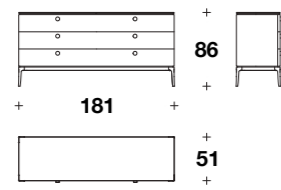

Chest of drawers: **VMB (12)**

L: 181 (71 1/3")
D: 51 (20")
H: 86 (34")