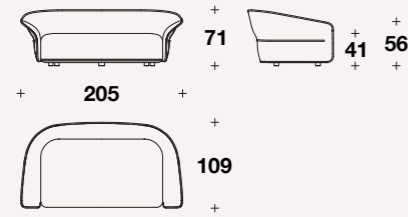

# AETERNITAS

Love bed

Love bed: **LVB (LB)**

L: 170 (67")  
D: 164 (64 2/3")  
H: 85 (33 1/3")  
HS: 46 (18")

# GODDESS

Sofa

EXAMPLES OF SECTIONAL SOFA

2 seater sofa: **NAT (D2)**

L: 205 (80 2/3")  
D: 109 (43")  
H: 71 (28")  
HS: 41 (16 1/4")

3 seater sofa: **NAT (D3)**

L: 245 (96 1/3")  
D: 109 (43")  
H: 71 (28")  
HS: 41 (16 1/4")