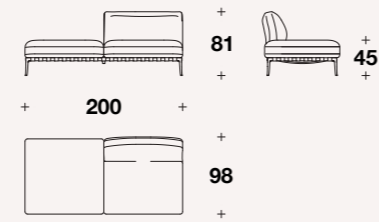

3 seater sofa: **HEO (D3)**

L: 225 (88 2/3")
D: 98 (38 2/3")
H: 81 (32")
HA: 68 (26 2/3")
HS: 45 (17 3/4")

Central element with right or left back: **HEO (ECND) - HEO (ECNS)**

L: 200 (78 2/3")
D: 98 (38 2/3")
H: 81 (32")
HS: 45 (17 3/4")

Bench: **HEO (PAN)**

L: 200 (78 2/3")
D: 94 (37")
H: 45 (17 3/4")

Sunbed: **HEO (LET)**

L: 87 (34 1/3")
D: 203 (80")
H: 41 (16 1/4")

EXAMPLES OF SECTIONAL SOFA

Central element: **HEO (EGCN)**

L: 200 (78 2/3")
D: 98 (38 2/3")
H: 81 (32")
HS: 45 (17 3/4")

Seat element with right or left armrest: **HEO (EGD) - HEO (EGS)**

L: 213 (84")
D: 98 (38 2/3")
H: 81 (32")
HA: 68 (26 2/3")
HS: 45 (17 3/4")

Love bed: **HEO (LB)**

L: 132 (52")
D: 132 (52")
H: 45 (17 3/4")

Example 1: **HEO (EGS) + HEO (CLD) + HEO (POU)**

L: 311 (122 1/3")
D: 207 (81 1/3")
H: 81 (32")
HS: 45 (17 3/4")

Right or left corner element: **HEO (ANGD) - HEO (ANGS)**

L: 205 (80 2/3")
D: 98 (38 2/3")
H: 81 (32")
HS: 45 (17 3/4")

Corner element with right or left armrest: **HEO (ANGBD) - HEO (ANGS)**

L: 218 (85 2/3")
D: 98 (38 2/3")
H: 81 (32")
HA: 68 (26 2/3")
HS: 45 (17 3/4")

Example 2: **HEO (ECND) + HEO (ANGBD)**

L: 296 (116 2/3")
D: 218 (85 2/3")
H: 81 (32")
HS: 45 (17 3/4")

Example 3: **HEO (ECNS) + HEO (ANGS) + HEO (DORD) + HEO (PAN)**

L: 310 (122")
D: 406 (160")
H: 81 (32")
HS: 45 (17 3/4")

Right or left corner element with right or left ottoman: **HEO (ANGPD) - HEO (ANGPS)**

L: 205 (80 2/3")
D: 98 (38 2/3")
H: 81 (32")
HS: 45 (17 3/4")

Right or left dormeuse: **HEO (DORD) - HEO (DORS)**

L: 212 (83 1/3")
D: 98 (38 2/3")
H: 81 (32")
HS: 45 (17 3/4")

Example 4: **HEO (CLS) + HEO (ANGPD)**

L: 304 (119 2/3")
D: 205 (80 2/3")
H: 81 (32")
HS: 45 (17 3/4")

Right or left chaise longue: **HEO (CLD) - HEO (CLS)**

L: 98 (38 2/3")
D: 207 (81 1/3")
H: 81 (32")
HA: 68 (26 2/3")
HS: 45 (17 3/4")

Ottoman: **HEO (POU)**

L: 94 (37")
D: 94 (37")
H: 45 (17 3/4")