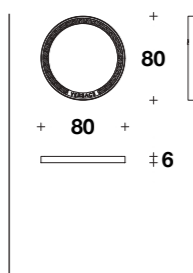

L: 80 (31 1/3")
D: 6 (2 6/16")
H: 80 (31 1/3")

Mirror: **VSP (04)**