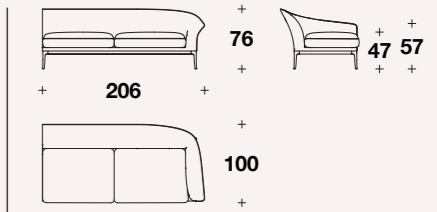

# STILETTO LOW

Sofa

2 seater sofa: **HEE (D2B)**

L: 171 (67 1/3")  
D: 100 (39 1/3")  
H: 76 (30")  
HA: 57 (22 1/3")  
HS: 47 (18 2/4")

3 seater sofa: **HEE (D3B)**

L: 216 (85")  
D: 100 (39 1/3")  
H: 76 (30")  
HA: 57 (22 1/3")  
HS: 47 (18 2/4")

Right or left element:  
**HEE (E2TD) - HEE (E2TS)**

L: 196 (77")  
D: 100 (39 1/3")  
H: 76 (30")  
HS: 47 (18 2/4")

Drawing: right element

2 seater element with  
right or left armrest:  
**HEE (E2DB) - HEE (E2SB)**

L: 206 (81")  
D: 100 (39 1/3")  
H: 76 (30")  
HA: 57 (22 1/3")  
HS: 47 (18 2/4")

Drawing: right element

Right or left chaise longue:  
**HEE (CLDB) - HEE (CLSB)**

L: 121 (47 2/3")  
D: 162 (63 2/3")  
H: 76 (30")  
HA: 57 (22 1/3")  
HS: 47 (18 2/4")