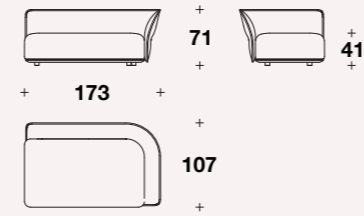

Right or left corner element: **NAT (ANGD) - NAT (ANGS)**

L: 173 (68")
D: 107 (42")
H: 71 (28")
HS: 41 (16 1/4")

Drawing: right element