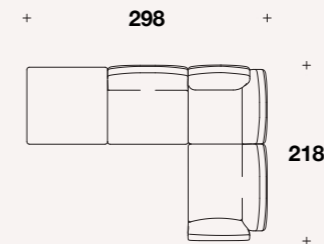

Example 2: **HEO (ECND) + HEO (ANGBD)**

L: 296 (116 2/3")
D: 218 (85 2/3")
H: 81 (32")
HS: 45 (17 3/4")