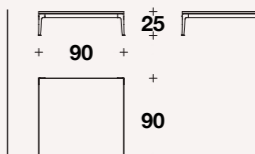

# STILETTO OUTDOOR

Coffee tables

Low coffee table: **VTC (09)**

L: 62 (24 1/3")  
D: 62 (24 1/3")  
H: 25 (9 3/4")

Low coffee table: **VTC (10)**

L: 90 (35 1/3")  
D: 90 (35 1/3")  
H: 25 (9 3/4")

Low coffee table: **VTC (11)**