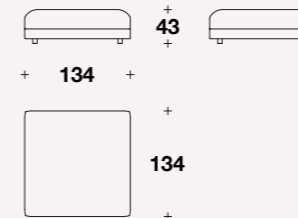

Medium ottoman: **MKL (POUP)**

L: 104 (41")  
D: 104 (41")  
H: 43 (17")

Big ottoman: **MKL (POUG)**

L: 149 (58 2/3")  
D: 89 (35")  
H: 43 (17")

Medium seater element  
with right or left armrest:  
**MKL (E1MD) - MKL (E1MS)**

L: 122 (48")  
D: 107 (42")  
H: 62 (24 1/3")  
HS: 43 (17")

Maxi seater element  
with right or left armrest:  
**MKL (E1XD) - MKL (E1XS)**

L: 167 (65 2/3")  
D: 107 (42")  
H: 62 (24 1/3")  
HS: 43 (17")

Maxi ottoman: **MKL (POUX)**

L: 134 (52 2/3")  
D: 134 (52 2/3")  
H: 43 (17")

Small table: **MKL (TAV80)**

L: 27 (10 3/4")  
D: 80 (31 1/3")  
H: 43 (17")

Drawing: right element

Drawing: right element

Central chaise longue:  
**MKL (CLC)**