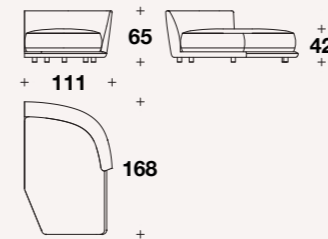

Right or left chaise longue:
JCK (CLD) - JCK (CLS)

L: 111 (76")
D: 168 (48")
H: 65 (25 2/3")
HS: 42 (16 2/4")