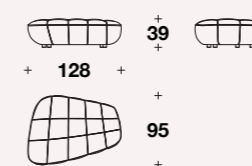

Big ottoman: **NIO (POUG)**

L: 128 (50 1/3")
D: 95 (37 1/3")
H: 39 (15 1/4")