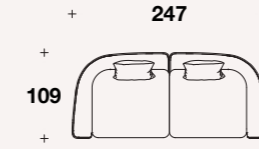

Example 1: **NAT (ESG) + NAT (EDG)**

L: 109 (43")
D: 247 (97 1/3")
H: 71 (28")
HS: 41 (16 1/4")