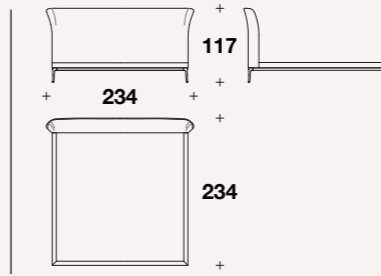

L: 238 (93 2/3")  
D: 223 (87 2/3")  
H: 116 (45 2/3")  
HB: 31 (12 1/4")

Bed for mattress 200x200  
(78 2/3x78 2/3"): **HE2 (LE7)**

L: 253 (99 2/3")  
D: 223 (87 2/3")  
H: 116 (45 2/3")  
HB: 31 (12 1/4")

# STILETTO

Bed

Bed for mattress 165x200  
(65x78 2/3"): **HEE (LE1)**

L: 199 (78 1/3")  
D: 234 (92")  
H: 117 (46")  
HB: 31 (12 1/4")

Bed for mattress 185x200  
(73x78 2/3"): **HEE (LE2)**

L: 219 (86 1/3")  
D: 234 (92")  
H: 117 (46")  
HB: 31 (12 1/4")

Bed for mattress 200x200  
(78 2/3x78 2/3"): **HEE (LE7)**

L: 234 (92")  
D: 234 (92")  
H: 117 (46")  
HB: 31 (12 1/4")