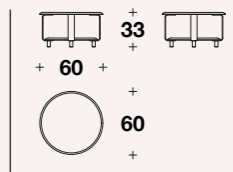

Round coffee table: **TCV (30)**

L-D: Ø 60 (Ø 23 2/3")
H: 33 (13")