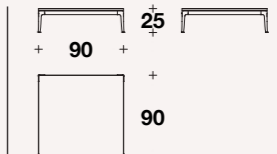

# STILETTO

Coffee tables

Low coffee table: **TCV (37)**

L: 62 (24 1/3")  
D: 62 (24 1/3")  
H: 25 (9 3/4")

Low coffee table: **TCV (38)**

L: 90 (35 1/3")  
D: 90 (35 1/3")  
H: 25 (9 3/4")

Low coffee table: **TCV (39)**