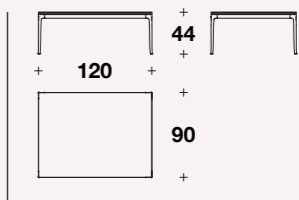

Coffee table: **VTC (14)**

L: 90 (35 1/3")  
D: 90 (35 1/3")  
H: 44 (17 1/4")

Coffee table: **VTC (15)**

L: 120 (47 1/3")  
D: 120 (47 1/3")  
H: 44 (17 1/4")

Coffee table: **VTC (16)**

L: 120 (47 1/3")  
D: 90 (35 1/3")  
H: 44 (17 1/4")