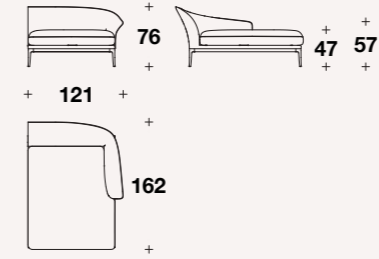

L: 94 (37")  
 D: 94 (37")  
 H: 47 (18 2/4")

Big ottoman: **HEE (POU1)**

L: 124 (48 2/3")  
 D: 124 (48 2/3")  
 H: 47 (18 2/4")

# STILETTO LOW

Sofa

2 seater sofa: **HEE (D2B)**

L: 171 (67 1/3")  
D: 100 (39 1/3")  
H: 76 (30")  
HA: 57 (22 1/3")  
HS: 47 (18 2/4")

3 seater sofa: **HEE (D3B)**

L: 216 (85")  
D: 100 (39 1/3")  
H: 76 (30")  
HA: 57 (22 1/3")  
HS: 47 (18 2/4")

Right or left element:  
**HEE (E2TD) - HEE (E2TS)**

L: 196 (77")  
D: 100 (39 1/3")  
H: 76 (30")  
HS: 47 (18 2/4")

Drawing: right element

2 seater element with  
right or left armrest:  
**HEE (E2DB) - HEE (E2SB)**

L: 206 (81")  
D: 100 (39 1/3")  
H: 76 (30")  
HA: 57 (22 1/3")  
HS: 47 (18 2/4")

Drawing: right element

Right or left chaise longue:  
**HEE (CLDB) - HEE (CLSB)**

L: 121 (47 2/3")  
D: 162 (63 2/3")  
H: 76 (30")  
HA: 57 (22 1/3")  
HS: 47 (18 2/4")