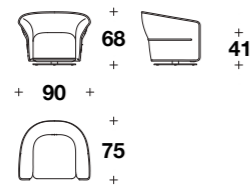

Example 4: **MKL (ECS) + MKL (ECM) + MKL (ANG) + MKL (ECM) + MKL (ECM) + MKL (POUP)**

L: 417 (164")  
D: 387 (152 1/2")  
H: 62 (24 1/3")  
HS: 43 (17")

# NARCISSUS

Ottoman

Ottoman: **VPO (01)**

L: 103 (40 2/3")  
D: 103 (40 2/3")  
H: 40 (15 3/4")

Big ottoman: **VPO (06)**

L: 123 (48 1/3")  
D: 123 (48 1/3")  
H: 42 (16 2/4")

# GODDESS

Armchair

Armchair with swivel base:  
**NAT (POL)**

L: 90 (35 1/3")  
D: 75 (29 2/3")  
H: 68 (26 2/3")  
HS: 41 (16 1/4")

Armchair: **NAT (POL)**

L: 90 (35 1/3")  
D: 75 (29 2/3")  
H: 68 (26 2/3")  
HS: 41 (16 1/4")