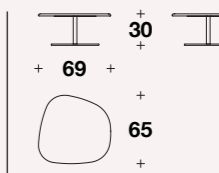

# STILETTO

Chair

Chair: **HEE (SED)**

L: 54 (21 1/3")  
D: 57 (22 1/3")  
H: 84 (33")  
HS: 50 (19 3/4")

Chair with armrests:  
**HEE (SEDB)**

L: 62 (24 1/3")  
D: 57 (22 1/3")  
H: 81 (32")  
HA: 63 (24 2/3")  
HS: 50 (19 3/4")

# ICONIC

Coffee and side tables

Side table: **TCV (33)**

L: 49 (19 1/4")  
D: 46 (18")  
H: 53 (21")

Coffee table: **TCV (34)**

L: 69 (27")  
D: 65 (25 2/3")  
H: 30 (11 3/4")

Coffee table: **TCV (35)**

L: 98 (38 2/3")  
D: 77 (30 1/3")  
H: 25 (9 3/4")