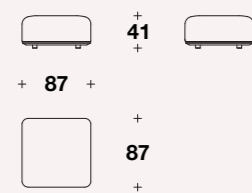

Ottoman: **NAT (POUP)**

L: 87 (34 1/3")
D: 87 (34 1/3")
H: 41 (16 1/4")