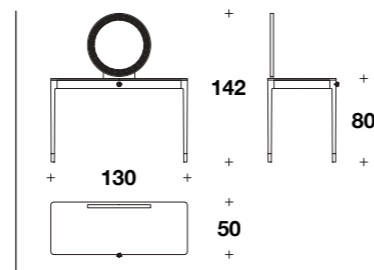

# MEDUSA CAREZZA

Side table/Bedside table

Side table: **TCV (17)**

L-D: Ø 50 (Ø 19 3/4")  
H: 50 (19 3/4")

# GRECA VANITY

Lady Desk

Lady Desk: **VTB (05)**

L: 130 (51 1/3")  
D: 50 (19 3/4")  
H: 80 (31 1/3")

Lady Desk with optional mirror: **VTB (05)**

L: 130 (51 1/3")  
D: 50 (19 3/4")  
H: 142 (56")

# GODDESS

Lighting

Table lamp: **VMP (09)**

L-D: Ø 25 (Ø 9 3/4")  
H: 43 (17")

Floor lamp: **VMP (06)**

L-D: Ø 25 (Ø 9 3/4")  
H: 79 (31")

Medium floor lamp: **VMP (07)**

L-D: Ø 25 (Ø 9 3/4")  
H: 123 (48 1/3")

High floor lamp: **VMP (08)**

L-D: Ø 25 (Ø 9 3/4")  
H: 167 (65 2/3")

Suspension: **VMP (10)**

L-D: Ø 40 (Ø 15 3/4")  
H: 41 (16 1/4")

Big suspension: **VMP (11)**

L: 88 (34 2/3")  
D: 83 (32 2/3")  
H: 88 (34 2/3")