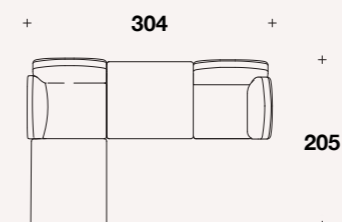

Example 4: **HEO (CLS) + HEO (ANGPD)**

L: 304 (119 2/3")
D: 205 (80 2/3")
H: 81 (32")
HS: 45 (17 3/4")