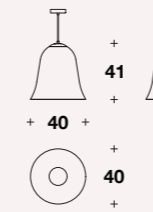

Suspension: **VMP (10)**

L-D: Ø 40 (Ø 15 3/4")
H: 41 (16 1/4")