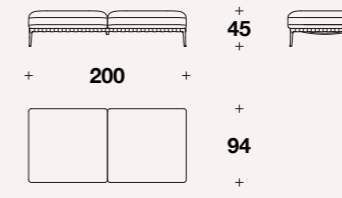

Bench: **HEO (PAN)**

L: 200 (78 2/3")
D: 94 (37")
H: 45 (17 3/4")