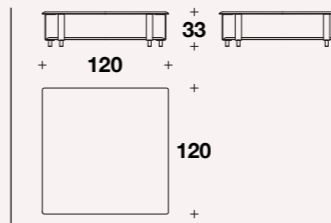

# LA GRECA

Coffee tables

Coffee table: **TCV (27)**

L: 90 (35 1/3")  
D: 90 (35 1/3")  
H: 33 (13")

Coffee table: **TCV (28)**

L: 120 (47 1/3")  
D: 90 (35 1/3")  
H: 33 (13")

Coffee table: **TCV (29)**

L: 120 (47 1/3")  
D: 120 (47 1/3")  
H: 33 (13")