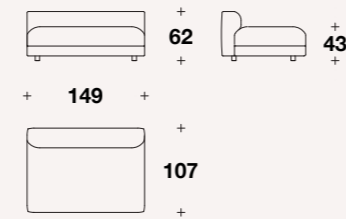

L: 128 (50 1/3")  
D: 95 (37 1/3")  
H: 39 (15 1/4")

Example 2: **HEE (E2TS) + HEE (CLDB)**

L: 317 (124 2/3")  
D: 162 (63 2/3")  
H: 76 (30")  
HA: 57 (22 1/3")  
HS: 47 (18 2/4")

Medium ottoman: **MKL (POUP)**

L: 104 (41")  
D: 104 (41")  
H: 43 (17")

Big ottoman: **MKL (POUG)**

L: 149 (58 2/3")  
D: 89 (35")  
H: 43 (17")

Medium seater element  
with right or left armrest:  
**MKL (E1MD) - MKL (E1MS)**

L: 122 (48")  
D: 107 (42")  
H: 62 (24 1/3")  
HS: 43 (17")

Maxi seater element  
with right or left armrest:  
**MKL (E1XD) - MKL (E1XS)**

L: 167 (65 2/3")  
D: 107 (42")  
H: 62 (24 1/3")  
HS: 43 (17")