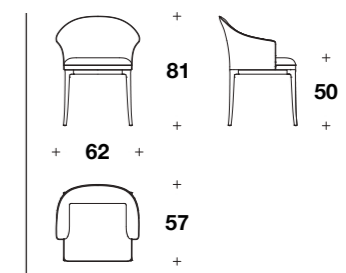

# STILETTO

Chair

Chair: **HEE (SED)**

L: 54 (21 1/3")  
D: 57 (22 1/3")  
H: 84 (33")  
HS: 50 (19 3/4")

Chair with armrests:  
**HEE (SEDB)**

L: 62 (24 1/3")  
D: 57 (22 1/3")  
H: 81 (32")  
HA: 63 (24 2/3")  
HS: 50 (19 3/4")

# ICONIC

Coffee and side tables

Side table: **TCV (33)**

L: 49 (19 1/4")  
D: 46 (18")  
H: 53 (21")

Coffee table: **TCV (34)**

L: 69 (27")  
D: 65 (25 2/3")  
H: 30 (11 3/4")

Coffee table: **TCV (35)**

L: 98 (38 2/3")  
D: 77 (30 1/3")  
H: 25 (9 3/4")