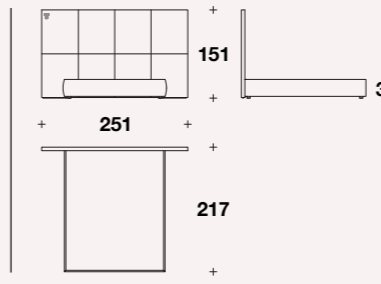

Bed for mattress 165x200 (65x78 2/3"): **SLE (LE1)**

L: 251 (98 2/3")
D: 217 (85 1/3")
H: 151 (59 1/3")
HB: 33 (13")

Bed for mattress 185x200 (73x78 2/3"): **SLE (LE2)**