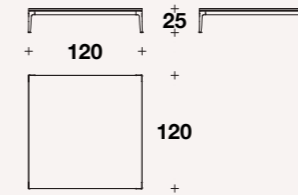

Low coffee table: **TCV (39)**

L: 120 (47 1/3")
D: 120 (47 1/3")
H: 25 (9 3/4")