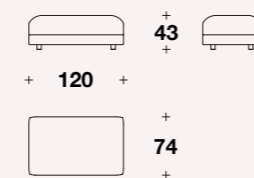

Curved element with right  
or left armrest: **MKL (ECD) - MKL (ECS)**

L: 178 (70")  
D: 172 (67 2/3")  
H: 62 (24 1/3")  
HS: 43 (17")

Drawing: right element

Small ottoman: **MKL (POU)**

L: 120 (47 1/3")  
D: 74 (29")  
H: 43 (17")

Example 4: **MKL (ECS) + MKL (ECM) + MKL (ANG) + MKL (ECM) + MKL (ECM) + MKL (POUP)**

L: 417 (164")  
D: 387 (152 1/2")  
H: 62 (24 1/3")  
HS: 43 (17")