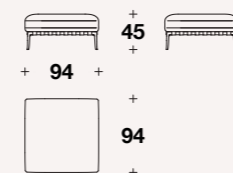

Ottoman: **HEO (POU)**

L: 94 (37")
D: 94 (37")
H: 45 (17 3/4")