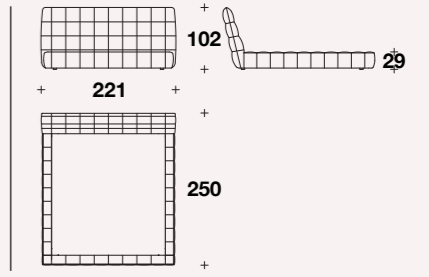

# LA MEDUSA

Bed

Bed for mattress 165x200  
(65x78 2/3"): **NIO (LE1)**

L: 201 (79")  
D: 250 (98 1/3")  
H: 102 (40")  
HB: 29 (11 2/4")

Bed for mattress 185x200  
(73x78 2/3"): **NIO (LE2)**

L: 221 (87")  
D: 250 (98 1/3")  
H: 102 (40")  
HB: 29 (11 2/4")