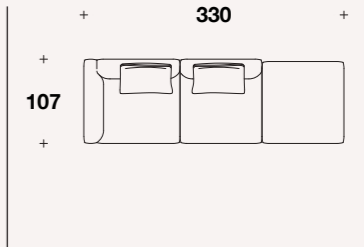

EXAMPLES OF SECTIONAL SOFA

Example 1: **MKL (E1MS) + MKL (ECM) + MKL (POUP)**

L: 330 (130")
D: 107 (42")
H: 62 (24 1/3")
HS: 43 (17")