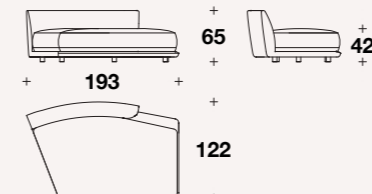

Central element:  
**JCK (E1CN1)**

L: 130 (51 1/3")  
D: 111 (43 2/3")  
H: 65 (25 2/3")  
HS: 42 (16 2/4")

Curved central element:  
**JCK (E1CN)**

L: 126 (49 2/3")  
D: 116 (45 2/3")  
H: 65 (25 2/3")  
HS: 42 (16 2/4")

Right or left element:  
**JCK (EDX) - JCK (ESX)**

L: 193 (76")  
D: 122 (48")  
H: 65 (25 2/3")  
HS: 42 (16 2/4")

Element with right or left  
armrest: **JCK (EBDX) -  
JCK (EBSX)**

L: 160 (63")  
D: 137 (54")  
H: 65 (25 2/3")  
HS: 42 (16 2/4")