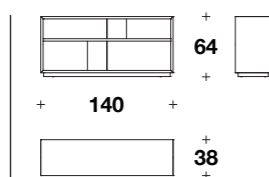

Low bookshelf: **VMB (11)**

L: 140 (55")
D: 38 (15")
H: 64 (25 1/3")