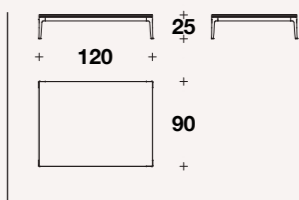

Low coffee table: **VTC (12)**

L: 120 (47 1/3")
D: 90 (35 1/3")
H: 25 (9 3/4")