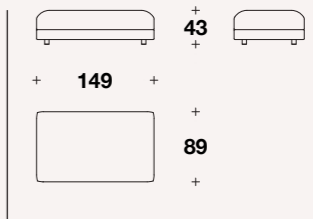

Example 2: **HEE (E2TS) + HEE (CLDB)**

L: 317 (124 2/3")  
D: 162 (63 2/3")  
H: 76 (30")  
HA: 57 (22 1/3")  
HS: 47 (18 2/4")

Medium ottoman: **MKL (POUP)**

L: 104 (41")  
D: 104 (41")  
H: 43 (17")

Big ottoman: **MKL (POUG)**

L: 149 (58 2/3")  
D: 89 (35")  
H: 43 (17")

Medium seater element  
with right or left armrest:  
**MKL (E1MD) - MKL (E1MS)**

L: 122 (48")  
D: 107 (42")  
H: 62 (24 1/3")  
HS: 43 (17")

Maxi seater element  
with right or left armrest:  
**MKL (E1XD) - MKL (E1XS)**

L: 167 (65 2/3")  
D: 107 (42")  
H: 62 (24 1/3")  
HS: 43 (17")