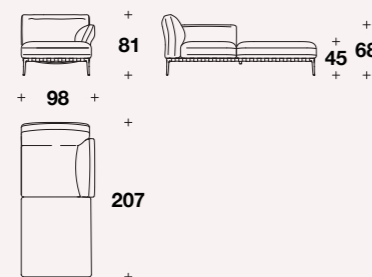

L: 212 (83 1/3")  
D: 98 (38 2/3")  
H: 81 (32")  
HS: 45 (17 3/4")

Example 4: **HEO (CLS) + HEO (ANGPD)**

L: 304 (119 2/3")  
D: 205 (80 2/3")  
H: 81 (32")  
HS: 45 (17 3/4")

Right or left chaise longue: **HEO (CLD) - HEO (CLS)**

L: 98 (38 2/3")  
D: 207 (81 1/3")  
H: 81 (32")  
HA: 68 (26 2/3")  
HS: 45 (17 3/4")

Ottoman: **HEO (POU)**

L: 94 (37")  
D: 94 (37")  
H: 45 (17 3/4")