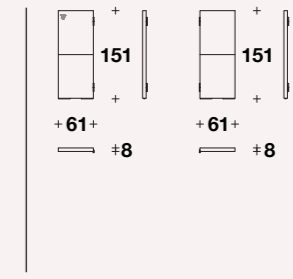

Headboard lateral sides: **SLE (SPO)**

L: 61 (24 3/4")
D: 81 (3 1/4")
H: 151 (59 1/3")