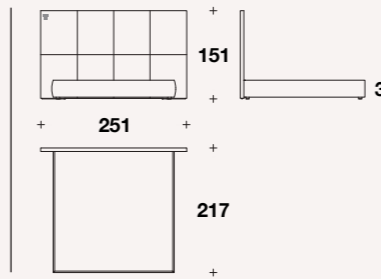

Bed for mattress 200x200  
(78 2/3x78 2/3"): **HEE (LE7)**

L: 234 (92")  
D: 234 (92")  
H: 117 (46")  
HB: 31 (12 1/4")

# V-KING

Bed

Bed for mattress 165x200 (65x78 2/3"): **SLE (LE1)**

L: 251 (98 2/3")  
D: 217 (85 1/3")  
H: 151 (59 1/3")  
HB: 33 (13")

Bed for mattress 185x200 (73x78 2/3"): **SLE (LE2)**

L: 251 (98 2/3")  
D: 217 (85 1/3")  
H: 151 (59 1/3")  
HB: 33 (13")

Bed for mattress 200x200 (78 2/3x78 2/3"): **SLE (LE7)**

L: 251 (98 2/3")  
D: 217 (85 1/3")  
H: 151 (59 1/3")  
HB: 33 (13")

Headboard lateral sides: **SLE (SPO)**

L: 61 (24 3/4")  
D: 81 (3 1/4")  
H: 151 (59 1/3")