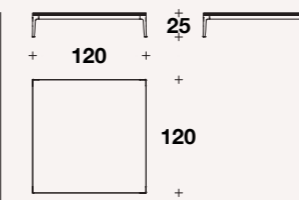

Low coffee table: **VTC (11)**

L: 120 (47 1/3")
D: 120 (47 1/3")
H: 25 (9 3/4")