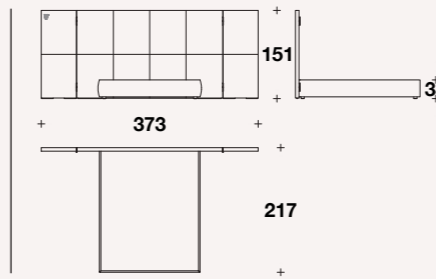

Bed for mattress 165x200 (65x78 2/3") w/ lateral sides: **SLE (LE1) + SLE (SPO)**

L: 373 (147")
D: 217 (85 1/3")
H: 151 (59 1/3")
HB: 33 (13")

Bed for mattress 185x200 (73x78 2/3") w/ lateral sides: **SLE (LE2) + SLE (SPO)**

L: 373 (147")
D: 217 (85 1/3")
H: 151 (59 1/3")
HB: 33 (13")