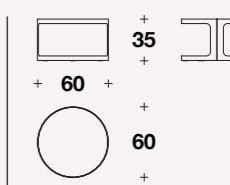

# MEDALLION

Coffee and side tables

Side table: **TCV (07)**

L-D: Ø 45 (Ø 17 3/4")  
H: 49 (19 1/4")

Coffee table: **TCV (04)**

L-D: Ø 60 (Ø 23 2/3")  
H: 35 (13 3/4")

Medium coffee table: **TCV (05)**

L-D: Ø 90 (Ø 35 1/3")  
H: 29 (11 2/4")