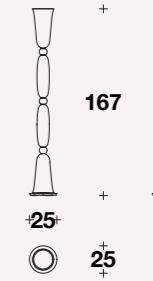

# GODDESS

Lighting

Table lamp: **VMP (09)**

L-D: Ø 25 (Ø 9 3/4")  
H: 43 (17")

Floor lamp: **VMP (06)**

L-D: Ø 25 (Ø 9 3/4")  
H: 79 (31")

Medium floor lamp: **VMP (07)**

L-D: Ø 25 (Ø 9 3/4")  
H: 123 (48 1/3")

High floor lamp: **VMP (08)**

L-D: Ø 25 (Ø 9 3/4")  
H: 167 (65 2/3")

Suspension: **VMP (10)**

L-D: Ø 40 (Ø 15 3/4")  
H: 41 (16 1/4")

Big suspension: **VMP (11)**

L: 88 (34 2/3")  
D: 83 (32 2/3")  
H: 88 (34 2/3")

# GODDESS MARBLE

Lighting

Table lamp: **VMP (35)**

L-D: Ø 19 (Ø 7 2/4")  
H: 43 (17")

Table lamp: **VMP (36)**

L-D: Ø 40 (Ø 15 3/4")  
H: 57 (22 1/3")