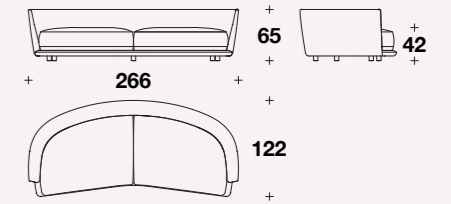

L: 417 (164")  
D: 331 (130 1/3")  
H: 71 (28")  
HS: 41 (16 1/4")

Ottoman: **NAT (POUP)**

L: 87 (34 1/3")  
D: 87 (34 1/3")  
H: 41 (16 1/4")

Big ottoman: **NAT (POUG)**

L: 160 (63")  
D: 87 (34 1/3")  
H: 41 (16 1/4")

# LA GRECA

Sofa

3 seater sofa: **JCK (D3)**

L: 220 (86 2/3")  
D: 111 (43 2/3")  
H: 65 (25 2/3")  
HS: 42 (16 2/4")

4 seater sofa: **JCK (D4)**

L: 266 (104 2/3")  
D: 122 (48")  
H: 65 (25 2/3")  
HS: 42 (16 2/4")

Central element:  
**JCK (E1CN1)**

L: 130 (51 1/3")  
D: 111 (43 2/3")  
H: 65 (25 2/3")  
HS: 42 (16 2/4")

Curved central element:  
**JCK (E1CN)**

L: 126 (49 2/3")  
D: 116 (45 2/3")  
H: 65 (25 2/3")  
HS: 42 (16 2/4")