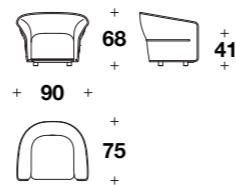

# NARCISSUS

Ottoman

Ottoman: **VPO (01)**

L: 103 (40 2/3")  
D: 103 (40 2/3")  
H: 40 (15 3/4")

Big ottoman: **VPO (06)**

L: 123 (48 1/3")  
D: 123 (48 1/3")  
H: 42 (16 2/4")

# GODDESS

Armchair

Armchair with swivel base:  
**NAT (POL)**

L: 90 (35 1/3")  
D: 75 (29 2/3")  
H: 68 (26 2/3")  
HS: 41 (16 1/4")

Armchair: **NAT (POL)**

L: 90 (35 1/3")  
D: 75 (29 2/3")  
H: 68 (26 2/3")  
HS: 41 (16 1/4")