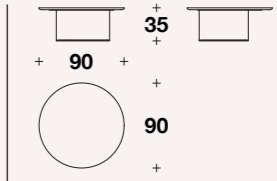

# V-MARBLE

Coffee tables

Coffee table: **TCV (03)**

L-D: Ø 60 (Ø 23 2/3")  
H: 40 (15 3/4")

Coffee table: **TCV (01)**

L-D: Ø 90 (Ø 35 1/3")  
H: 35 (13 3/4")

Big coffee table: **TCV (02)**

L-D: Ø 120 (Ø 47 1/3")  
H: 30 (11 3/4")