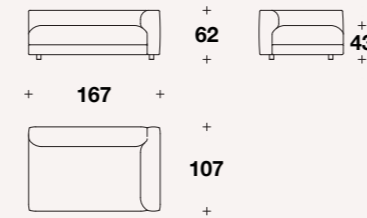

Medium ottoman: **MKL (POUP)**

L: 104 (41")  
D: 104 (41")  
H: 43 (17")

Big ottoman: **MKL (POUG)**

L: 149 (58 2/3")  
D: 89 (35")  
H: 43 (17")

Medium seater element  
with right or left armrest:  
**MKL (E1MD) - MKL (E1MS)**

L: 122 (48")  
D: 107 (42")  
H: 62 (24 1/3")  
HS: 43 (17")

Maxi seater element  
with right or left armrest:  
**MKL (E1XD) - MKL (E1XS)**

L: 167 (65 2/3")  
D: 107 (42")  
H: 62 (24 1/3")  
HS: 43 (17")