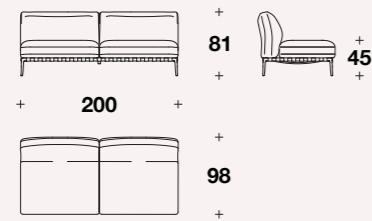

EXAMPLES OF SECTIONAL SOFA

Central element: **HEO (EGCN)**

L: 200 (78 2/3")
D: 98 (38 2/3")
H: 81 (32")
HS: 45 (17 3/4")