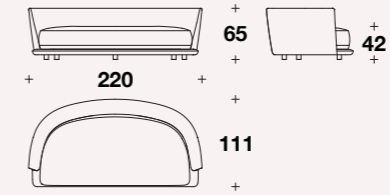

L: 417 (164")  
D: 331 (130 1/3")  
H: 71 (28")  
HS: 41 (16 1/4")

Ottoman: **NAT (POUP)**

L: 87 (34 1/3")  
D: 87 (34 1/3")  
H: 41 (16 1/4")

Big ottoman: **NAT (POUG)**

L: 160 (63")  
D: 87 (34 1/3")  
H: 41 (16 1/4")

# LA GRECA

Sofa

3 seater sofa: **JCK (D3)**

L: 220 (86 2/3")  
D: 111 (43 2/3")  
H: 65 (25 2/3")  
HS: 42 (16 2/4")

4 seater sofa: **JCK (D4)**

L: 266 (104 2/3")  
D: 122 (48")  
H: 65 (25 2/3")  
HS: 42 (16 2/4")

Central element:  
**JCK (E1CN1)**

L: 130 (51 1/3")  
D: 111 (43 2/3")  
H: 65 (25 2/3")  
HS: 42 (16 2/4")

Curved central element:  
**JCK (E1CN)**

L: 126 (49 2/3")  
D: 116 (45 2/3")  
H: 65 (25 2/3")  
HS: 42 (16 2/4")