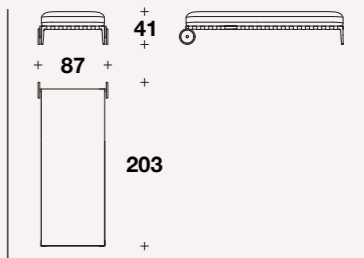

L: 200 (78 2/3")  
D: 98 (38 2/3")  
H: 81 (32")  
HS: 45 (17 3/4")

Bench: **HEO (PAN)**

L: 200 (78 2/3")  
D: 94 (37")  
H: 45 (17 3/4")

Sunbed: **HEO (LET)**

L: 87 (34 1/3")  
D: 203 (80")  
H: 41 (16 1/4")