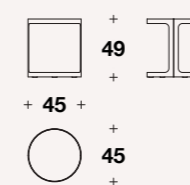

# MEDALLION

Coffee and side tables

Side table: **TCV (07)**

L-D: Ø 45 (Ø 17 3/4")  
H: 49 (19 1/4")

Coffee table: **TCV (04)**

L-D: Ø 60 (Ø 23 2/3")  
H: 35 (13 3/4")

Medium coffee table: **TCV (05)**

L-D: Ø 90 (Ø 35 1/3")  
H: 29 (11 2/4")