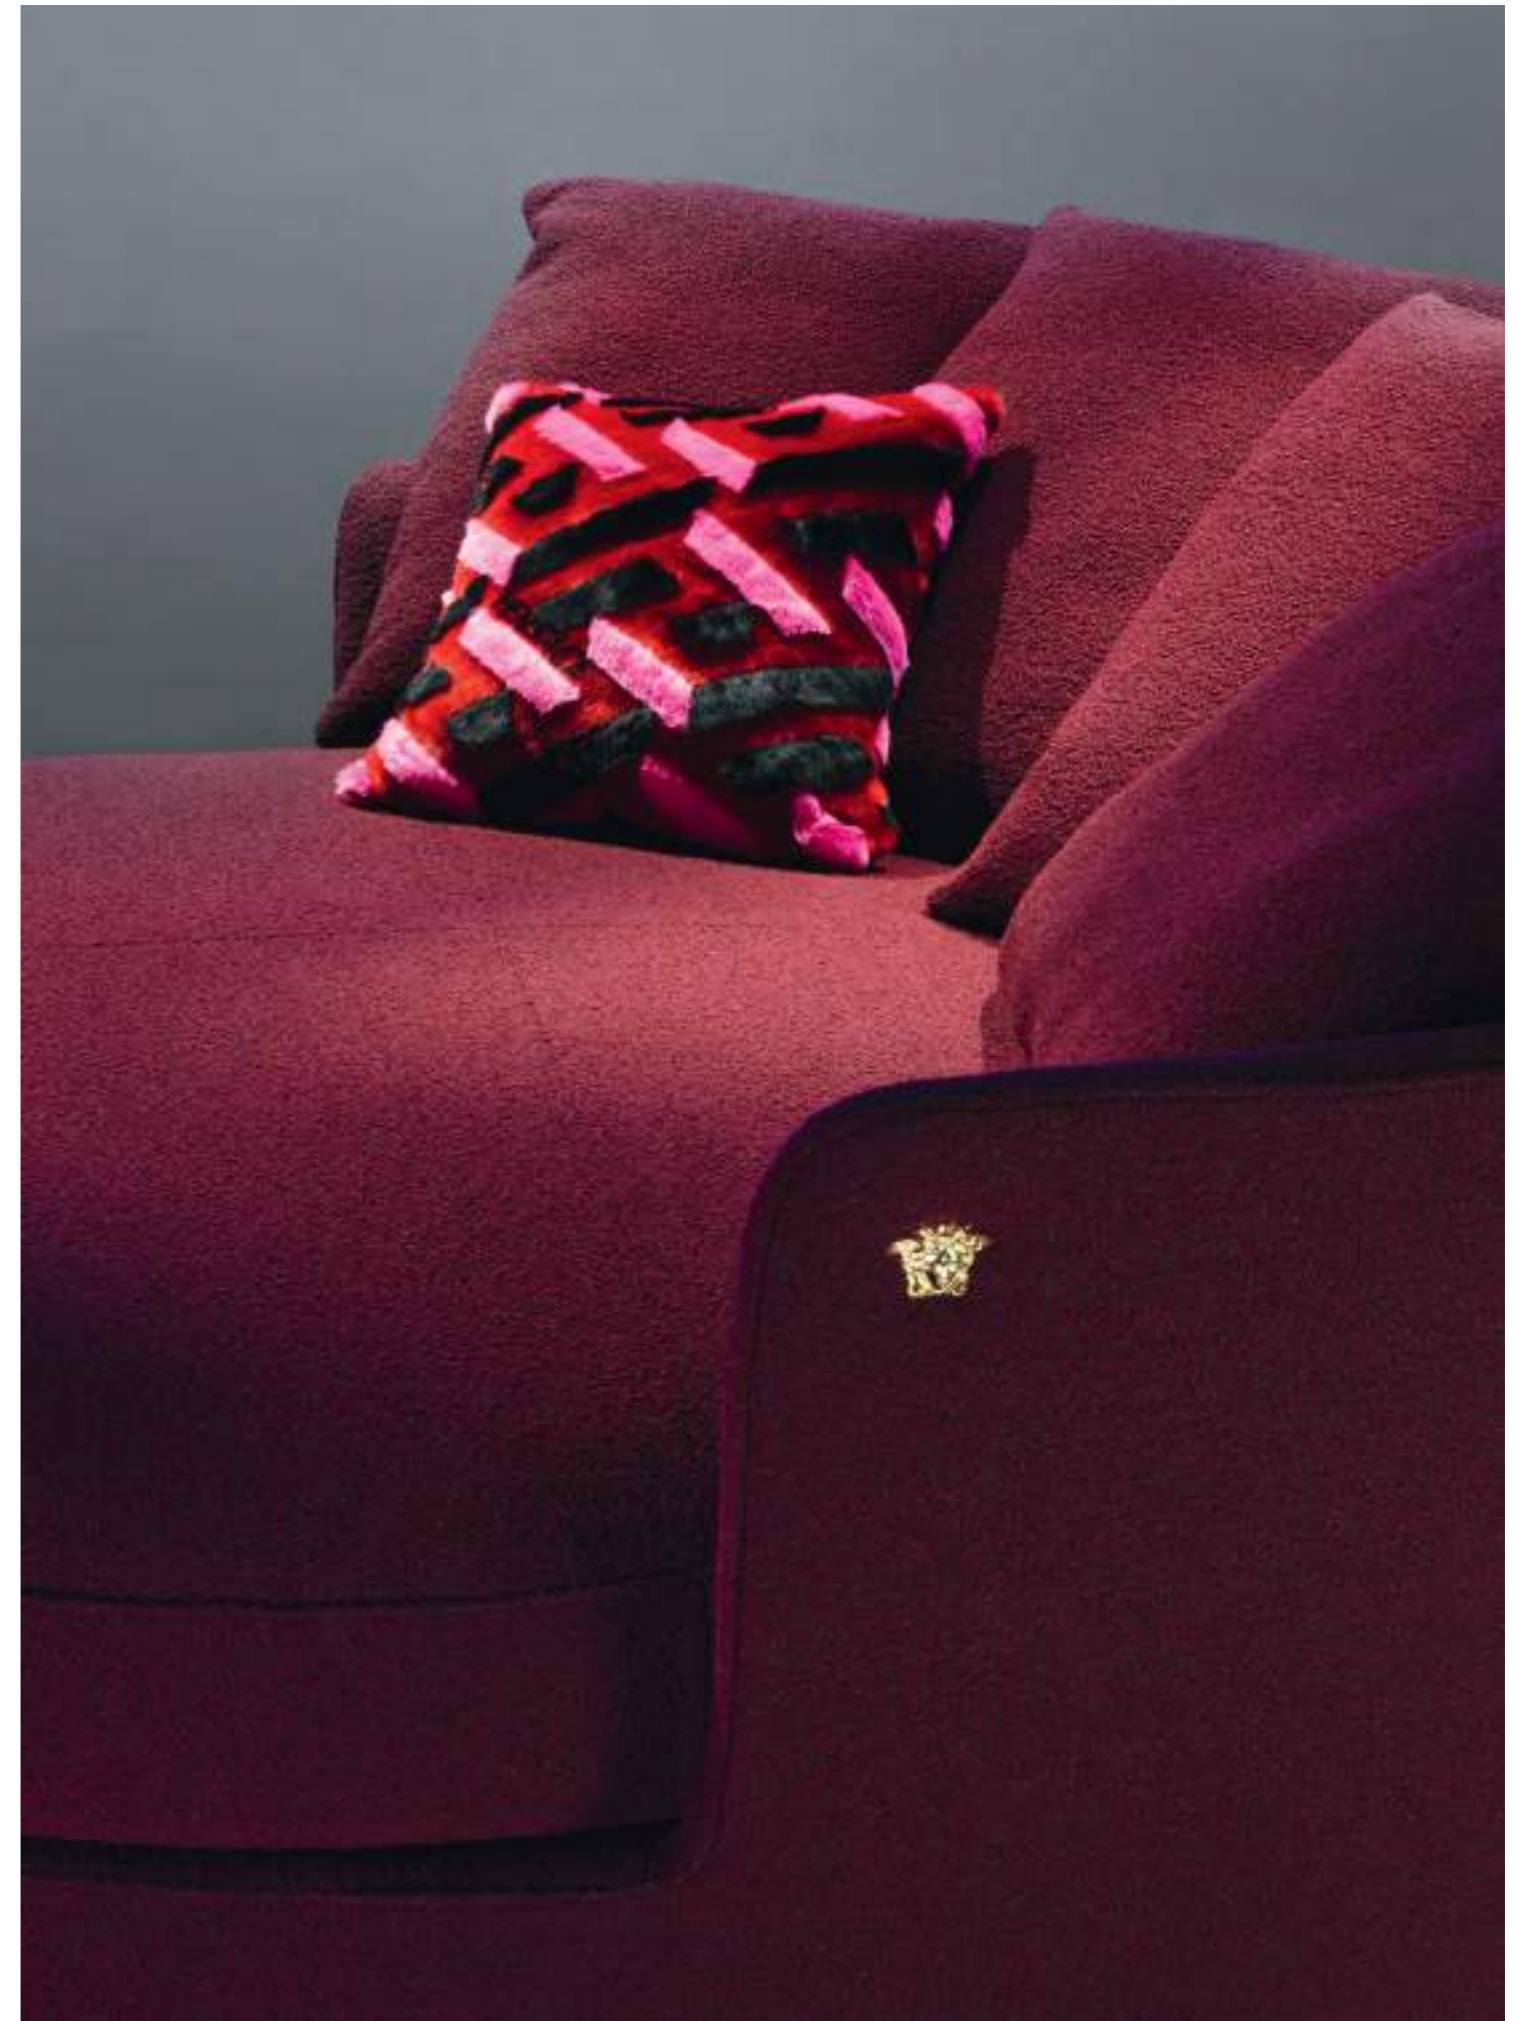

Aeternitas love bed

Page alongside: **Aeternitas** love bed, **Goddess** sectional sofa, **La Greca** coffee tables, **Gold Unique** side table, **Murano Atelier Silhouette** vases