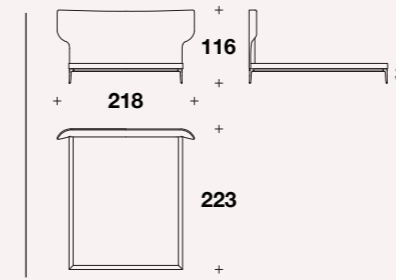

# LA MEDUSA

Bed

Bed for mattress 165x200  
(65x78 2/3"): **NIO (LE1)**

L: 201 (79")  
D: 250 (98 1/3")  
H: 102 (40")  
HB: 29 (11 2/4")

Bed for mattress 185x200  
(73x78 2/3"): **NIO (LE2)**

L: 221 (87")  
D: 250 (98 1/3")  
H: 102 (40")  
HB: 29 (11 2/4")

Bed for mattress 200x200  
(78 2/3x78 2/3"): **NIO (LE7)**

L: 236 (93")  
D: 250 (98 1/3")  
H: 102 (40")  
HB: 29 (11 2/4")

# STILETTO 22 - HIGH

Bed

Bed for mattress 165x200  
(65x78 2/3"): **HE2 (LE1)**

L: 218 (85 2/3")  
D: 223 (87 2/3")  
H: 116 (45 2/3")  
HB: 31 (12 1/4")

Bed for mattress 185x200  
(73x78 2/3"): **HE2 (LE2)**