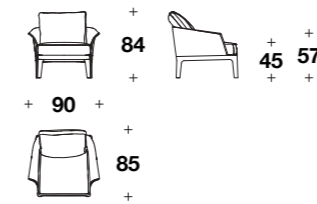

Armchair: **SOC (POL)**

L: 90 (35 1/3")
D: 85 (33 1/3")
H: 84 (33")
HA: 57 (22 1/3")
HS: 45 (17 3/4")