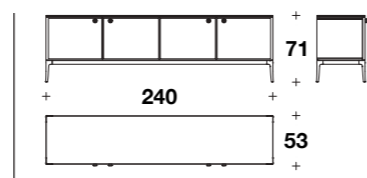

# V-MARBLE

Coffee tables

Coffee table: **TCV (03)**

L-D: Ø 60 (Ø 23 2/3")  
H: 40 (15 3/4")

Coffee table: **TCV (01)**

L-D: Ø 90 (Ø 35 1/3")  
H: 35 (13 3/4")

Big coffee table: **TCV (02)**

L-D: Ø 120 (Ø 47 1/3")  
H: 30 (11 3/4")

# STILETTO

Sideboard

3 shutters sideboard:  
**VMB (08)**

L: 181 (71 1/3")  
D: 53 (21")  
H: 71 (28")

4 shutters sideboard:  
**VMB (02)**

L: 240 (94 1/3")  
D: 53 (21")  
H: 71 (28")