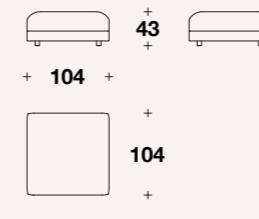

Medium ottoman: **MKL (POUP)**

L: 104 (41")  
D: 104 (41")  
H: 43 (17")

Big ottoman: **MKL (POUG)**

L: 149 (58 2/3")  
D: 89 (35")  
H: 43 (17")

Medium seater element  
with right or left armrest:  
**MKL (E1MD) - MKL (E1MS)**