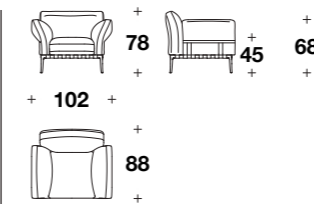

Armchair: **HEO (POL)**