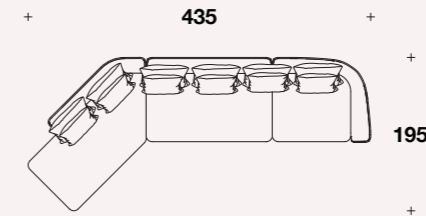

Example 5: **NAT (CLANGS) + NAT (EC) + NAT (EDG)**

L: 435 (171 1/2")
D: 195 (76 2/3")
H: 71 (28")
HS: 41 (16 1/4")

Example 6: **NAT (CLS) + NAT (EC) + NAT (CLANGD)**

L: 434 (171")
D: 195 (76 2/3")
H: 71 (28")
HS: 41 (16 1/4")