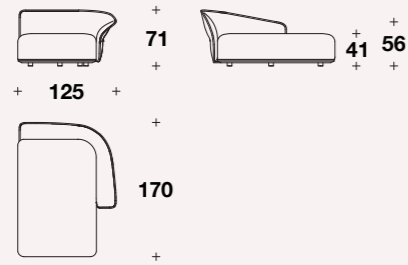

Right or left chaise longue: **NAT (CLD) - NAT (CLS)**

L: 125 (49 1/3")
D: 170 (67")
H: 71 (28")
HS: 41 (16 1/4")

Drawing: right element

Diagonal right or left element: **NAT (CLANGD) - NAT (CLANGS)**