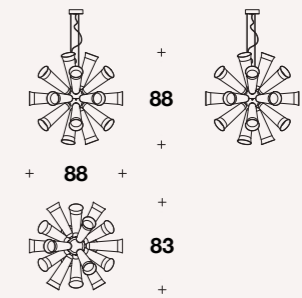

High floor lamp: **VMP (08)**

L-D: Ø 25 (Ø 9 3/4")  
H: 167 (65 2/3")

Suspension: **VMP (10)**

L-D: Ø 40 (Ø 15 3/4")  
H: 41 (16 1/4")

Big suspension: **VMP (11)**

L: 88 (34 2/3")  
D: 83 (32 2/3")  
H: 88 (34 2/3")

# GODDESS MARBLE

Lighting

Table lamp: **VMP (35)**

L-D: Ø 19 (Ø 7 2/4")  
H: 43 (17")

Table lamp: **VMP (36)**

L-D: Ø 40 (Ø 15 3/4")  
H: 57 (22 1/3")