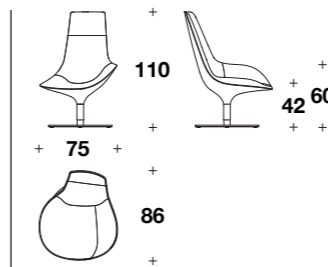

# GODDESS

Armchair

Armchair with swivel base:  
**NAT (POL)**

L: 90 (35 1/3")  
D: 75 (29 2/3")  
H: 68 (26 2/3")  
HS: 41 (16 1/4")

Armchair: **NAT (POL)**

L: 90 (35 1/3")  
D: 75 (29 2/3")  
H: 68 (26 2/3")  
HS: 41 (16 1/4")

# MEDUSA TRONO

Armchair

Armchair: **SOC (POL)**

L: 90 (35 1/3")  
D: 85 (33 1/3")  
H: 84 (33")  
HA: 57 (22 1/3")  
HS: 45 (17 3/4")

# STILETTO

Armchair

Armchair: **HEE (POL)**

L: 95 (37 1/3")  
 D: 79 (31")  
 H: 79 (31")  
 HA: 58 (23")  
 HS: 47 (18 2/4")

# VERSACE VENUS

Armchair

Armchair: **POV (01)**

L: 75 (29 2/3")  
 D: 86 (34")  
 H: 110 (43 1/3")  
 HA: 60 (23 2/3")  
 HS: 42 (16 2/4")