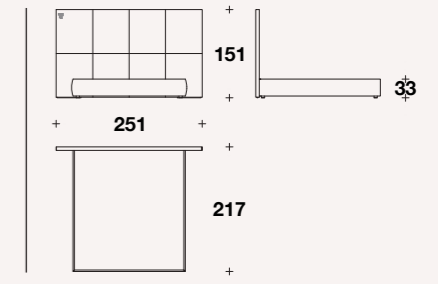

Bed for mattress 200x200  
(78 2/3x78 2/3"): **HEE (LE7)**

L: 234 (92")  
D: 234 (92")  
H: 117 (46")  
HB: 31 (12 1/4")

# V-KING

Bed

Bed for mattress 165x200 (65x78 2/3"): **SLE (LE1)**

L: 251 (98 2/3")  
D: 217 (85 1/3")  
H: 151 (59 1/3")  
HB: 33 (13")

Bed for mattress 185x200 (73x78 2/3"): **SLE (LE2)**

L: 251 (98 2/3")  
D: 217 (85 1/3")  
H: 151 (59 1/3")  
HB: 33 (13")