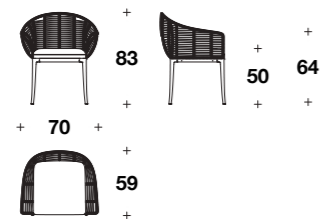

# STILETTO INTRECCIO OUTDOOR

Chair

Chair: **SDV (20)**

L: 73 (28 2/3")  
 D: 60 (23 2/3")  
 H: 81 (32")  
 HA: 64 (25 1/3")  
 HS: 51 (20")