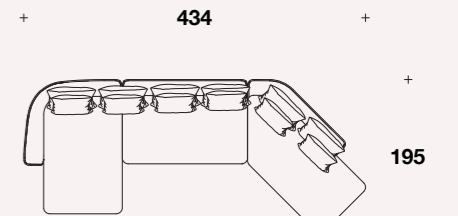

Big element with right or left armrest: **NAT (EDG) - NAT (ESG)**

L: 125 (49 1/3")  
D: 109 (43")  
H: 71 (28")  
HS: 41 (16 1/4")

Drawing: right element

Right or left corner element: **NAT (ANGD) - NAT (ANGS)**

Example 6: **NAT (CLS) + NAT (EC) + NAT (CLANGD)**

L: 434 (171")  
D: 195 (76 2/3")  
H: 71 (28")  
HS: 41 (16 1/4")

Right or left chaise longue: **NAT (CLD) - NAT (CLS)**

L: 125 (49 1/3")  
D: 170 (67")  
H: 71 (28")  
HS: 41 (16 1/4")