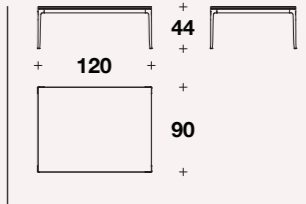

Coffee table: **TCV (42)**

L: 90 (35 1/3")  
D: 90 (35 1/3")  
H: 44 (17 1/4")

Coffee table: **TCV (43)**

L: 120 (47 1/3")  
D: 120 (47 1/3")  
H: 44 (17 1/4")

Coffee table: **TCV (44)**

L: 120 (47 1/3")  
D: 90 (35 1/3")  
H: 44 (17 1/4")