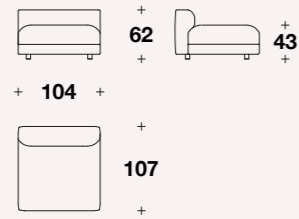

Medium central element:
MKL (ECM)

L: 104 (41")
D: 107 (42")
H: 62 (24 1/3")
HS: 43 (17")