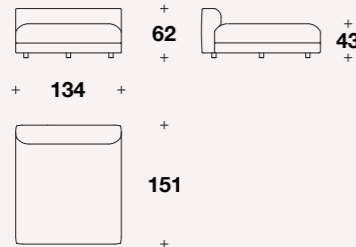

Medium ottoman: **MKL (POUP)**

L: 104 (41")  
D: 104 (41")  
H: 43 (17")

Big ottoman: **MKL (POUG)**

L: 149 (58 2/3")  
D: 89 (35")  
H: 43 (17")

Medium seater element  
with right or left armrest:  
**MKL (E1MD) - MKL (E1MS)**

L: 122 (48")  
D: 107 (42")  
H: 62 (24 1/3")  
HS: 43 (17")

Maxi seater element  
with right or left armrest:  
**MKL (E1XD) - MKL (E1XS)**

L: 167 (65 2/3")  
D: 107 (42")  
H: 62 (24 1/3")  
HS: 43 (17")

Maxi ottoman: **MKL (POUX)**

L: 134 (52 2/3")  
D: 134 (52 2/3")  
H: 43 (17")

Small table: **MKL (TAV80)**

L: 27 (10 3/4")  
D: 80 (31 1/3")  
H: 43 (17")

Drawing: right element

Drawing: right element

Central chaise longue:  
**MKL (CLC)**

L: 134 (52 2/3")  
D: 151 (59 1/3")  
H: 62 (24 1/3")  
HS: 43 (17")

Right or left chaise longue:  
**MKL (CLD) - MKL (CLS)**

L: 152 (60")  
D: 151 (59 1/3")  
H: 62 (24 1/3")  
HS: 43 (17")

Drawing: right element