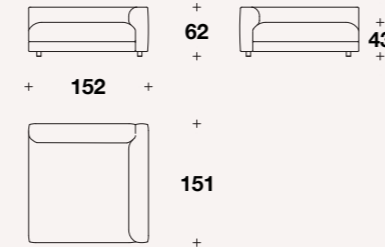

L: 122 (48")  
D: 107 (42")  
H: 62 (24 1/3")  
HS: 43 (17")

Maxi seater element  
with right or left armrest:  
**MKL (E1XD) - MKL (E1XS)**

L: 167 (65 2/3")  
D: 107 (42")  
H: 62 (24 1/3")  
HS: 43 (17")

Maxi ottoman: **MKL (POUX)**

L: 134 (52 2/3")  
D: 134 (52 2/3")  
H: 43 (17")

Small table: **MKL (TAV80)**

L: 27 (10 3/4")  
D: 80 (31 1/3")  
H: 43 (17")

Drawing: right element

Drawing: right element

Central chaise longue:  
**MKL (CLC)**

L: 134 (52 2/3")  
D: 151 (59 1/3")  
H: 62 (24 1/3")  
HS: 43 (17")

Right or left chaise longue:  
**MKL (CLD) - MKL (CLS)**

L: 152 (60")  
D: 151 (59 1/3")  
H: 62 (24 1/3")  
HS: 43 (17")

Drawing: right element