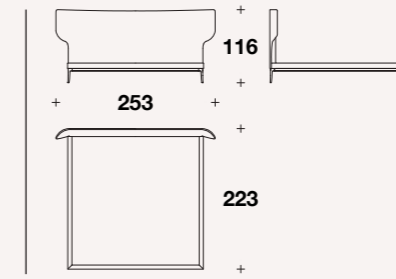

Bed for mattress 200x200  
(78 2/3x78 2/3"): **NIO (LE7)**

L: 236 (93")  
D: 250 (98 1/3")  
H: 102 (40")  
HB: 29 (11 2/4")

# STILETTO 22 - HIGH

Bed

Bed for mattress 165x200  
(65x78 2/3"): **HE2 (LE1)**

L: 218 (85 2/3")  
D: 223 (87 2/3")  
H: 116 (45 2/3")  
HB: 31 (12 1/4")

Bed for mattress 185x200  
(73x78 2/3"): **HE2 (LE2)**

L: 238 (93 2/3")  
D: 223 (87 2/3")  
H: 116 (45 2/3")  
HB: 31 (12 1/4")

Bed for mattress 200x200  
(78 2/3x78 2/3"): **HE2 (LE7)**

L: 253 (99 2/3")  
D: 223 (87 2/3")  
H: 116 (45 2/3")  
HB: 31 (12 1/4")