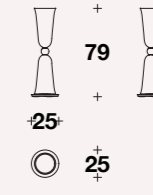

# GODDESS

Lighting

Table lamp: **VMP (09)**

L-D: Ø 25 (Ø 9 3/4")  
H: 43 (17")

Floor lamp: **VMP (06)**

L-D: Ø 25 (Ø 9 3/4")  
H: 79 (31")

Medium floor lamp: **VMP (07)**

L-D: Ø 25 (Ø 9 3/4")  
H: 123 (48 1/3")

High floor lamp: **VMP (08)**

L-D: Ø 25 (Ø 9 3/4")  
H: 167 (65 2/3")

Suspension: **VMP (10)**

L-D: Ø 40 (Ø 15 3/4")  
H: 41 (16 1/4")

Big suspension: **VMP (11)**

L: 88 (34 2/3")  
D: 83 (32 2/3")  
H: 88 (34 2/3")