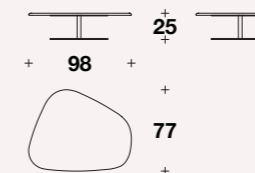

# STILETTO

Chair

Chair: **HEE (SED)**

L: 54 (21 1/3")  
D: 57 (22 1/3")  
H: 84 (33")  
HS: 50 (19 3/4")

Chair with armrests:  
**HEE (SEDB)**

L: 62 (24 1/3")  
D: 57 (22 1/3")  
H: 81 (32")  
HA: 63 (24 2/3")  
HS: 50 (19 3/4")

# ICONIC

Coffee and side tables

Side table: **TCV (33)**

L: 49 (19 1/4")  
D: 46 (18")  
H: 53 (21")

Coffee table: **TCV (34)**

L: 69 (27")  
D: 65 (25 2/3")  
H: 30 (11 3/4")

Coffee table: **TCV (35)**

L: 98 (38 2/3")  
D: 77 (30 1/3")  
H: 25 (9 3/4")