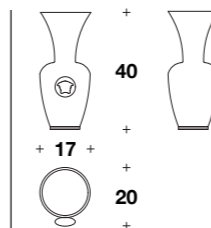

L: 17 (6 3/4")
D: 20 (7 3/4")
H: 40 (15 3/4")

Vase: **VAV (02)**