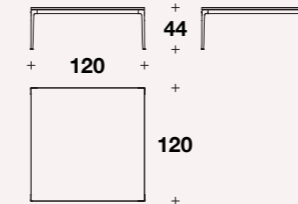

Coffee table: **TCV (43)**

L: 120 (47 1/3")
D: 120 (47 1/3")
H: 44 (17 1/4")