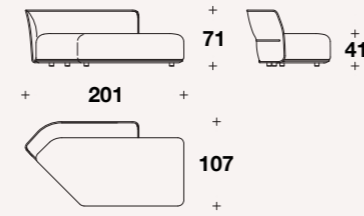

Diagonal right or left element: **NAT (CLANGD) - NAT (CLANGS)**

L: 201 (79")
D: 107 (42")
H: 71 (28")
HS: 41 (16 1/4")

Drawing: right element