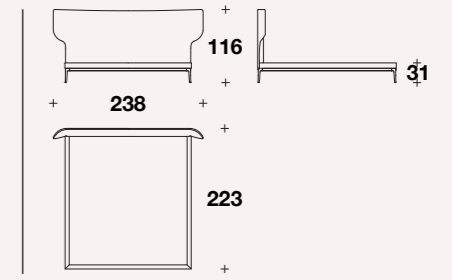

Bed for mattress 200x200  
(78 2/3x78 2/3"): **NIO (LE7)**

L: 236 (93")  
D: 250 (98 1/3")  
H: 102 (40")  
HB: 29 (11 2/4")

# STILETTO 22 - HIGH

Bed

Bed for mattress 165x200  
(65x78 2/3"): **HE2 (LE1)**

L: 218 (85 2/3")  
D: 223 (87 2/3")  
H: 116 (45 2/3")  
HB: 31 (12 1/4")

Bed for mattress 185x200  
(73x78 2/3"): **HE2 (LE2)**

L: 238 (93 2/3")  
D: 223 (87 2/3")  
H: 116 (45 2/3")  
HB: 31 (12 1/4")

Bed for mattress 200x200  
(78 2/3x78 2/3"): **HE2 (LE7)**

L: 253 (99 2/3")  
D: 223 (87 2/3")  
H: 116 (45 2/3")  
HB: 31 (12 1/4")