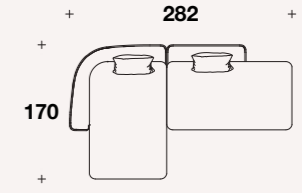

Drawing: right element

Example 1: **NAT (ESG) + NAT (EDG)**

L: 109 (43")  
D: 247 (97 1/3")  
H: 71 (28")  
HS: 41 (16 1/4")

Example 2: **NAT (CLS) + NAT (ECS)**

L: 282 (111")  
D: 170 (67")  
H: 71 (28")  
HS: 41 (16 1/4")