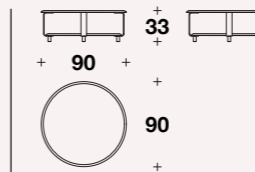

Round coffee table: **TCV (31)**

L-D: Ø 90 (Ø 35 1/3")
H: 33 (13")