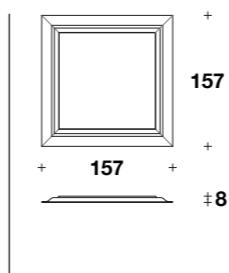

# GODDESS

Lighting

Table lamp: **VMP (09)**

L-D: Ø 25 (Ø 9 3/4")  
H: 43 (17")

Floor lamp: **VMP (06)**

L-D: Ø 25 (Ø 9 3/4")  
H: 79 (31")

Medium floor lamp: **VMP (07)**

L-D: Ø 25 (Ø 9 3/4")  
H: 123 (48 1/3")

High floor lamp: **VMP (08)**

L-D: Ø 25 (Ø 9 3/4")  
H: 167 (65 2/3")

Suspension: **VMP (10)**

L-D: Ø 40 (Ø 15 3/4")  
H: 41 (16 1/4")

Big suspension: **VMP (11)**

L: 88 (34 2/3")  
D: 83 (32 2/3")  
H: 88 (34 2/3")

# GODDESS MARBLE

Lighting

Table lamp: **VMP (35)**

L-D: Ø 19 (Ø 7 2/4")  
H: 43 (17")

Table lamp: **VMP (36)**

L-D: Ø 40 (Ø 15 3/4")  
H: 57 (22 1/3")

# NARCISSUS

Mirror

Mirror: **VSP (03)**

L: 80 (31 1/3")  
D: 6 (2 6/16")  
H: 80 (31 1/3")

Mirror: **VSP (04)**

L: 140 (55")  
D: 6 (2 6/16")  
H: 140 (55")

Square mirror: **VSP (01)**

L: 157 (61 2/3")  
D: 8 (3 1/4")  
H: 157 (61 2/3")