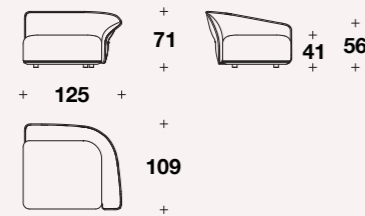

# AETERNITAS

Love bed

Love bed: **LVB (LB)**

L: 170 (67")  
D: 164 (64 2/3")  
H: 85 (33 1/3")  
HS: 46 (18")

Example 3: **NAT (CLS) + NAT (EC) + NAT (EDG)**

L: 405 (159 1/2")  
D: 170 (67")  
H: 71 (28")  
HS: 41 (16 1/4")

Example 4: **NAT (CLANGS) + NAT (ECS)**

L: 310 (122")  
D: 195 (76 2/3")  
H: 71 (28")  
HS: 41 (16 1/4")

Big element with right or left armrest: **NAT (EDG) - NAT (ESG)**

L: 125 (49 1/3")  
D: 109 (43")  
H: 71 (28")  
HS: 41 (16 1/4")

Drawing: right element

Right or left corner element: **NAT (ANGD) - NAT (ANGS)**