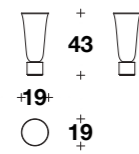

# GODDESS

Lighting

Table lamp: **VMP (09)**

L-D: Ø 25 (Ø 9 3/4")  
H: 43 (17")

Floor lamp: **VMP (06)**

L-D: Ø 25 (Ø 9 3/4")  
H: 79 (31")

Medium floor lamp: **VMP (07)**

L-D: Ø 25 (Ø 9 3/4")  
H: 123 (48 1/3")

High floor lamp: **VMP (08)**

L-D: Ø 25 (Ø 9 3/4")  
H: 167 (65 2/3")

Suspension: **VMP (10)**

L-D: Ø 40 (Ø 15 3/4")  
H: 41 (16 1/4")

Big suspension: **VMP (11)**

L: 88 (34 2/3")  
D: 83 (32 2/3")  
H: 88 (34 2/3")

# GODDESS MARBLE

Lighting

Table lamp: **VMP (35)**

L-D: Ø 19 (Ø 7 2/4")  
H: 43 (17")

Table lamp: **VMP (36)**

L-D: Ø 40 (Ø 15 3/4")  
H: 57 (22 1/3")