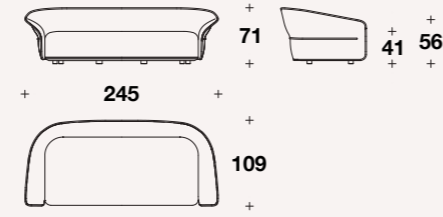

# AETERNITAS

Love bed

Love bed: **LVB (LB)**

L: 170 (67")  
D: 164 (64 2/3")  
H: 85 (33 1/3")  
HS: 46 (18")

# GODDESS

Sofa

EXAMPLES OF SECTIONAL SOFA

2 seater sofa: **NAT (D2)**

L: 205 (80 2/3")  
D: 109 (43")  
H: 71 (28")  
HS: 41 (16 1/4")

3 seater sofa: **NAT (D3)**

L: 245 (96 1/3")  
D: 109 (43")  
H: 71 (28")  
HS: 41 (16 1/4")