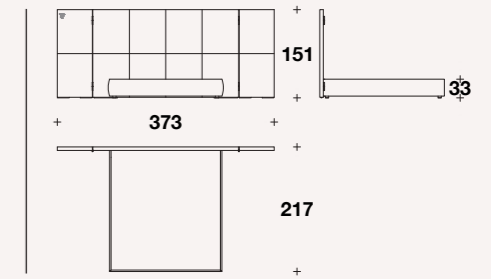

Bed for mattress 185x200 (73x78 2/3") w/ lateral sides: **SLE (LE2) + SLE (SPO)**