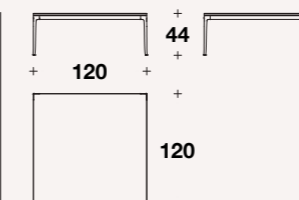

Coffee table: **VTC (15)**

L: 120 (47 1/3")
D: 120 (47 1/3")
H: 44 (17 1/4")