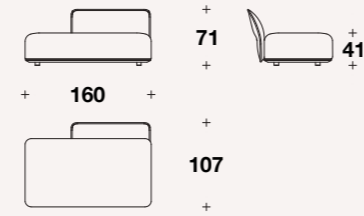

Seat element with right or left back: **NAT (ECD) - NAT (ECS)**

L: 160 (63")
D: 107 (42")
H: 71 (28")
HS: 41 (16 1/4")

Drawing: right element