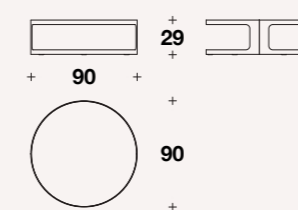

# MEDALLION

Coffee and side tables

Side table: **TCV (07)**

L-D: Ø 45 (Ø 17 3/4")  
H: 49 (19 1/4")

Coffee table: **TCV (04)**

L-D: Ø 60 (Ø 23 2/3")  
H: 35 (13 3/4")

Medium coffee table: **TCV (05)**

L-D: Ø 90 (Ø 35 1/3")  
H: 29 (11 2/4")