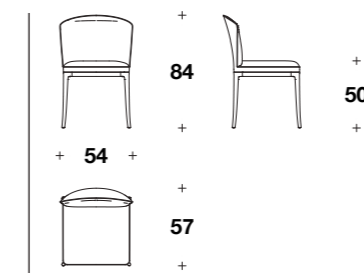

Medium round table: **VTB (01)**

L-D: Ø 180 (Ø 71")  
H: 75 (29 2/3")  
THK: 2 (13/16")

Big round table: **VTB (02)**

L-D: Ø 200 (Ø 78 2/3")  
H: 75 (29 2/3")  
THK: 2 (13/16")

# MEDUSA TRONO

Chair

Chair: **SDV (01)**

L: 52 (20 1/3")  
D: 56 (22")  
H: 80 (31 1/3")  
HS: 50 (19 3/4")

# STILETTO

Chair

Chair: **HEE (SED)**

L: 54 (21 1/3")  
D: 57 (22 1/3")  
H: 84 (33")  
HS: 50 (19 3/4")

Chair with armrests:  
**HEE (SEDB)**

L: 62 (24 1/3")  
D: 57 (22 1/3")  
H: 81 (32")  
HA: 63 (24 2/3")  
HS: 50 (19 3/4")