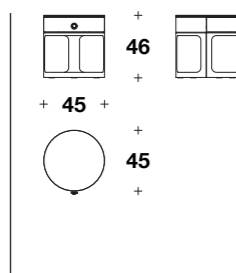

Bedside table: **VCM (01)**

L-D: Ø 45 (Ø 17 3/4")
H: 46 (18")