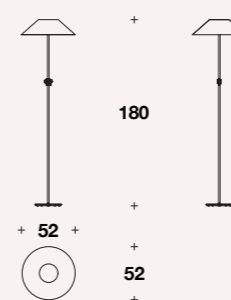

# GODDESS

Lighting

Table lamp: **VMP (09)**

L-D: Ø 25 (Ø 9 3/4")  
H: 43 (17")

Floor lamp: **VMP (06)**

L-D: Ø 25 (Ø 9 3/4")  
H: 79 (31")

Medium floor lamp: **VMP (07)**

L-D: Ø 25 (Ø 9 3/4")  
H: 123 (48 1/3")

High floor lamp: **VMP (08)**

L-D: Ø 25 (Ø 9 3/4")  
H: 167 (65 2/3")

Suspension: **VMP (10)**

L-D: Ø 40 (Ø 15 3/4")  
H: 41 (16 1/4")

Big suspension: **VMP (11)**

L: 88 (34 2/3")  
D: 83 (32 2/3")  
H: 88 (34 2/3")

# GODDESS MARBLE

Lighting

Table lamp: **VMP (35)**

L-D: Ø 19 (Ø 7 2/4")  
H: 43 (17")

Table lamp: **VMP (36)**

L-D: Ø 40 (Ø 15 3/4")  
H: 57 (22 1/3")

# NARCISSUS

Lighting

Table lamp: **VMP (03)**

L-D: Ø 37 (Ø 14 2/4")  
H: 50 (19 3/4")

Standing lamp: **VMP (01)**

L-D: Ø 52 (Ø 20 1/3")  
H: 150 (59")

High standing lamp: **VMP (02)**

L-D: Ø 52 (Ø 20 1/3")  
H: 180 (71")