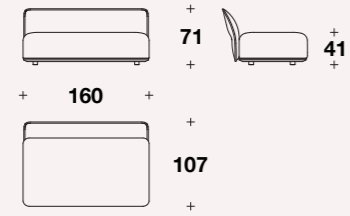

Central element: **NAT (EC)**

L: 160 (63")
D: 107 (42")
H: 71 (28")
HS: 41 (16 1/4")