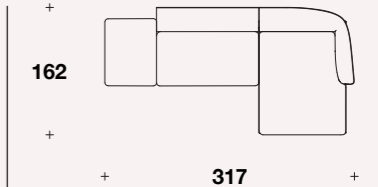

Example 2: **HEE (E2TS) + HEE (CLDB)**

L: 317 (124 2/3")
D: 162 (63 2/3")
H: 76 (30")
HA: 57 (22 1/3")
HS: 47 (18 2/4")