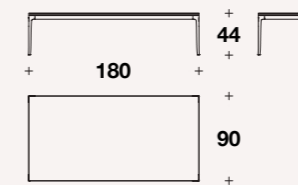

Coffee table: **TCV (45)**

L: 180 (71")
D: 90 (35 1/3")
H: 44 (17 1/4")