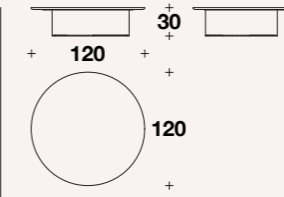

# V-MARBLE

Coffee tables

Coffee table: **TCV (03)**

L-D: Ø 60 (Ø 23 2/3")  
H: 40 (15 3/4")

Coffee table: **TCV (01)**

L-D: Ø 90 (Ø 35 1/3")  
H: 35 (13 3/4")

Big coffee table: **TCV (02)**

L-D: Ø 120 (Ø 47 1/3")  
H: 30 (11 3/4")