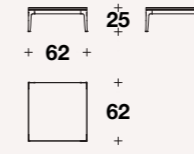

Low coffee table: **TCV (37)**

L: 62 (24 1/3")
D: 62 (24 1/3")
H: 25 (9 3/4")