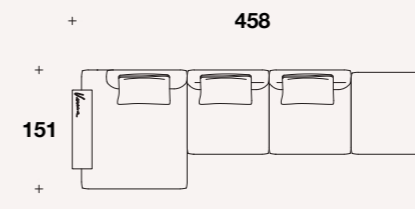

Example 2: **MKL (TAV100) + MKL (CLXS) + MKL (ECM) + MKL (ECM) + MKL (POUP)**

L: 458 (180 1/2")
D: 151 (59 1/3")
H: 62 (24 1/3")
HS: 43 (17")

Example 3: **MKL (TAV100) + MKL (CLXS) + MKL (ECM) + MKL (E1MD) + MKL (ECM) + MKL (ECM) + MKL (POUP)**

L: 419 (165")
D: 372 (146 1/2")
H: 62 (24 1/3")
HS: 43 (17")