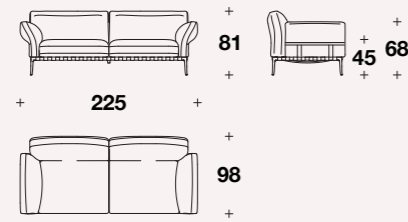

3 seater sofa: **HEO (D3)**

L: 225 (88 2/3")
D: 98 (38 2/3")
H: 81 (32")
HA: 68 (26 2/3")
HS: 45 (17 3/4")

Central element with right or left back: **HEO (ECND) - HEO (ECNS)**

L: 200 (78 2/3")
D: 98 (38 2/3")
H: 81 (32")
HS: 45 (17 3/4")