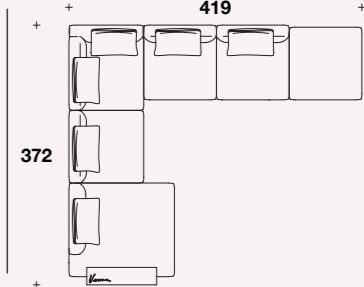

Medium central element:
MKL (ECM)

L: 104 (41")
D: 107 (42")
H: 62 (24 1/3")
HS: 43 (17")

Maxi central element:
MKL (ECX)

L: 149 (58 2/3")
D: 107 (42")
H: 62 (24 1/3")
HS: 43 (17")

Medium ottoman: **MKL (POUP)**

L: 104 (41")
D: 104 (41")
H: 43 (17")

Big ottoman: **MKL (POUG)**

L: 149 (58 2/3")
D: 89 (35")
H: 43 (17")

Medium seater element
with right or left armrest:
MKL (E1MD) - MKL (E1MS)

L: 122 (48")
D: 107 (42")
H: 62 (24 1/3")
HS: 43 (17")

Maxi seater element
with right or left armrest:
MKL (E1XD) - MKL (E1XS)

L: 167 (65 2/3")
D: 107 (42")
H: 62 (24 1/3")
HS: 43 (17")

Maxi ottoman: **MKL (POUX)**

L: 134 (52 2/3")
D: 134 (52 2/3")
H: 43 (17")

Small table: **MKL (TAV80)**

L: 27 (10 3/4")
D: 80 (31 1/3")
H: 43 (17")

Drawing: right element

Drawing: right element

Central chaise longue:
MKL (CLC)

L: 134 (52 2/3")
D: 151 (59 1/3")
H: 62 (24 1/3")
HS: 43 (17")

Right or left chaise longue:
MKL (CLD) - MKL (CLS)

L: 152 (60")
D: 151 (59 1/3")
H: 62 (24 1/3")
HS: 43 (17")

Drawing: right element

Big table: **MKL (TAV100)**

L: 27 (10 3/4")
D: 100 (39 1/3")
H: 43 (17")

EXAMPLES OF SECTIONAL SOFA

Example 1: **MKL (E1MS) + MKL (ECM) + MKL (POUP)**

L: 330 (130")
D: 107 (42")
H: 62 (24 1/3")
HS: 43 (17")

Maxi right or left chaise
longue: **MKL (CLXD) - MKL (CLXS)**

L: 134 (52 2/3")
D: 151 (59 1/3")
H: 62 (24 1/3")
HS: 43 (17")

Drawing: right element

Corner element: **MKL (ANG)**

L: 105 (41 1/3")
D: 105 (41 1/3")
H: 62 (24 1/3")
HS: 43 (17")

Example 2: **MKL (TAV100) + MKL (CLXS) + MKL (ECM) + MKL (ECM) + MKL (POUP)**

L: 458 (180 1/2")
D: 151 (59 1/3")
H: 62 (24 1/3")
HS: 43 (17")

Example 3: **MKL (TAV100) + MKL (CLXS) + MKL (ECM) + MKL (E1MD) + MKL (ECM) + MKL (ECM) + MKL (POUP)**

L: 419 (165")
D: 372 (146 1/2")
H: 62 (24 1/3")
HS: 43 (17")

Curved element with right
or left armrest: **MKL (ECD) - MKL (ECS)**

L: 178 (70")
D: 172 (67 2/3")
H: 62 (24 1/3")
HS: 43 (17")

Drawing: right element

Small ottoman: **MKL (POU)**