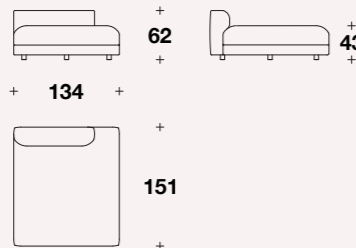

L: 134 (52 2/3")  
D: 151 (59 1/3")  
H: 62 (24 1/3")  
HS: 43 (17")

Right or left chaise longue:  
**MKL (CLD) - MKL (CLS)**

L: 152 (60")  
D: 151 (59 1/3")  
H: 62 (24 1/3")  
HS: 43 (17")

Drawing: right element

Big table: **MKL (TAV100)**

L: 27 (10 3/4")  
D: 100 (39 1/3")  
H: 43 (17")

## EXAMPLES OF SECTIONAL SOFA

Example 1: **MKL (E1MS) + MKL (ECM) + MKL (POUP)**

L: 330 (130")  
D: 107 (42")  
H: 62 (24 1/3")  
HS: 43 (17")

Maxi right or left chaise  
longue: **MKL (CLXD) - MKL (CLXS)**

L: 134 (52 2/3")  
D: 151 (59 1/3")  
H: 62 (24 1/3")  
HS: 43 (17")

Drawing: right element

Corner element: **MKL (ANG)**

L: 105 (41 1/3")  
D: 105 (41 1/3")  
H: 62 (24 1/3")  
HS: 43 (17")

Example 2: **MKL (TAV100) + MKL (CLXS) + MKL (ECM) + MKL (ECM) + MKL (POUP)**