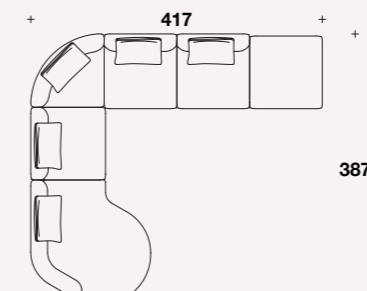

Example 4: **MKL (ECS) + MKL (ECM) + MKL (ANG) + MKL (ECM) + MKL (ECM) + MKL (POUP)**

L: 417 (164")
D: 387 (152 1/2")
H: 62 (24 1/3")
HS: 43 (17")