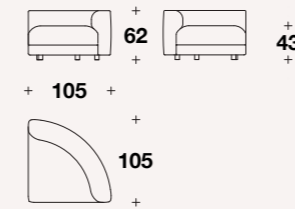

L: 134 (52 2/3")  
D: 151 (59 1/3")  
H: 62 (24 1/3")  
HS: 43 (17")

Right or left chaise longue:  
**MKL (CLD) - MKL (CLS)**

L: 152 (60")  
D: 151 (59 1/3")  
H: 62 (24 1/3")  
HS: 43 (17")

Drawing: right element

Big table: **MKL (TAV100)**

L: 27 (10 3/4")  
D: 100 (39 1/3")  
H: 43 (17")

## EXAMPLES OF SECTIONAL SOFA

Example 1: **MKL (E1MS) + MKL (ECM) + MKL (POUP)**

L: 330 (130")  
D: 107 (42")  
H: 62 (24 1/3")  
HS: 43 (17")

Maxi right or left chaise  
longue: **MKL (CLXD) - MKL (CLXS)**

L: 134 (52 2/3")  
D: 151 (59 1/3")  
H: 62 (24 1/3")  
HS: 43 (17")

Drawing: right element

Corner element: **MKL (ANG)**

L: 105 (41 1/3")  
D: 105 (41 1/3")  
H: 62 (24 1/3")  
HS: 43 (17")

Example 2: **MKL (TAV100) + MKL (CLXS) + MKL (ECM) + MKL (ECM) + MKL (POUP)**