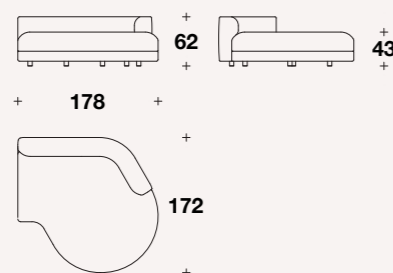

Big table: **MKL (TAV100)**

L: 27 (10 3/4")  
D: 100 (39 1/3")  
H: 43 (17")

L: 134 (52 2/3")  
D: 151 (59 1/3")  
H: 62 (24 1/3")  
HS: 43 (17")

Drawing: right element

Corner element: **MKL (ANG)**

L: 105 (41 1/3")  
D: 105 (41 1/3")  
H: 62 (24 1/3")  
HS: 43 (17")

Example 2: **MKL (TAV100) + MKL (CLXS) + MKL (ECM) + MKL (ECM) + MKL (POUP)**

L: 458 (180 1/2")  
D: 151 (59 1/3")  
H: 62 (24 1/3")  
HS: 43 (17")

Example 3: **MKL (TAV100) + MKL (CLXS) + MKL (ECM) + MKL (E1MD) + MKL (ECM) + MKL (ECM) + MKL (POUP)**

L: 419 (165")  
D: 372 (146 1/2")  
H: 62 (24 1/3")  
HS: 43 (17")

Curved element with right  
or left armrest: **MKL (ECD) - MKL (ECS)**

L: 178 (70")  
D: 172 (67 2/3")  
H: 62 (24 1/3")  
HS: 43 (17")

Drawing: right element

Small ottoman: **MKL (POU)**

L: 120 (47 1/3")  
D: 74 (29")  
H: 43 (17")