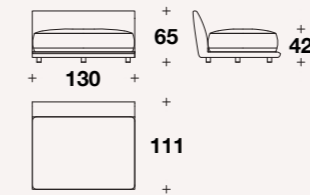

# AETERNITAS

Love bed

Love bed: **LVB (LB)**

L: 170 (67")  
D: 164 (64 2/3")  
H: 85 (33 1/3")  
HS: 46 (18")

L: 417 (164")  
D: 331 (130 1/3")  
H: 71 (28")  
HS: 41 (16 1/4")

Ottoman: **NAT (POUP)**

L: 87 (34 1/3")  
D: 87 (34 1/3")  
H: 41 (16 1/4")

Big ottoman: **NAT (POUG)**

L: 160 (63")  
D: 87 (34 1/3")  
H: 41 (16 1/4")

# LA GRECA

Sofa

3 seater sofa: **JCK (D3)**

L: 220 (86 2/3")  
D: 111 (43 2/3")  
H: 65 (25 2/3")  
HS: 42 (16 2/4")

4 seater sofa: **JCK (D4)**

L: 266 (104 2/3")  
D: 122 (48")  
H: 65 (25 2/3")  
HS: 42 (16 2/4")

Central element:  
**JCK (E1CN1)**

L: 130 (51 1/3")  
D: 111 (43 2/3")  
H: 65 (25 2/3")  
HS: 42 (16 2/4")

Curved central element:  
**JCK (E1CN)**

L: 126 (49 2/3")  
D: 116 (45 2/3")  
H: 65 (25 2/3")  
HS: 42 (16 2/4")