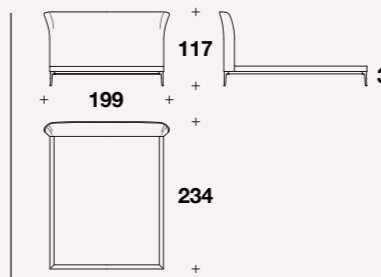

L: 238 (93 2/3")  
D: 223 (87 2/3")  
H: 116 (45 2/3")  
HB: 31 (12 1/4")

Bed for mattress 200x200  
(78 2/3x78 2/3"): **HE2 (LE7)**

L: 253 (99 2/3")  
D: 223 (87 2/3")  
H: 116 (45 2/3")  
HB: 31 (12 1/4")

# STILETTO

Bed

Bed for mattress 165x200  
(65x78 2/3"): **HEE (LE1)**

L: 199 (78 1/3")  
D: 234 (92")  
H: 117 (46")  
HB: 31 (12 1/4")

Bed for mattress 185x200  
(73x78 2/3"): **HEE (LE2)**

L: 219 (86 1/3")  
D: 234 (92")  
H: 117 (46")  
HB: 31 (12 1/4")

Bed for mattress 200x200  
(78 2/3x78 2/3"): **HEE (LE7)**

L: 234 (92")  
D: 234 (92")  
H: 117 (46")  
HB: 31 (12 1/4")