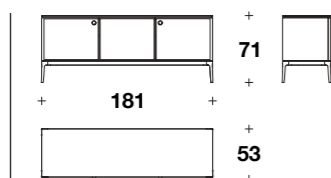

3 shutters sideboard:
VMB (08)

L: 181 (71 1/3")
D: 53 (21")
H: 71 (28")