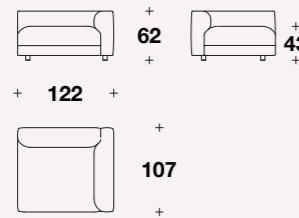

L: 128 (50 1/3")  
D: 95 (37 1/3")  
H: 39 (15 1/4")

Medium ottoman: **MKL (POUP)**

L: 104 (41")  
D: 104 (41")  
H: 43 (17")

Big ottoman: **MKL (POUG)**

L: 149 (58 2/3")  
D: 89 (35")  
H: 43 (17")

Medium seater element  
with right or left armrest:  
**MKL (E1MD) - MKL (E1MS)**

L: 122 (48")  
D: 107 (42")  
H: 62 (24 1/3")  
HS: 43 (17")

Maxi seater element  
with right or left armrest:  
**MKL (E1XD) - MKL (E1XS)**

L: 167 (65 2/3")  
D: 107 (42")  
H: 62 (24 1/3")  
HS: 43 (17")