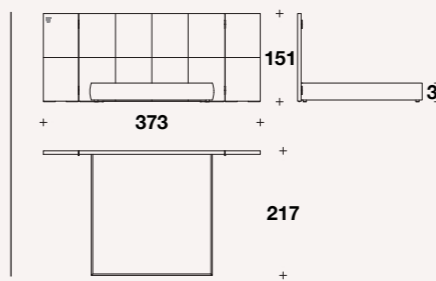

Bed for mattress 200x200 (78 2/3x78 2/3") w/ lateral sides: **SLE (LE7) + SLE (SPO)**

L: 373 (147")
D: 217 (85 1/3")
H: 151 (59 1/3")
HB: 33 (13")