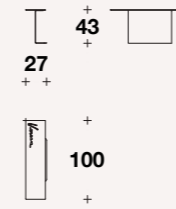

L: 134 (52 2/3")  
D: 151 (59 1/3")  
H: 62 (24 1/3")  
HS: 43 (17")

Right or left chaise longue:  
**MKL (CLD) - MKL (CLS)**

L: 152 (60")  
D: 151 (59 1/3")  
H: 62 (24 1/3")  
HS: 43 (17")

Drawing: right element

Big table: **MKL (TAV100)**

L: 27 (10 3/4")  
D: 100 (39 1/3")  
H: 43 (17")