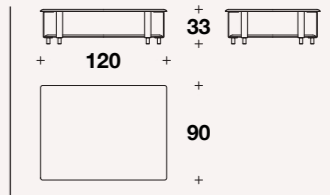

# LA GRECA

Coffee tables

Coffee table: **TCV (27)**

L: 90 (35 1/3")  
D: 90 (35 1/3")  
H: 33 (13")

Coffee table: **TCV (28)**

L: 120 (47 1/3")  
D: 90 (35 1/3")  
H: 33 (13")

Coffee table: **TCV (29)**

L: 120 (47 1/3")  
D: 120 (47 1/3")  
H: 33 (13")