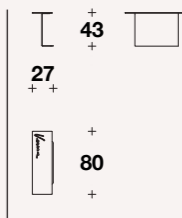

Small table: **MKL (TAV80)**

L: 27 (10 3/4")
D: 80 (31 1/3")
H: 43 (17")