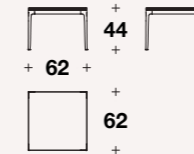

Coffee table: **TCV (41)**

L: 62 (24 1/3")
D: 62 (24 1/3")
H: 44 (17 1/4")