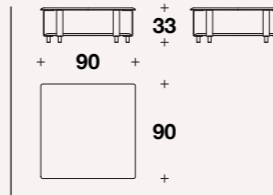

# LA GRECA

Coffee tables

Coffee table: **TCV (27)**

L: 90 (35 1/3")  
D: 90 (35 1/3")  
H: 33 (13")

Coffee table: **TCV (28)**

L: 120 (47 1/3")  
D: 90 (35 1/3")  
H: 33 (13")

Coffee table: **TCV (29)**

L: 120 (47 1/3")  
D: 120 (47 1/3")  
H: 33 (13")