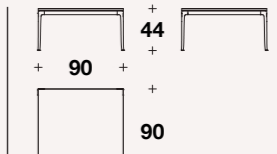

Coffee table: **TCV (42)**

L: 90 (35 1/3")
D: 90 (35 1/3")
H: 44 (17 1/4")