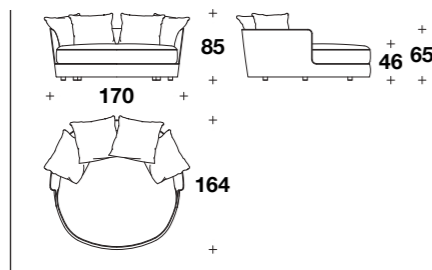

# AETERNITAS

Love bed

Love bed: **LVB (LB)**

L: 170 (67")  
D: 164 (64 2/3")  
H: 85 (33 1/3")  
HS: 46 (18")