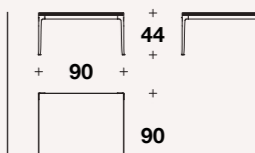

Coffee table: **VTC (14)**

L: 90 (35 1/3")
D: 90 (35 1/3")
H: 44 (17 1/4")