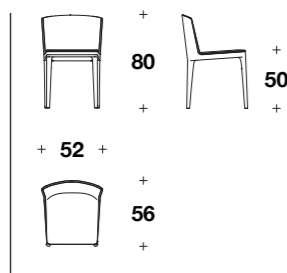

# STILETTO

Tables

Rectangular table: **VTB (16)**

L: 240 (94 1/3")  
D: 110 (43 1/3")  
H: 74 (29")  
THK: 2 (13/16")

Rectangular table: **VTB (15)**

L: 290 (114 1/3")  
D: 110 (43 1/3")  
H: 74 (29")  
THK: 2 (13/16")

# V-MARBLE

Tables

Rectangular table: **VTB (03)**

L: 250 (98 1/3")  
D: 110 (43 1/3")  
H: 75 (29 2/3")  
THK: 2 (13/16")

Big rectangular table: **VTB (04)**

L: 300 (118")  
D: 110 (43 1/3")  
H: 75 (29 2/3")  
THK: 2 (13/16")

Medium round table: **VTB (01)**

L-D: Ø 180 (Ø 71")  
H: 75 (29 2/3")  
THK: 2 (13/16")

Big round table: **VTB (02)**

L-D: Ø 200 (Ø 78 2/3")  
H: 75 (29 2/3")  
THK: 2 (13/16")

# STILETTO

Chair

Chair: **HEE (SED)**

L: 54 (21 1/3")  
D: 57 (22 1/3")  
H: 84 (33")  
HS: 50 (19 3/4")

Chair with armrests:  
**HEE (SEDB)**

L: 62 (24 1/3")  
D: 57 (22 1/3")  
H: 81 (32")  
HA: 63 (24 2/3")  
HS: 50 (19 3/4")