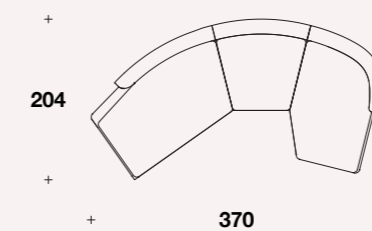

Example 2: **JCK (ESX) +
JCK (E1CN) + JCK (CLD)**

L: 370 (145 1/2")
D: 204 (80 1/3")
H: 65 (25 2/3")
HS: 42 (16 2/4")